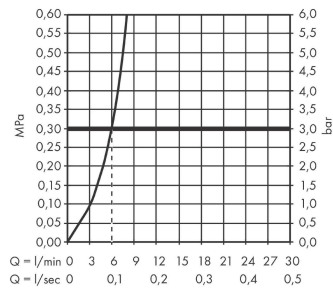

Vernis Shape
Single lever basin mixer 190 with pop-up waste set
 Finish: **Chrome** Article Number: **71562007**

Description

product features

- consists of: single lever basin mixer, waste set
- ComfortZone: 190
- projection: 181 mm
- spout height: 190 mm
- handle variant: lever handle
- spray type: normal spray
- maximum flow rate at 3 bar: 6 l/min
- ceramic cartridge
- with isolated water conduction - without contact with nickel and lead
- suitable for continuous flow water heaters
- pop-up waste set G 1¼
- material waste set: synthetic
- connection type: G ½ connections
- connection dimension: DN15

Technology

Product image

Scale drawing

Vernis Shape
Single lever basin mixer 190 with pop-up waste set
 Finish: **Chrome** Article Number: **71562007**

Flowchart

Vernis Shape
Single lever basin mixer 190 with pop-up waste set
 Finish: **Chrome** Article Number: **71562007**