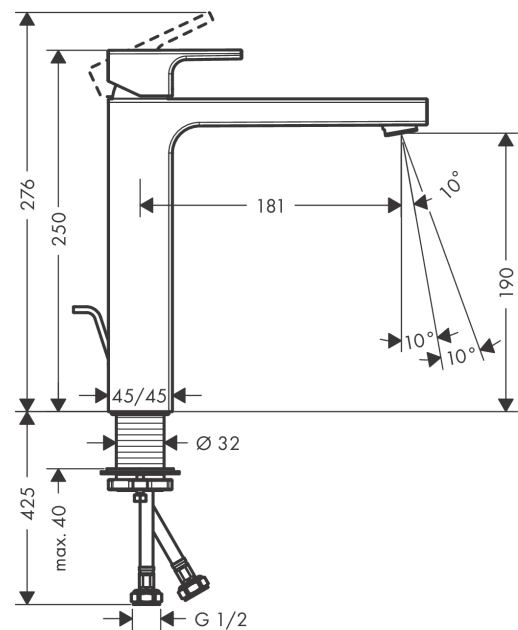

Vernis Shape
Single lever basin mixer 190 with pop-up waste set
 Finish: **Chrome** Article Number: **71562007**

Description

product features

- consists of: single lever basin mixer, waste set
- ComfortZone: 190
- projection: 181 mm
- spout height: 190 mm
- handle variant: lever handle
- spray type: normal spray
- maximum flow rate at 3 bar: 6 l/min
- ceramic cartridge
- with isolated water conduction - without contact with nickel and lead
- suitable for continuous flow water heaters
- pop-up waste set G 1¼
- material waste set: synthetic
- connection type: G ½ connections
- connection dimension: DN15

Technology

Product image

Scale drawing

Vernis Shape
Single lever basin mixer 190 with pop-up waste set
 Finish: **Chrome** Article Number: **71562007**

Flowchart

Vernis Shape
Single lever basin mixer 190 with pop-up waste set
 Finish: **Chrome** Article Number: **71562007**

Exploded Drawing

Year of production: >04/20

Vernis Shape
Single lever basin mixer 190 with pop-up waste set
 Finish: **Chrome** Article Number: **71562007**

Spare part list

Year of production: >04/20

Pos.	Description	Article Number	PC	PU
1	handle	93684000	8	1
2	screw cover	96338000	1	1
3	flange	93680000	3	1
4	nut	93686000	7	1
5	cartridge, assy	97685000	11	1
6	locking screw for handle	95140000	2	1
7	aerator M24x1 (5 l/min)	92372000	6	1
8	seal	93687000	1	1
9	fixing set (Ø 32)	13961000	7	1
10	pull rod	93683000	4	1
a	pop up waste	94159007	0	1
b	fixation extension 35 mm	13898000	12	1