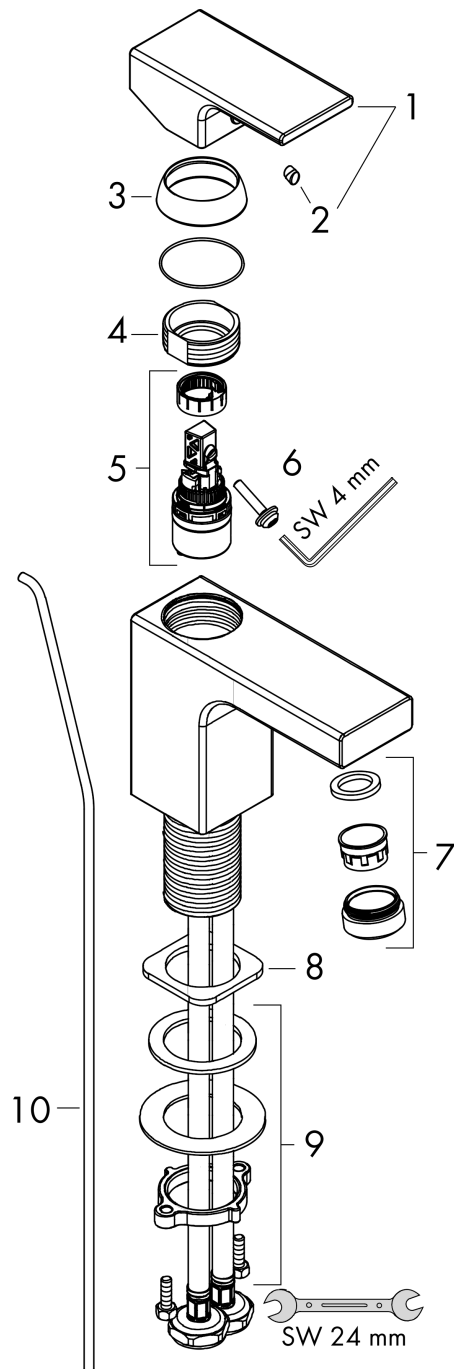

Vernis Shape
Single lever basin mixer 190 with pop-up waste set
 Finish: **Chrome** Article Number: **71562007**

Description

product features

- consists of: single lever basin mixer, waste set
- ComfortZone: 190
- projection: 181 mm
- spout height: 190 mm
- handle variant: lever handle
- spray type: normal spray
- maximum flow rate at 3 bar: 6 l/min
- ceramic cartridge
- with isolated water conduction - without contact with nickel and lead
- suitable for continuous flow water heaters
- pop-up waste set G 1¼
- material waste set: synthetic
- connection type: G ½ connections
- connection dimension: DN15

Technology

Product image

Scale drawing

Vernis Shape
Single lever basin mixer 190 with pop-up waste set
 Finish: **Chrome** Article Number: **71562007**

Flowchart

Vernis Shape
Single lever basin mixer 190 with pop-up waste set
 Finish: **Chrome** Article Number: **71562007**

Exploded Drawing

Year of production: >04/20

Vernis Shape
Single lever basin mixer 190 with pop-up waste set
 Finish: **Chrome** Article Number: **71562007**

Spare part list

Year of production: >04/20

Pos.	Description	Article Number	PC	PU
1	handle	93684000	8	1
2	screw cover	96338000	1	1
3	flange	93680000	3	1
4	nut	93686000	7	1
5	cartridge, assy	97685000	11	1
6	locking screw for handle	95140000	2	1
7	aerator M24x1 (5 l/min)	92372000	6	1
8	seal	93687000	1	1
9	fixing set (Ø 32)	13961000	7	1
10	pull rod	93683000	4	1
a	pop up waste	94159007	0	1
b	fixation extension 35 mm	13898000	12	1