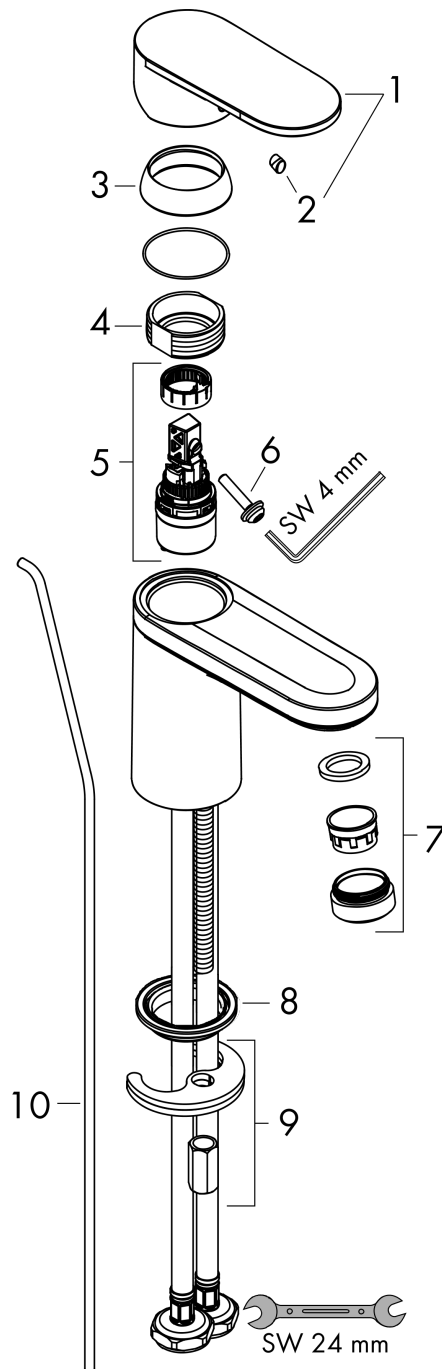

##### product features

- consists of: single lever basin mixer, waste set
- ComfortZone: 70
- projection: 89 mm
- spout height: 71 mm
- handle variant: lever handle
- spray type: normal spray
- maximum flow rate at 3 bar: 6 l/min
- ceramic cartridge
- with isolated water conduction - without contact with nickel and lead
- suitable for continuous flow water heaters
- pop-up waste set G 1¼
- material waste set: synthetic
- connection type: G ½ connections
- connection dimension: DN15

#### Scale drawing

**Vernis Blend**

**Single lever basin mixer 70 with isolated water conduction and pop-up waste set**

Finish: **Chrome** Article Number: **71570007**

**Flowchart**

**Vernis Blend**

**Single lever basin mixer 70 with isolated water conduction and pop-up waste set**

Finish: **Chrome** Article Number: **71570007**

**Exploded Drawing**

Year of production: >04/20

**Vernis Blend**

**Single lever basin mixer 70 with isolated water conduction and pop-up waste set**

Finish: **Chrome** Article Number: **71570007**

**Spare part list**

Year of production: >04/20

Pos.	Description	Article Number	PC	PU
1	handle	93678000	8	1
2	screw cover	96338000	1	1
3	flange	93680000	3	1
4	nut	93686000	7	1
5	cartridge, assy	97685000	11	1
6	locking screw for handle	95140000	2	1
7	aerator swivelling M24x1 (7 l/min)	94443000	0	1
8	seal Ø 42	98722000	2	1
9	fixing set	96016000	8	1
10	pull rod	93683000	4	1
a	pop up waste	94159007	0	1