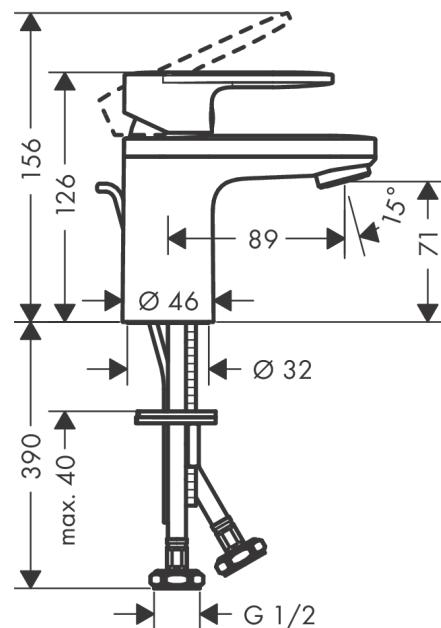

Scale drawing