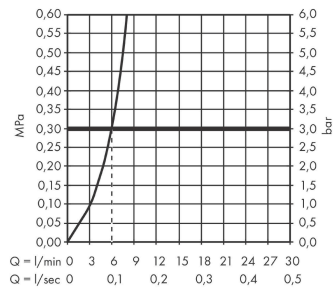

##### product features

- consists of: single lever basin mixer, waste set
- ComfortZone: 70
- projection: 89 mm
- spout height: 71 mm
- handle variant: lever handle
- spray type: normal spray
- maximum flow rate at 3 bar: 6 l/min
- ceramic cartridge
- with isolated water conduction - without contact with nickel and lead
- suitable for continuous flow water heaters
- pop-up waste set G 1¼
- material waste set: synthetic
- connection type: G ½ connections
- connection dimension: DN15

#### Scale drawing

**Vernis Blend**

**Single lever basin mixer 70 with isolated water conduction and pop-up waste set**

Finish: **Chrome** Article Number: **71570007**

**Flowchart**

**Vernis Blend**

**Single lever basin mixer 70 with isolated water conduction and pop-up waste set**