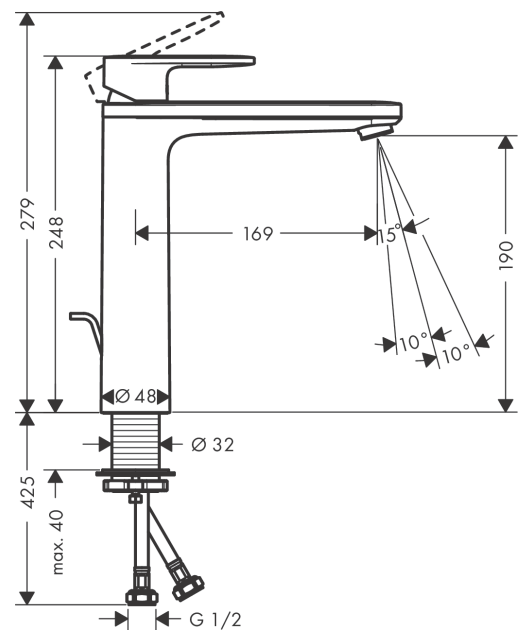

Scale drawing