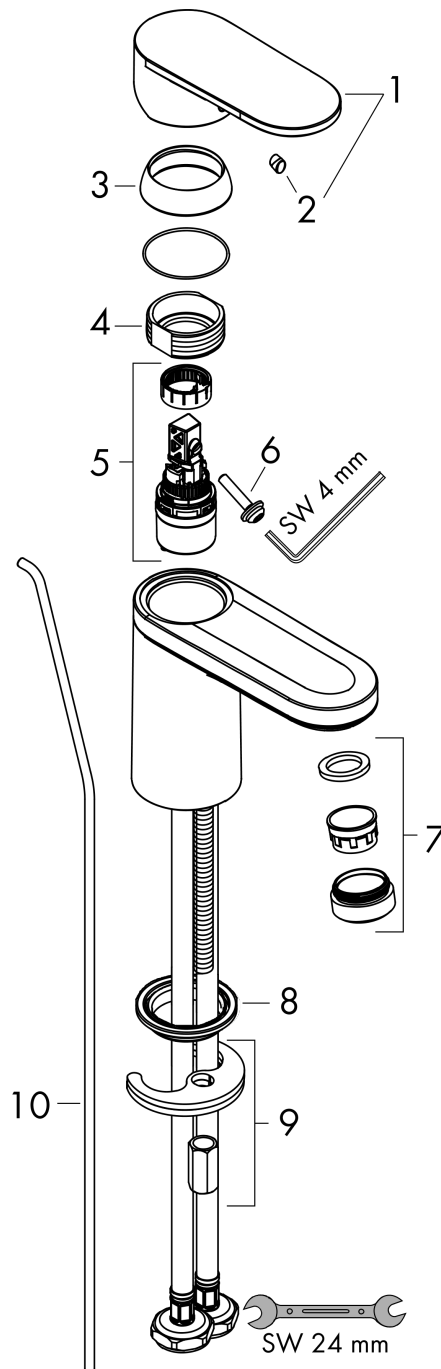

##### product features

- consists of: single lever basin mixer, waste set
- ComfortZone: 190
- projection: 169 mm
- spout height: 190 mm
- handle variant: lever handle
- spray type: normal spray
- maximum flow rate at 3 bar: 6 l/min
- ceramic cartridge
- with isolated water conduction - without contact with nickel and lead
- suitable for continuous flow water heaters
- pop-up waste set G 1¼
- material waste set: synthetic
- connection type: G ½ connections
- connection dimension: DN15

#### Scale drawing

**Vernis Blend**

**Single lever basin mixer 190 with isolated water conduction and pop-up waste set**

Finish: **Chrome** Article Number: **71572007**

**Flowchart**

**Vernis Blend**

**Single lever basin mixer 190 with isolated water conduction and pop-up waste set**

Finish: **Chrome** Article Number: **71572007**

**Exploded Drawing**

Year of production: >04/20

**Vernis Blend**

**Single lever basin mixer 190 with isolated water conduction and pop-up waste set**

Finish: **Chrome** Article Number: **71572007**

**Spare part list**

Year of production: >04/20

Pos.	Description	Article Number	PC	PU
1	handle	93678007	0	1
2	screw cover	96338000	1	1
3	flange	93680000	3	1
4	nut	93686000	7	1
5	cartridge, assy	97685000	11	1
6	locking screw for handle	95140000	2	1
7	aerator M24x1 (5 l/min)	92372000	6	1
8	seal Ø 42	98722000	2	1
9	fixing set	96016000	8	1
10	pull rod	93683000	4	1
a	pop up waste	94159007	0	1