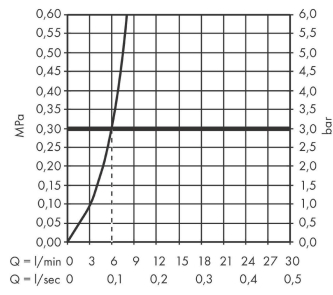

#### Scale drawing

**Vernis Blend**

**Single lever basin mixer 190 with isolated water conduction and pop-up waste set**

Finish: **Chrome** Article Number: **71572007**

**Flowchart**

**Vernis Blend**

**Single lever basin mixer 190 with isolated water conduction and pop-up waste set**