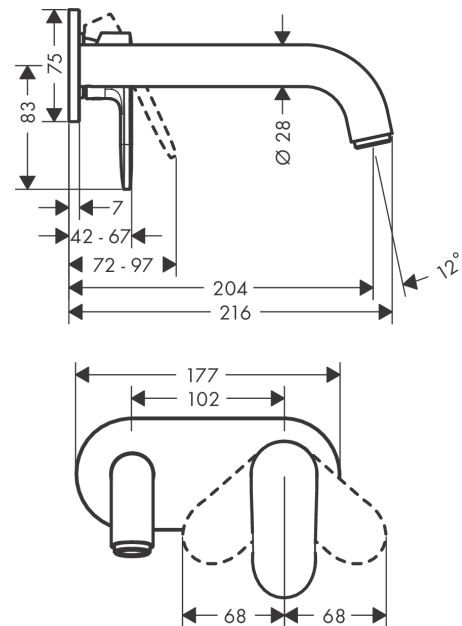

Vernis Blend

Single lever basin mixer for concealed installation wall-mounted with spout 20,4 cm

Finish: **Chrome** Article Number: **71576007**

Description

product features

- projection: 204 mm
- handle variant: lever handle
- spray type: normal spray
- maximum flow rate at 3 bar: 5 l/min
- ceramic cartridge
- suitable for continuous flow water heaters
- connection type: basic set
- connection dimension: DN15
- handle can be positioned on the right or left, depending on the basic set installation

Technology

Product image

Scale drawing

Flowchart

Vernis Blend

Single lever basin mixer for concealed installation wall-mounted with spout 20,4 cm

Finish: **Chrome** Article Number: **71576007**

Exploded Drawing

Year of production: >04/20

Vernis Blend

Single lever basin mixer for concealed installation wall-mounted with spout 20,4 cm

Finish: **Chrome** Article Number: **71576007**

Spare part list

Year of production: >04/20

Pos.	Description	Article Number	PC	PU
1	spout cpl.	93710007	0	1
2	aerator M24x1	92254000	9	1
3	hollow set screw M5x5	98446000	1	1
4	handle	93678007	0	1
5	screw cover	96338000	1	1
6	flange	93680000	3	1
7	escutcheon	93714007	0	1
8	connecting thread G½	93771000	7	1
9	O-ring 13x2	98128000	1	1
a	extension 25 mm	71556007	0	1
b	concealed item	71577187	0	1