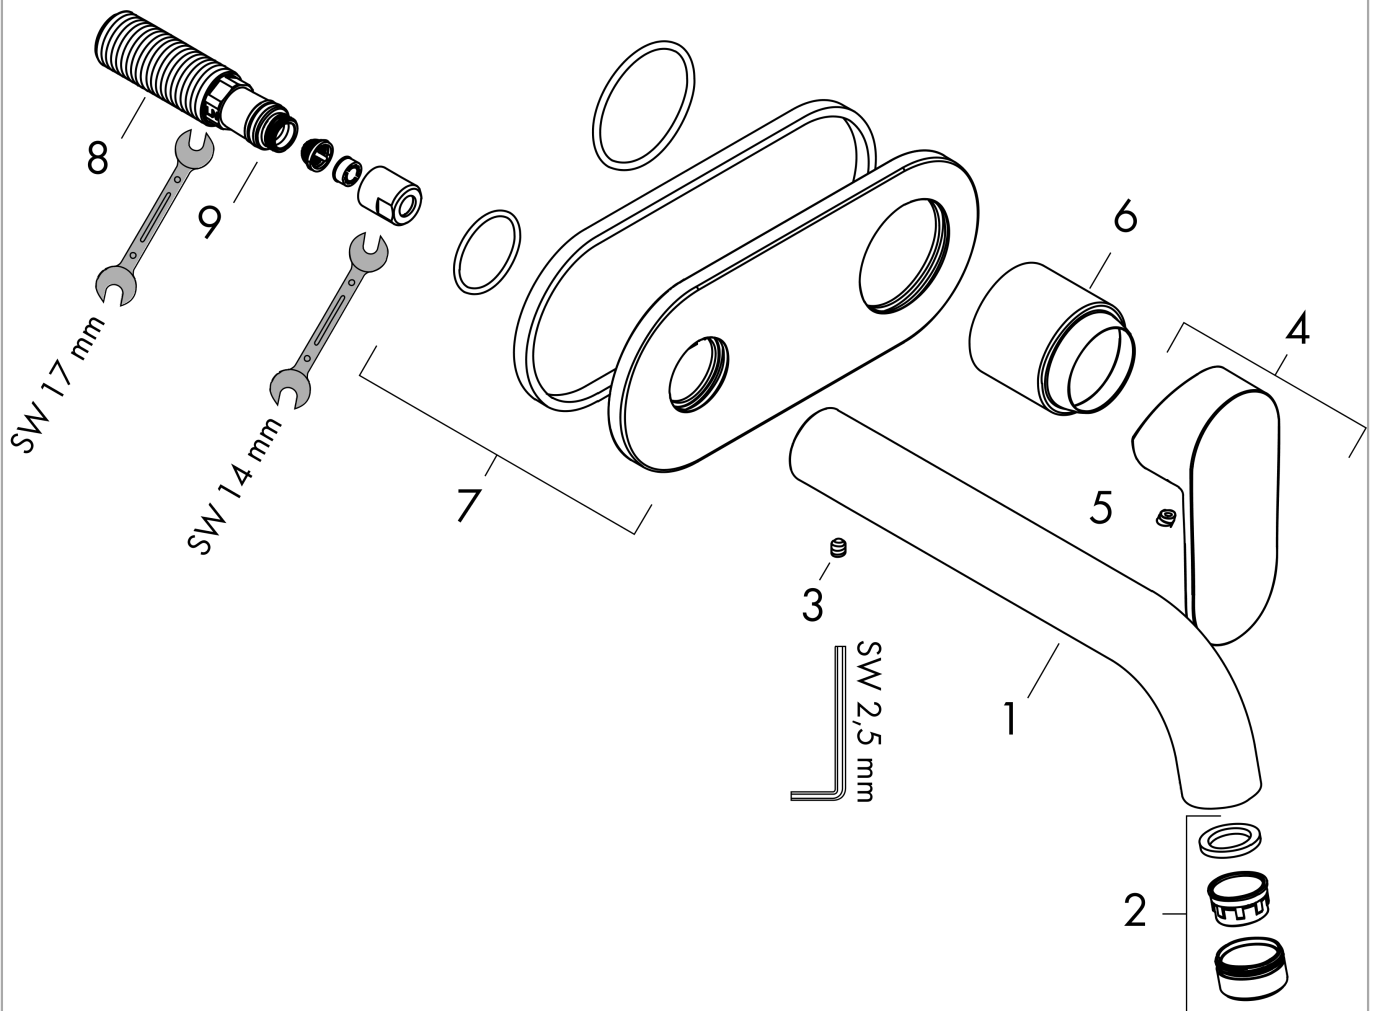

Vernis Blend

Single lever basin mixer for concealed installation wall-mounted with spout 20,4 cm

Finish: **Chrome** Article Number: **71576007**

Description

product features

- projection: 204 mm
- handle variant: lever handle
- spray type: normal spray
- maximum flow rate at 3 bar: 5 l/min
- ceramic cartridge
- suitable for continuous flow water heaters
- connection type: basic set
- connection dimension: DN15
- handle can be positioned on the right or left, depending on the basic set installation

Technology

Product image

Scale drawing

Flowchart

Vernis Blend

Single lever basin mixer for concealed installation wall-mounted with spout 20,4 cm

Finish: **Chrome** Article Number: **71576007**

Exploded Drawing

Year of production: >04/20

Vernis Blend

Single lever basin mixer for concealed installation wall-mounted with spout 20,4 cm

Finish: **Chrome** Article Number: **71576007**

Spare part list

Year of production: >04/20

Pos.	Description	Article Number	PC	PU
1	spout cpl.	93710007	0	1
2	aerator M24x1	92254000	9	1
3	hollow set screw M5x5	98446000	1	1
4	handle	93678007	0	1
5	screw cover	96338000	1	1
6	flange	93680000	3	1
7	escutcheon	93714007	0	1
8	connecting thread G½	93771000	7	1
9	O-ring 13x2	98128000	1	1
a	extension 25 mm	71556007	0	1
b	concealed item	71577187	0	1