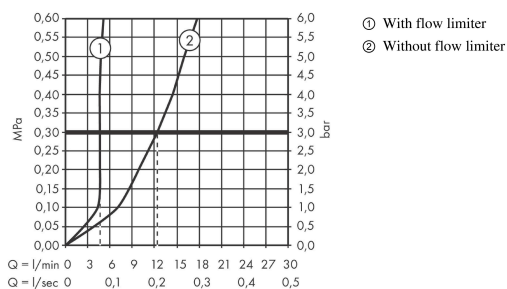

Vernis Blend

Single lever basin mixer for concealed installation wall-mounted with spout 20,4 cm

Finish: **Chrome** Article Number: **71576007**

Description

product features

- projection: 204 mm
- handle variant: lever handle
- spray type: normal spray
- maximum flow rate at 3 bar: 5 l/min
- ceramic cartridge
- suitable for continuous flow water heaters
- connection type: basic set
- connection dimension: DN15
- handle can be positioned on the right or left, depending on the basic set installation

Technology

Product image

Scale drawing

Flowchart

Vernis Blend

Single lever basin mixer for concealed installation wall-mounted with spout 20,4 cm

Finish: **Chrome** Article Number: **71576007**

Exploded Drawing