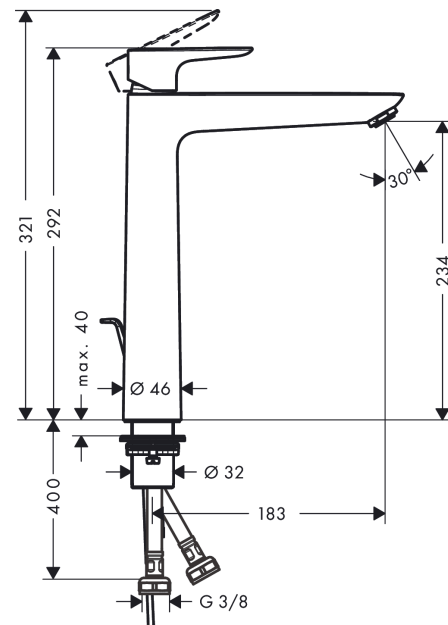

Talis E

Single lever basin mixer 240 for wash bowls with pop-up waste set

Finish: **Chrome** Article Number: **71716000**

Description

product features

- consists of: single lever basin mixer, waste set
- ComfortZone: 240
- projection: 183 mm
- spout height: 234 mm
- handle variant: lever handle
- spray type: normal spray
- maximum flow rate at 3 bar: 5 l/min
- ceramic cartridge
- temperature limitation adjustable
- suitable for continuous flow water heaters
- pop-up waste set G 1¼
- material waste set: metal
- connection type: G ¾ hose connections
- connection dimension: DN15
- EU taxonomy: max. 6 l/min - Substantial Contribution (SC) possible

Technology

Design awards

Product image

Scale drawing

Talis E
Single lever basin mixer 240 for wash bowls with pop-up waste set
 Finish: **Chrome** Article Number: **71716000**

Flowchart

Talis E
Single lever basin mixer 240 for wash bowls with pop-up waste set
 Finish: **Chrome** Article Number: **71716000**

Exploded Drawing

Year of production: >10/15

Talis E

Single lever basin mixer 240 for wash bowls with pop-up waste set

Finish: **Chrome** Article Number: **71716000**

Spare part list

Year of production: >10/15

Pos.	Description	Article Number	Price	PU
1	handle	92687000	-	1
2	screw cover	95704000	-	1
3	flange	92625000	-	1
4	nut	92689000	-	1
5	O-ring 25x1,5	98146000	-	1
6	O-ring 27x1,5	92527000	-	1
7	cartridge, assy	97685000	-	1
8	seal	98865000	-	1
9	adapter for cartridge	92628000	-	1
10	adapter for cartridge	98866000	-	1
11	O-ring 23x2	98398000	-	1
12	aerator M24x1 (5 l/min)	13185000	-	1
13	flat seal	98749000	-	1
14	lever collar	97548000	-	1
15	fixing set (Ø 32)	13961000	-	1
16	pull rod	96657000	-	1
17	connection hose 600 mm M8x0,75 G3/8	96556000	-	1
18	O-ring 7x1,5	98422000	-	1
19	sealing set	95581000	-	1
a	pop up waste	94139000	-	1
b	fixation extension 35 mm	13898000	-	1