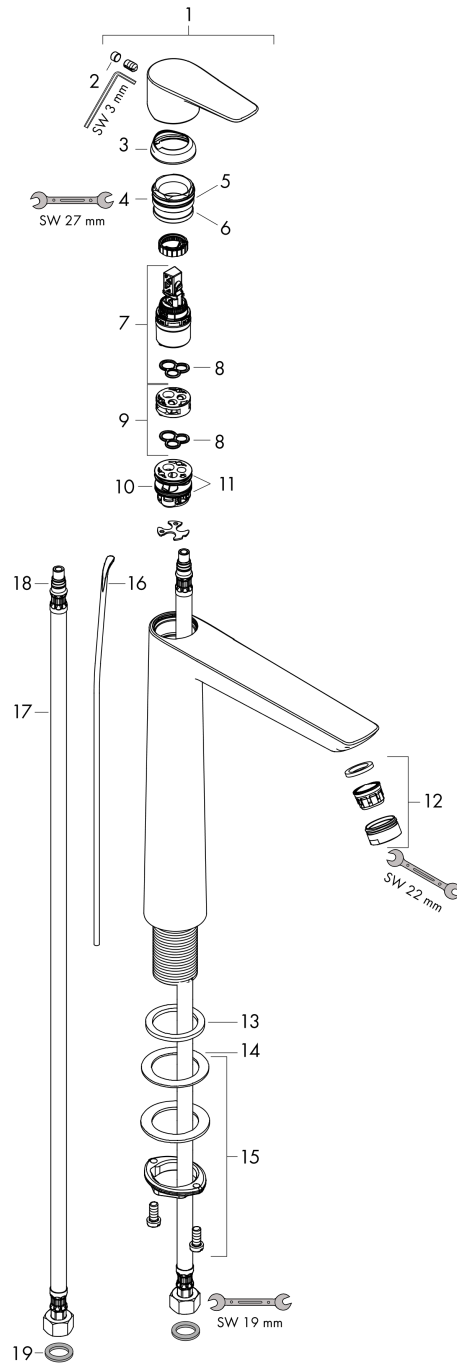

Talis E

Single lever basin mixer 240 for wash bowls with pop-up waste set

Finish: **Chrome** Article Number: **71716000**

Description

product features

- consists of: single lever basin mixer, waste set
- ComfortZone: 240
- projection: 183 mm
- spout height: 234 mm
- handle variant: lever handle
- spray type: normal spray
- maximum flow rate at 3 bar: 5 l/min
- ceramic cartridge
- temperature limitation adjustable
- suitable for continuous flow water heaters
- pop-up waste set G 1¼
- material waste set: metal
- connection type: G ¾ hose connections
- connection dimension: DN15
- EU taxonomy: max. 6 l/min - Substantial Contribution (SC) possible

Technology

Design awards

Product image

Scale drawing

Talis E
Single lever basin mixer 240 for wash bowls with pop-up waste set
 Finish: **Chrome** Article Number: **71716000**

Flowchart

Talis E
Single lever basin mixer 240 for wash bowls with pop-up waste set
 Finish: **Chrome** Article Number: **71716000**

Exploded Drawing

Year of production: >10/15

Talis E

Single lever basin mixer 240 for wash bowls with pop-up waste set

Finish: **Chrome** Article Number: **71716000**

Spare part list

Year of production: >10/15

Pos.	Description	Article Number	Price	PU
1	handle	92687000	-	1
2	screw cover	95704000	-	1
3	flange	92625000	-	1
4	nut	92689000	-	1
5	O-ring 25x1,5	98146000	-	1
6	O-ring 27x1,5	92527000	-	1
7	cartridge, assy	97685000	-	1
8	seal	98865000	-	1
9	adapter for cartridge	92628000	-	1
10	adapter for cartridge	98866000	-	1
11	O-ring 23x2	98398000	-	1
12	aerator M24x1 (5 l/min)	13185000	-	1
13	flat seal	98749000	-	1
14	lever collar	97548000	-	1
15	fixing set (Ø 32)	13961000	-	1
16	pull rod	96657000	-	1
17	connection hose 600 mm M8x0,75 G3/8	96556000	-	1
18	O-ring 7x1,5	98422000	-	1
19	sealing set	95581000	-	1
a	pop up waste	94139000	-	1
b	fixation extension 35 mm	13898000	-	1