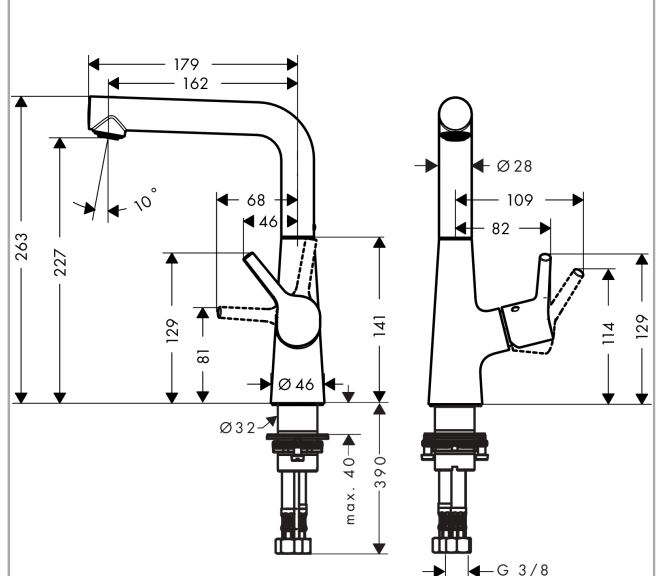

Scale drawing