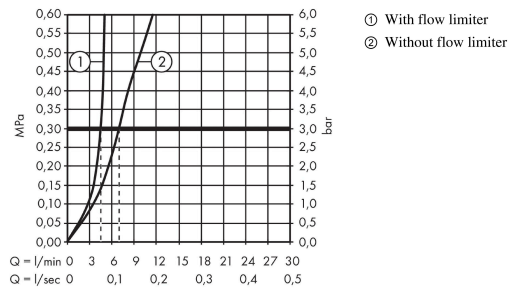

Talis S

Single lever basin mixer 210 with swivel spout and pop-up waste set

Finish: **Chrome** Article Number: **72105000**

Description

product features

- consists of: single lever basin mixer, waste set
- ComfortZone: 210
- projection: 162 mm
- spout height: 227 mm
- handle variant: pin handle
- swivel range 120°
- spray type: normal spray
- maximum flow rate at 3 bar: 5 l/min
- ceramic cartridge
- temperature limitation adjustable
- suitable for continuous flow water heaters
- pop-up waste set G 1¼
- material waste set: metal
- connection type: G ¾ hose connections
- connection dimension: DN15
- EU taxonomy: max. 6 l/min - Substantial Contribution (SC) possible
- PA-IX 28947/IO
- ACS 22 ACC LY 455 France, valide jusqu'au 20.06.2027
- WRAS 240702004
- KCW-2012-0426_South Korea_WOM
- SINTEF 1742

Technology

Certificates / Sustainability

Product image

Scale drawing

Talis S
Single lever basin mixer 210 with swivel spout and pop-up waste set
 Finish: **Chrome** Article Number: **72105000**

Flowchart

Talis S
Single lever basin mixer 210 with swivel spout and pop-up waste set
 Finish: **Chrome** Article Number: **72105000**

Exploded Drawing

Year of production: >01/16

Talis S

Single lever basin mixer 210 with swivel spout and pop-up waste set

Finish: **Chrome** Article Number: **72105000**

Spare part list

Year of production: >01/16