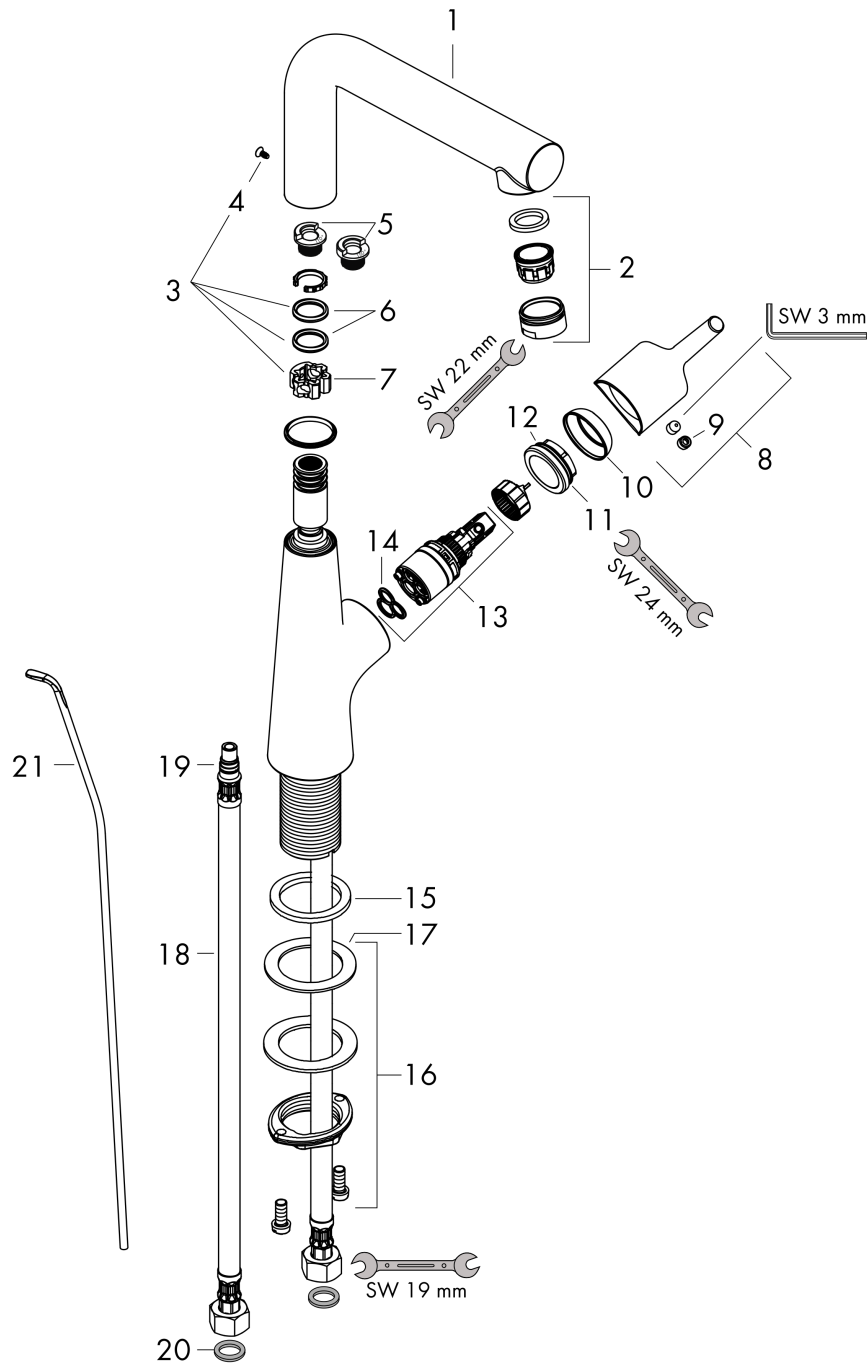

Talis S

Single lever basin mixer 210 with swivel spout and pop-up waste set

Finish: **Chrome** Article Number: **72105000**

Description

product features

- consists of: single lever basin mixer, waste set
- ComfortZone: 210
- projection: 162 mm
- spout height: 227 mm
- handle variant: pin handle
- swivel range 120°
- spray type: normal spray
- maximum flow rate at 3 bar: 5 l/min
- ceramic cartridge
- temperature limitation adjustable
- suitable for continuous flow water heaters
- pop-up waste set G 1¼
- material waste set: metal
- connection type: G ¾ hose connections
- connection dimension: DN15
- EU taxonomy: max. 6 l/min - Substantial Contribution (SC) possible
- PA-IX 28947/IO
- ACS 22 ACC LY 455 France, valide jusqu'au 20.06.2027
- WRAS 240702004
- KCW-2012-0426_South Korea_WOM
- SINTEF 1742

Exploded Drawing

Year of production: >01/16

Talis S

Single lever basin mixer 210 with swivel spout and pop-up waste set

Finish: **Chrome** Article Number: **72105000**

Spare part list

Year of production: >01/16

Pos.	Description	Article Number	PC	PU
1	spout cpl.	92775000	17	1
2	aerator M24x1 (5 l/min)	13185000	98	1
3	sealing set	92646000	6	1
4	screw	97662000	3	1
5	set of locating rings (110° / 150°)	98486000	5	1
6	O-Ring 14x2,5	98189000	1	1
7	axialring	97558000	1	1
8	handle	92771000	10	1
9	screw cover	95704000	1	1
10	flange	95493000	6	1
11	nut	95178000	9	1
12	O-ring 24x2	98388000	1	1
13	cartridge, assy	97685000	11	1
14	seal	98865000	8	1
15	flat seal	98749000	2	1
16	fixing set (Ø 32)	13961000	7	1
17	lever collar	97548000	1	1
18	connection hose 450 mm M8x0,75 G3/8	97206000	8	1
19	O-ring 7x1,5	98422000	1	1
20	sealing set	95581000	2	1
21	pull rod	96657000	4	1
a	pop up waste	94139000	98	1
b	pop up waste	94139007	99	1
c	fixation extension 35 mm	13898000	12	1