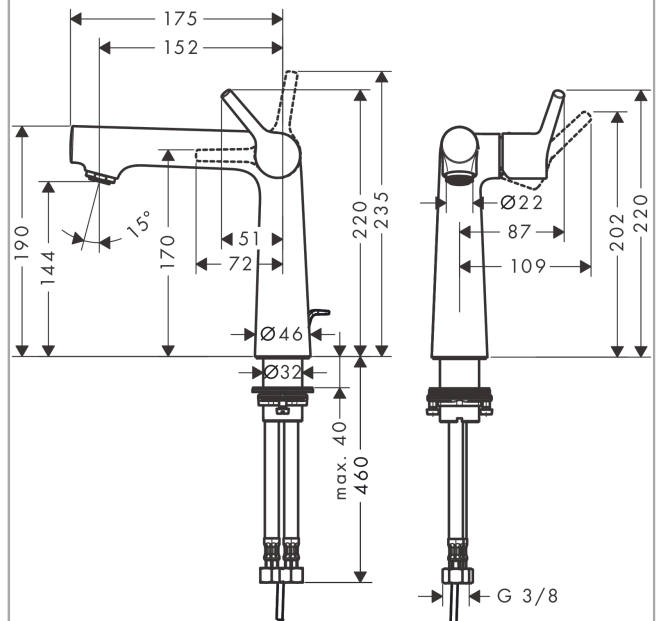

Talis S
Single lever basin mixer 140 with pop-up waste set
 Finish: **Chrome** Article Number: **72113000**

Description

product features

- consists of: single lever basin mixer, waste set
- ComfortZone: 140
- projection: 152 mm
- spout height: 144 mm
- handle variant: pin handle
- spray type: normal spray
- maximum flow rate at 3 bar: 5 l/min
- ceramic cartridge
- temperature limitation adjustable
- suitable for continuous flow water heaters
- pop-up waste set G 1¼
- material waste set: metal
- connection type: G ¾ hose connections
- connection dimension: DN15
- EU taxonomy: max. 6 l/min - Substantial Contribution (SC) possible

Technology

Product image

Scale drawing

Talis S
Single lever basin mixer 140 with pop-up waste set
 Finish: **Chrome** Article Number: **72113000**

Flowchart

Talis S
Single lever basin mixer 140 with pop-up waste set
 Finish: **Chrome** Article Number: **72113000**

Exploded Drawing

Year of production: >07/16

Talis S
Single lever basin mixer 140 with pop-up waste set
 Finish: **Chrome** Article Number: **72113000**

Spare part list

Year of production: >07/16

Pos.	Description	Article Number	Price	PU
1	handle	92771000	-	1
2	screw cover	95704000	-	1
3	flange	95493000	-	1
4	nut	95178000	-	1
5	O-ring 24x2	98388000	-	1
6	cartridge, assy	97685000	-	1
7	seal	98865000	-	1
8	aerator M24x1 (5 l/min)	13185000	-	1
9	flat seal	98749000	-	1
10	fixing set (Ø 32)	13961000	-	1
11	lever collar	97548000	-	1
12	connection hose 450 mm M10x1 G3/8	96507000	-	1
13	O-ring 8x1,75	97827000	-	1
14	sealing set	95581000	-	1
15	pull rod	96657000	-	1
a	pop up waste	94139000	-	1
b	fixation extension 35 mm	13898000	-	1