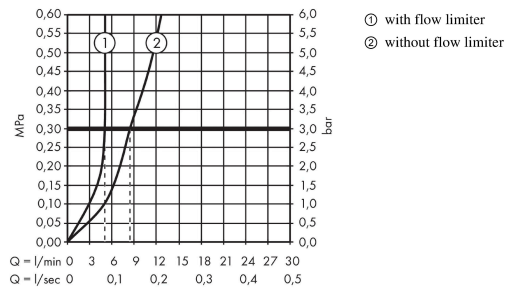

Talis S
Single lever basin mixer 140 with pop-up waste set
 Finish: **Chrome** Article Number: **72113000**

Description

product features

- consists of: single lever basin mixer, waste set
- ComfortZone: 140
- projection: 152 mm
- spout height: 144 mm
- handle variant: pin handle
- spray type: normal spray
- maximum flow rate at 3 bar: 5 l/min
- ceramic cartridge
- temperature limitation adjustable
- suitable for continuous flow water heaters
- pop-up waste set G 1¼
- material waste set: metal
- connection type: G ¾ hose connections
- connection dimension: DN15
- EU taxonomy: max. 6 l/min - Substantial Contribution (SC) possible

Technology

Product image

Scale drawing

Talis S
Single lever basin mixer 140 with pop-up waste set
 Finish: **Chrome** Article Number: **72113000**

Flowchart

Talis S
Single lever basin mixer 140 with pop-up waste set
 Finish: **Chrome** Article Number: **72113000**