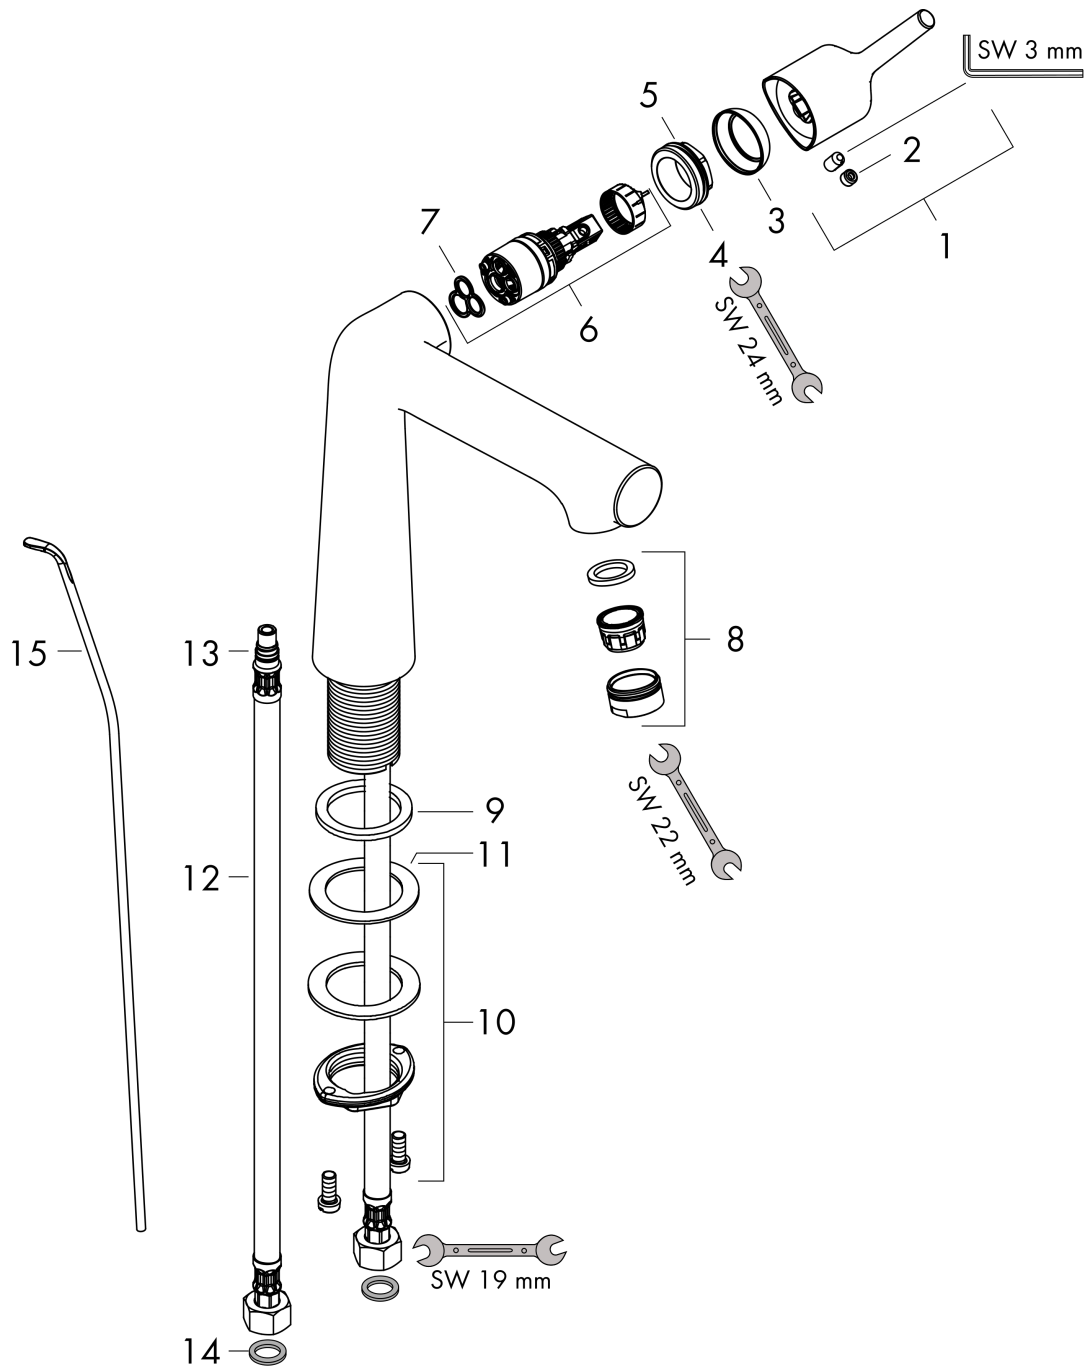

Talis S
Single lever basin mixer 140 with pop-up waste set
 Finish: **Chrome** Article Number: **72113000**

Description

product features

- consists of: single lever basin mixer, waste set
- ComfortZone: 140
- projection: 152 mm
- spout height: 144 mm
- handle variant: pin handle
- spray type: normal spray
- maximum flow rate at 3 bar: 5 l/min
- ceramic cartridge
- temperature limitation adjustable
- suitable for continuous flow water heaters
- pop-up waste set G 1¼
- material waste set: metal
- connection type: G ¾ hose connections
- connection dimension: DN15
- EU taxonomy: max. 6 l/min - Substantial Contribution (SC) possible

Technology

Product image

Scale drawing

Talis S
Single lever basin mixer 140 with pop-up waste set
 Finish: **Chrome** Article Number: **72113000**

Flowchart

Talis S
Single lever basin mixer 140 with pop-up waste set
 Finish: **Chrome** Article Number: **72113000**

Exploded Drawing

Year of production: >07/16

Talis S
Single lever basin mixer 140 with pop-up waste set
 Finish: **Chrome** Article Number: **72113000**

Spare part list

Year of production: >07/16

Pos.	Description	Article Number	Price	PU
1	handle	92771000	-	1
2	screw cover	95704000	-	1
3	flange	95493000	-	1
4	nut	95178000	-	1
5	O-ring 24x2	98388000	-	1
6	cartridge, assy	97685000	-	1
7	seal	98865000	-	1
8	aerator M24x1 (5 l/min)	13185000	-	1
9	flat seal	98749000	-	1
10	fixing set (Ø 32)	13961000	-	1
11	lever collar	97548000	-	1
12	connection hose 450 mm M10x1 G3/8	96507000	-	1
13	O-ring 8x1,75	97827000	-	1
14	sealing set	95581000	-	1
15	pull rod	96657000	-	1
a	pop up waste	94139000	-	1
b	fixation extension 35 mm	13898000	-	1