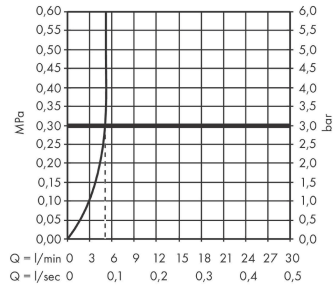

Metropol

Single lever basin mixer 100 with loop handle for handrinse basins with push-open waste set

Finish: **Chrome** Article Number: **74500000**

Description

product features

- consists of: single lever basin mixer, waste set
- ComfortZone: 100
- projection: 127 mm
- spout height: 89 mm
- handle variant: flat handle
- spray type: normal spray
- maximum flow rate at 3 bar: 5 l/min
- ceramic cartridge
- temperature limitation adjustable
- suitable for continuous flow water heaters
- push-open waste set G 1¼
- material waste set: metal
- connection type: G ¾ hose connections
- connection dimension: DN15
- EU taxonomy: max. 6 l/min - Substantial Contribution (SC) possible
- PA-IX 7295/IO
- ACS 24 ACC LY 009, valide jusqu'au 27.12.2028
- WRAS 2305039
- JWWA C-501
- KCW-2012-0427_South Korea_WSW
- Kiwa K6161_Mechanical Mixers EN817
- SVGW 1712-6702

Technology

Product image

Scale drawing

Metropol

Single lever basin mixer 100 with loop handle for handrinse basins with push-open waste set

Finish: **Chrome** Article Number: **74500000**

Flowchart

Metropol