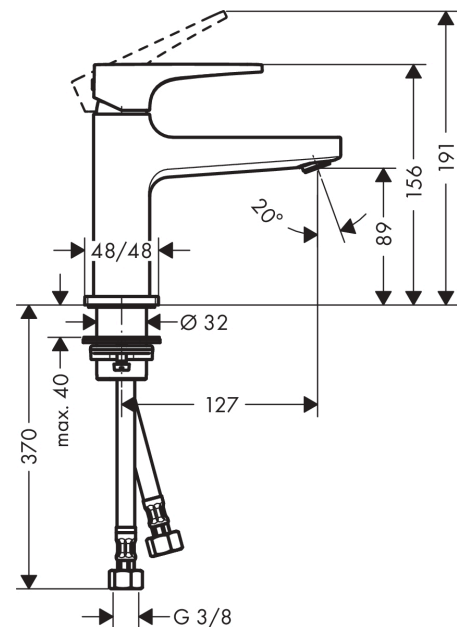

Scale drawing