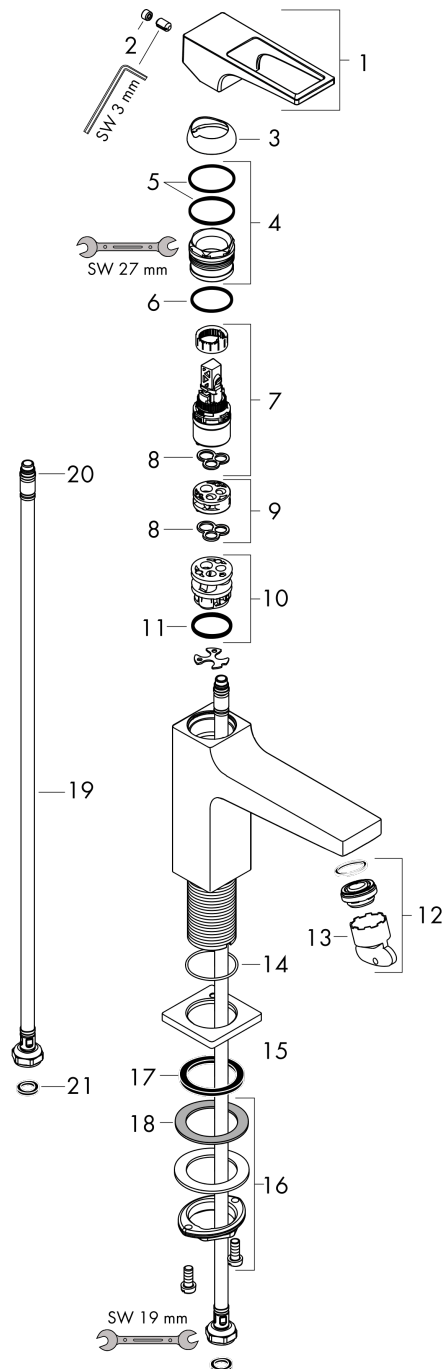

Metropol

Single lever basin mixer 100 with loop handle for handrinse basins with push-open waste set

Finish: **Chrome** Article Number: **74500000**

Description

product features

- consists of: single lever basin mixer, waste set
- ComfortZone: 100
- projection: 127 mm
- spout height: 89 mm
- handle variant: flat handle
- spray type: normal spray
- maximum flow rate at 3 bar: 5 l/min
- ceramic cartridge
- temperature limitation adjustable
- suitable for continuous flow water heaters
- push-open waste set G 1¼
- material waste set: metal
- connection type: G ¾ hose connections
- connection dimension: DN15
- EU taxonomy: max. 6 l/min - Substantial Contribution (SC) possible
- PA-IX 7295/IO
- ACS 24 ACC LY 009, valide jusqu'au 27.12.2028
- WRAS 2305039
- JWWA C-501
- KCW-2012-0427_South Korea_WSW
- Kiwa K6161_Mechanical Mixers EN817
- SVGW 1712-6702

Single lever basin mixer 100 with loop handle for handrinse basins with push-open waste set

Finish: **Chrome** Article Number: **74500000**

Exploded Drawing

Year of production: >01/17

Metropol

Single lever basin mixer 100 with loop handle for handrinse basins with push-open waste set

Finish: **Chrome** Article Number: **74500000**

Spare part list

Year of production: >01/17

Pos.	Description	Article Number	PC	PU
1	handle	93009000	12	1
2	screw cover	95704000	1	1
3	flange	92625000	8	1
4	nut	92689000	7	1
5	O-ring 27x1,5	92527000	4	1
6	O-ring 25x1,5	98146000	1	1
7	cartridge, assy	97685000	11	1
8	seal	98865000	8	1
9	adapter for cartridge	92628000	6	1
10	adapter for cartridge	98866000	8	1
11	O-ring 23x2	98398000	1	1
12	aerator M24x1 (5 l/min)	92996000	8	1
13	service tool	95661000	2	1
14	O-ring 32x1,5	92936000	1	1
15	escutcheon	93048000	9	1
16	fixing set (Ø 32)	13961000	7	1
17	flat seal	98749000	2	1
18	lever collar	97548000	1	1
19	connection hose 450 mm M8x0,75 G3/8	97206000	8	1
20	O-ring 6,6x1,6	93019000	1	1
21	sealing set	95581000	2	1
a	push-open waste set	50100000	98	1
b	fixation extension 35 mm	13898000	12	1