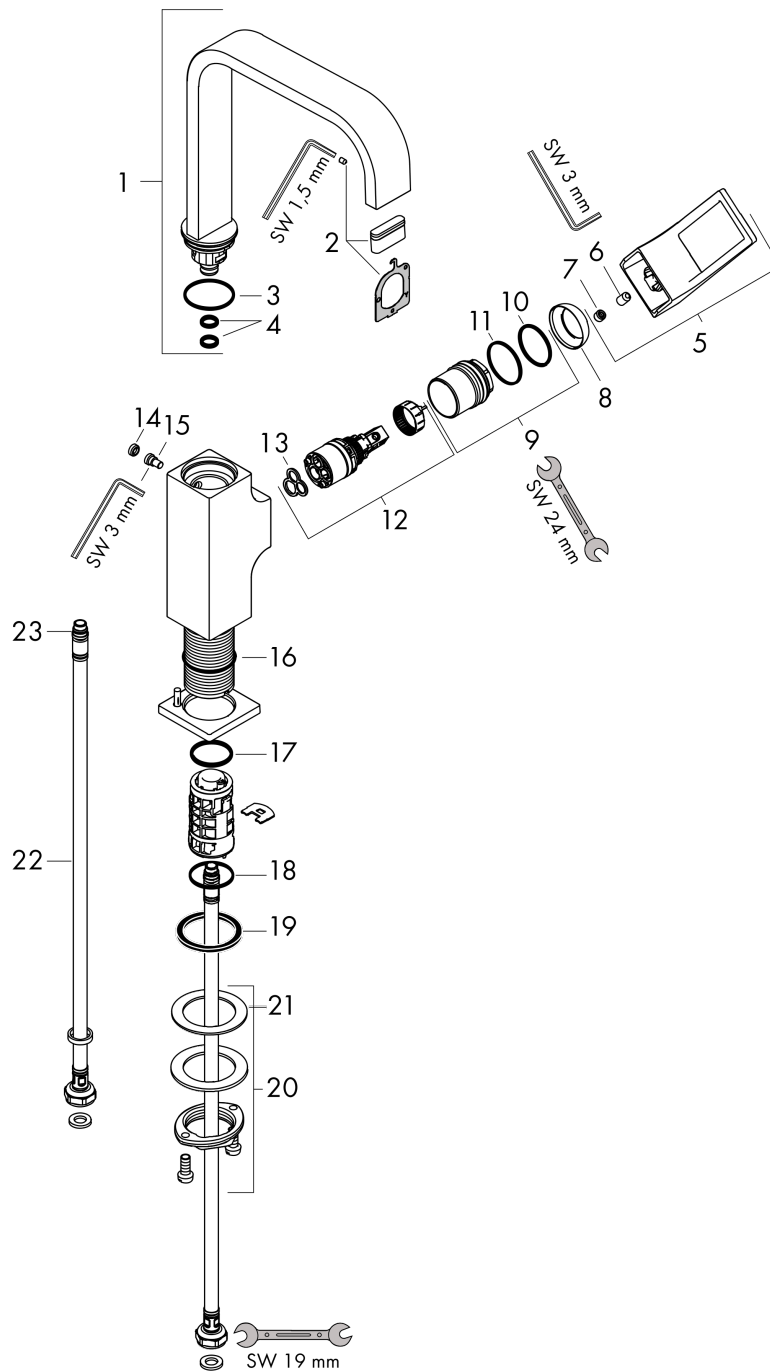

Metropol

Single lever basin mixer 230 with loop handle and push-open waste set

Finish: **Chrome** Article Number: **74511000**

Description

product features

- consists of: single lever basin mixer, waste set
- ComfortZone: 230
- projection: 165 mm
- spout height: 226 mm
- handle variant: flat handle
- swivel range 120°
- spray type: normal spray
- maximum flow rate at 3 bar: 5 l/min
- ceramic cartridge
- temperature limitation adjustable
- suitable for continuous flow water heaters
- push-open waste set G 1¼
- material waste set: metal
- connection type: G ¾ hose connections
- connection dimension: DN15
- handle position on the side: bottom-side at the base body (not suitable for wash bowls)
- EU taxonomy: max. 6 l/min - Substantial Contribution (SC) possible
- PA-IX 7300/IO
- ACS 22 ACC LY 455 France, valide jusqu'au 20.06.2027
- KCW-2012-0427_South Korea_WSW
- Kiwa K6161_Mechanical Mixers EN817
- SVGW 1712-6702

Exploded Drawing

Year of production: >10/17

Metropol

Single lever basin mixer 230 with loop handle and push-open waste set

Finish: **Chrome** Article Number: **74511000**

Spare part list

Year of production: >10/17

Pos.	Description	Article Number	PC	PU
1	spout 165 mm	93084000	19	1
2	spray former	93085000	8	1
3	O-ring 30x1,5	98433000	1	1
4	O-ring 8x2	98112000	1	1
5	handle	93083000	9	1
6	hollow set screw M6x10 DIN 916	96029000	1	1
7	screw cover	95704000	1	1
8	flange	95493000	6	1
9	nut	93086000	7	1
10	O-Ring 22x2	98185000	1	1
11	O-ring 27x1,5	92527000	4	1
12	cartridge, assy	97685000	11	1
13	seal	98865000	8	1
14	plug	93087000	1	1
15	screw	93088000	9	1
16	O-ring 32x1,5	92936000	1	1
17	O-ring 24x2	98388000	1	1
18	O-ring 26x1,5	98390000	1	1
19	flat seal	98749000	2	1
20	fixing set (Ø 32)	13961000	7	1
21	lever collar	97548000	1	1
22	connection hose 450 mm M8x0,75 G3/8	97206000	8	1
23	O-ring 6,6x1,6	93019000	1	1
a	push-open waste set	50100000	98	1
b	fixation extension 35 mm	13898000	12	1