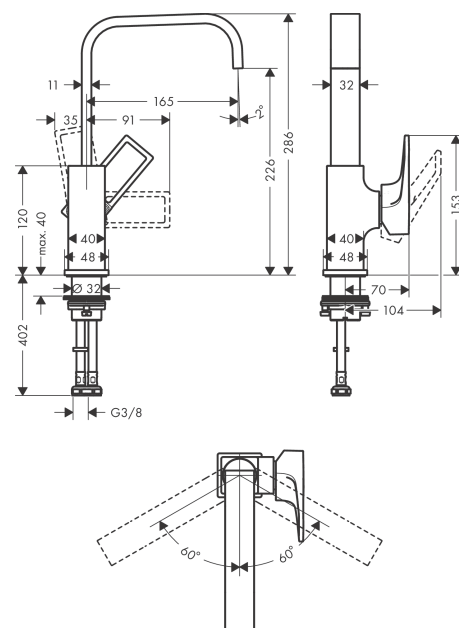

Scale drawing