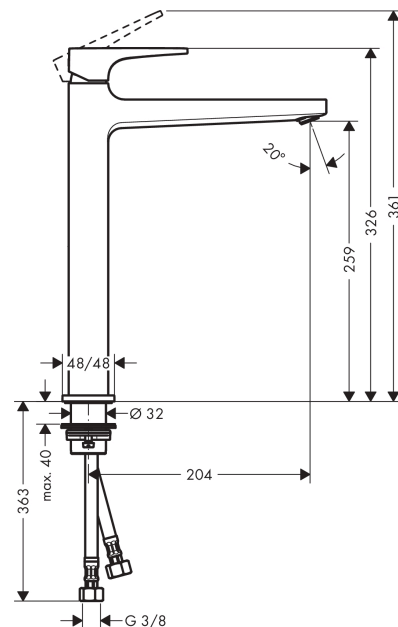

Scale drawing