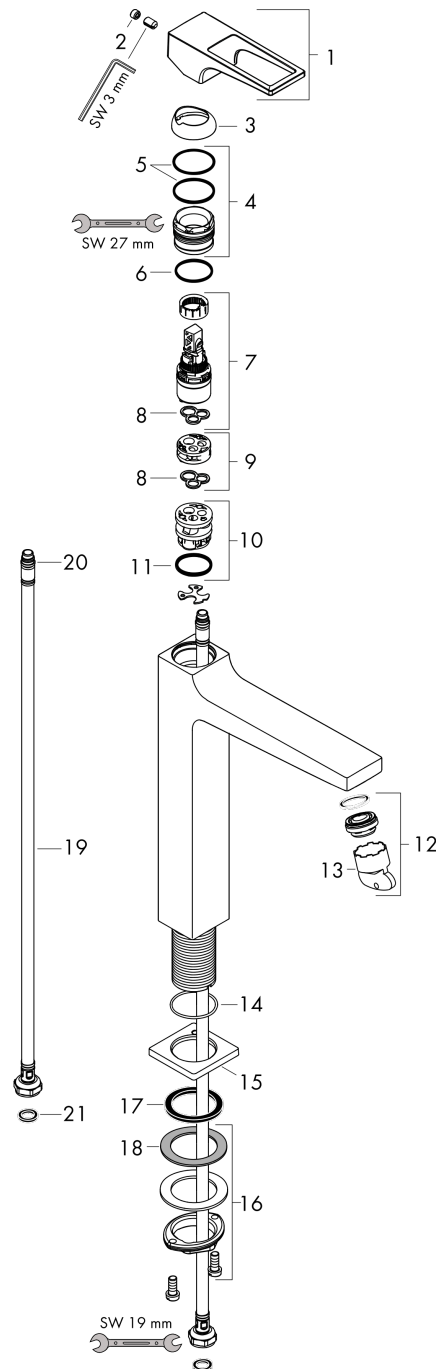

Metropol

Single lever basin mixer 260 with loop handle for wash bowls with push-open waste set

Finish: **Chrome** Article Number: **74512000**

Description

product features

- consists of: single lever basin mixer, waste set
- ComfortZone: 260
- projection: 204 mm
- spout height: 259 mm
- handle variant: lever handle
- spray type: normal spray
- maximum flow rate at 3 bar: 5 l/min
- ceramic cartridge
- temperature limitation adjustable
- suitable for continuous flow water heaters
- push-open waste set G 1¼
- material waste set: metal
- connection type: G ¾ hose connections
- connection dimension: DN15
- EU taxonomy: max. 6 l/min - Substantial Contribution (SC) possible
- PA-IX 7295/IO
- ACS 24 ACC LY 009, valide jusqu'au 27.12.2028
- WRAS 2305039
- JWWA C-501
- KCW-2012-0427_South Korea_WSW
- Kiwa K6161_Mechanical Mixers EN817
- SVGW 1712-6702

Flowchart

Metropol

Single lever basin mixer 260 with loop handle for wash bowls with push-open waste set

Finish: **Chrome** Article Number: **74512000**

Exploded Drawing

Year of production: >01/17

Metropol

Single lever basin mixer 260 with loop handle for wash bowls with push-open waste set

Finish: **Chrome** Article Number: **74512000**

Spare part list

Year of production: >01/17

Pos.	Description	Article Number	PC	PU
1	handle	93009000	12	1
2	screw cover	95704000	1	1
3	flange	92625000	8	1
4	nut	92689000	7	1
5	O-ring 27x1,5	92527000	4	1
6	O-ring 25x1,5	98146000	1	1
7	cartridge, assy	97685000	11	1
8	seal	98865000	8	1
9	adapter for cartridge	92628000	6	1
10	adapter for cartridge	98866000	8	1
11	O-ring 23x2	98398000	1	1
12	aerator M24x1 (5 l/min)	92996000	8	1
13	service tool	95661000	2	1
14	O-ring 32x1,5	92936000	1	1
15	escutcheon	93048000	9	1
16	fixing set (Ø 32)	13961000	7	1
17	flat seal	98749000	2	1
18	lever collar	97548000	1	1
19	connection hose 600 mm M8x0,75 G3/8	96556000	7	1
20	O-ring 6,6x1,6	93019000	1	1
21	sealing set	95581000	2	1
a	push-open waste set	50100000	98	1
b	fixation extension 35 mm	13898000	12	1