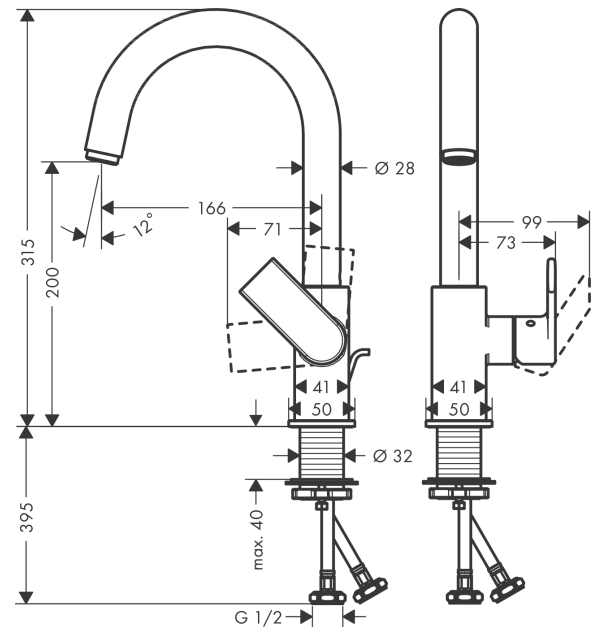

Vernis Shape

Single lever basin mixer with swivel spout and pop-up waste set

Finish: **Chrome** Article Number: **71564007**

Description

product features

- consists of: single lever basin mixer, waste set
- ComfortZone: 200
- projection: 166 mm
- spout height: 200 mm
- handle variant: lever handle
- spray type: laminar spray
- maximum flow rate at 3 bar: 5 l/min
- ceramic cartridge
- suitable for continuous flow water heaters
- pop-up waste set G 1¼
- material waste set: synthetic
- connection type: G ½ connections
- connection dimension: DN15

Technology

Product image

Scale drawing

Vernis Shape
Single lever basin mixer with swivel spout and pop-up waste set
 Finish: **Chrome** Article Number: **71564007**

Flowchart

Vernis Shape
Single lever basin mixer with swivel spout and pop-up waste set
 Finish: **Chrome** Article Number: **71564007**

Exploded Drawing

Year of production: >04/20

Vernis Shape
Single lever basin mixer with swivel spout and pop-up waste set
 Finish: **Chrome** Article Number: **71564007**

Spare part list

Year of production: >04/20

Pos.	Description	Article Number	PC	PU
1	spout cpl.	93688007	0	1
2	aerator laminar	93649000	6	1
3	sealing set	93689000	1	1
4	handle	93695000	8	1
5	screw cover	96338000	1	1
6	flange	93692000	2	1
7	nut	93693000	3	1
8	cartridge, assy	97685000	11	1
9	locking screw for handle	95140000	2	1
10	seal	98865000	8	1
11	escutcheon	93954000	6	1
12	seal	93694000	1	1
13	fixing set (Ø 32)	13961000	7	1
14	pull rod	93683000	4	1
a	pop up waste	94159007	0	1