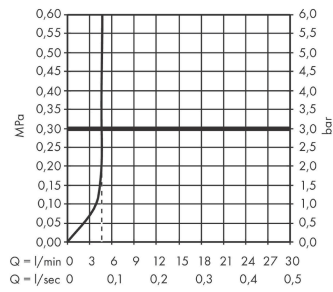

Vernis Shape

Single lever basin mixer with swivel spout and pop-up waste set

Finish: **Chrome** Article Number: **71564007**

Description

product features

- consists of: single lever basin mixer, waste set
- ComfortZone: 200
- projection: 166 mm
- spout height: 200 mm
- handle variant: lever handle
- spray type: laminar spray
- maximum flow rate at 3 bar: 5 l/min
- ceramic cartridge
- suitable for continuous flow water heaters
- pop-up waste set G 1¼
- material waste set: synthetic
- connection type: G ½ connections
- connection dimension: DN15

Technology

Product image

Scale drawing

Vernis Shape
Single lever basin mixer with swivel spout and pop-up waste set
 Finish: **Chrome** Article Number: **71564007**

Flowchart

Vernis Shape
Single lever basin mixer with swivel spout and pop-up waste set
 Finish: **Chrome** Article Number: **71564007**

Exploded Drawing

Year of production: >04/20

Vernis Shape
Single lever basin mixer with swivel spout and pop-up waste set
 Finish: **Chrome** Article Number: **71564007**

Spare part list

Year of production: >04/20