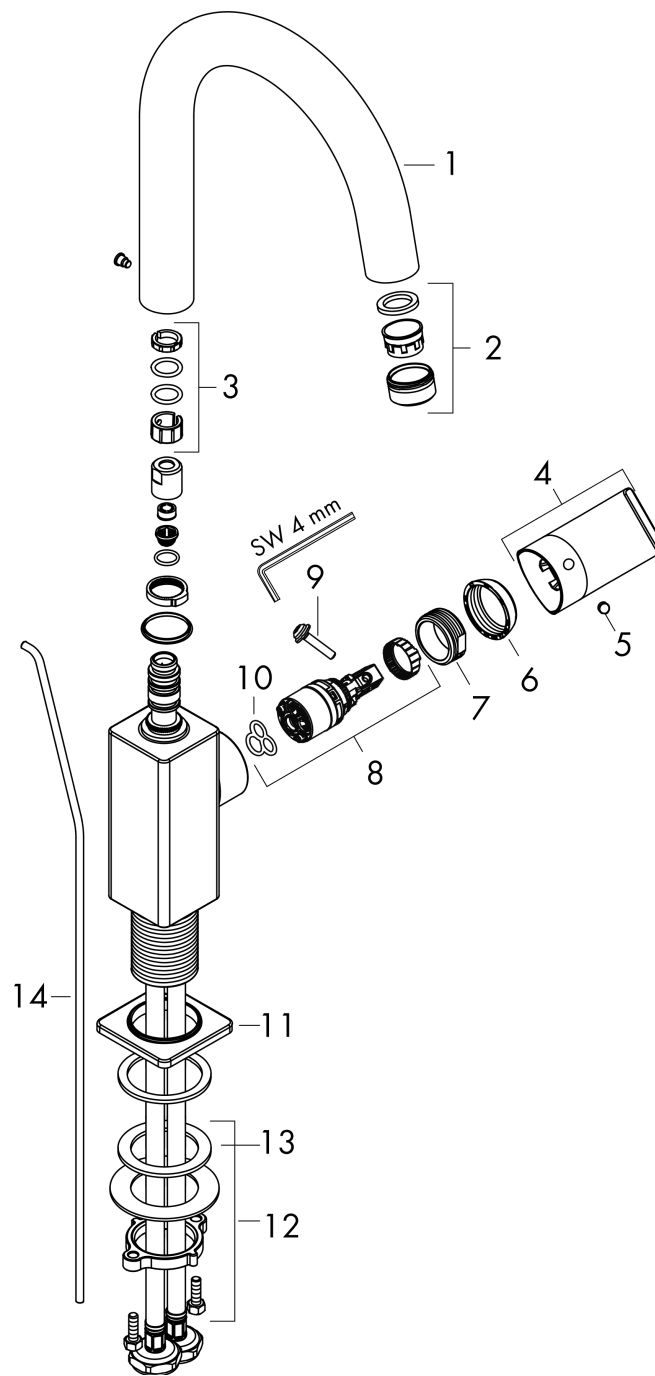

Vernis Shape

Single lever basin mixer with swivel spout and pop-up waste set

Finish: **Chrome** Article Number: **71564007**

Description

product features

- consists of: single lever basin mixer, waste set
- ComfortZone: 200
- projection: 166 mm
- spout height: 200 mm
- handle variant: lever handle
- spray type: laminar spray
- maximum flow rate at 3 bar: 5 l/min
- ceramic cartridge
- suitable for continuous flow water heaters
- pop-up waste set G 1¼
- material waste set: synthetic
- connection type: G ½ connections
- connection dimension: DN15

Technology

Product image

Scale drawing

Vernis Shape
Single lever basin mixer with swivel spout and pop-up waste set
 Finish: **Chrome** Article Number: **71564007**

Flowchart

Vernis Shape
Single lever basin mixer with swivel spout and pop-up waste set
 Finish: **Chrome** Article Number: **71564007**

Exploded Drawing

Year of production: >04/20

Vernis Shape
Single lever basin mixer with swivel spout and pop-up waste set
 Finish: **Chrome** Article Number: **71564007**

Spare part list

Year of production: >04/20

Pos.	Description	Article Number	PC	PU
1	spout cpl.	93688007	0	1
2	aerator laminar	93649000	6	1
3	sealing set	93689000	1	1
4	handle	93695000	8	1
5	screw cover	96338000	1	1
6	flange	93692000	2	1
7	nut	93693000	3	1
8	cartridge, assy	97685000	11	1
9	locking screw for handle	95140000	2	1
10	seal	98865000	8	1
11	escutcheon	93954000	6	1
12	seal	93694000	1	1
13	fixing set (Ø 32)	13961000	7	1
14	pull rod	93683000	4	1
a	pop up waste	94159007	0	1