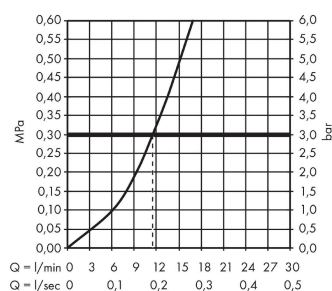

Logis M31

Single lever kitchen mixer 160, 1jet

Finish: **Chrome** Article Number: **71832000**

Description

product features

- ComfortZone 160
- swivel range 360°
- normal spray
- connection dimension: DN15
- maximum flow rate at 3 bar: 12 l/min
- ceramic cartridge
- connection type: G 3/8 hose connections
- temperature limitation adjustable
- suitable for continuous flow water heaters

Technology

Product image

Scale drawing

Flowchart

Logis M31
Single lever kitchen mixer 160, 1jet
 Finish: **Chrome** Article Number: **71832000**

Exploded Drawing

Year of production: >02/15

Logis M31