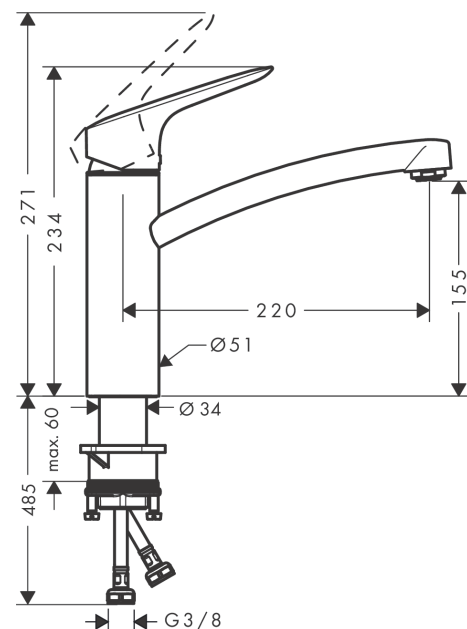

Logis M31

Single lever kitchen mixer 160, 1jet

Finish: **Chrome** Article Number: **71832000**

Description

product features

- ComfortZone 160
- swivel range 360°
- normal spray
- connection dimension: DN15
- maximum flow rate at 3 bar: 12 l/min
- ceramic cartridge
- connection type: G 3/8 hose connections
- temperature limitation adjustable
- suitable for continuous flow water heaters

Technology

Product image

Scale drawing

Flowchart

Logis M31
Single lever kitchen mixer 160, 1jet
 Finish: **Chrome** Article Number: **71832000**

Exploded Drawing

Year of production: >02/15

Logis M31

Single lever kitchen mixer 160, 1jet

Finish: **Chrome** Article Number: **71832000**

Spare part list

Year of production: >02/15

Pos.	Description	Article Number	Price	PU
1	handle	92465000	-	1
2	screw cover	96338000	-	1
3	flange	97995000	-	1
4	nut	97996000	-	1
5	O-ring 41x2	98212000	-	1
6	cartridge, assy	92730000	-	1
7	locking screw for handle	95140000	-	1
8	seal	95008000	-	1
9	spout cpl.	98349000	-	1
10	aerator M24x1 (15 l/min)	92510000	-	1
11	adapter for cartridge	98750000	-	1
12	O-Ring 30x2	98186000	-	1
13	sealing set	98702000	-	1
14	O-Ring 36x2,5	98190000	-	1
15	support	97523000	-	1
16	fixing set (Ø 34)	95049000	-	1
17	lever collar	97548000	-	1
18	connection hose 600 mm M8x0,75 G3/8	96556000	-	1
19	O-ring 7x1,5	98422000	-	1