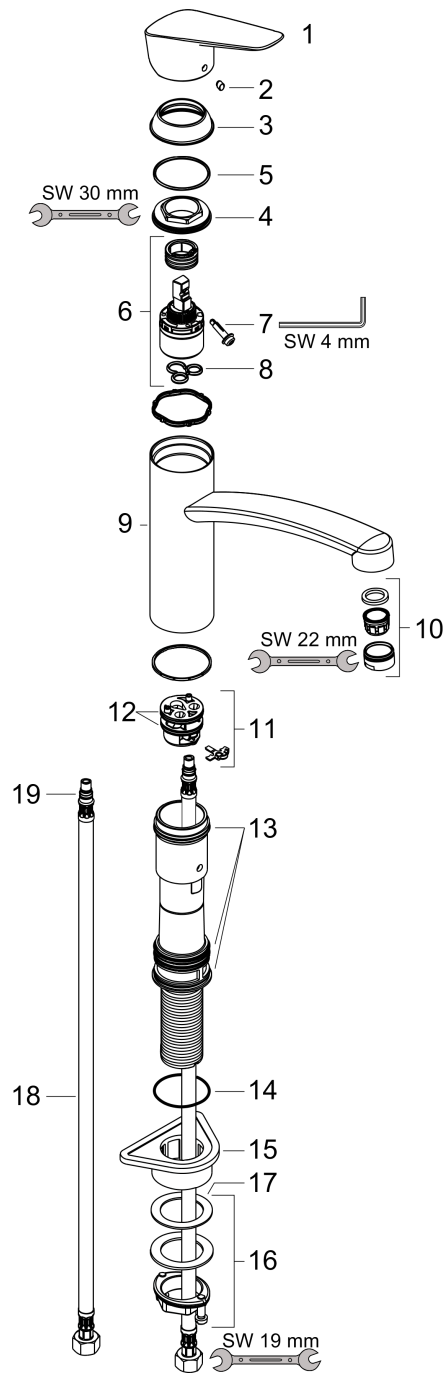

Logis M31

Single lever kitchen mixer 160, 1jet

Finish: **Chrome** Article Number: **71832000**

Description

product features

- ComfortZone 160
- swivel range 360°
- normal spray
- connection dimension: DN15
- maximum flow rate at 3 bar: 12 l/min
- ceramic cartridge
- connection type: G 3/8 hose connections
- temperature limitation adjustable
- suitable for continuous flow water heaters

Technology

Product image

Scale drawing

Flowchart

Logis M31
Single lever kitchen mixer 160, 1jet
 Finish: **Chrome** Article Number: **71832000**

Exploded Drawing

Year of production: >02/15

Logis M31

Single lever kitchen mixer 160, 1jet

Finish: **Chrome** Article Number: **71832000**

Spare part list

Year of production: >02/15

Pos.	Description	Article Number	Price	PU
1	handle	92465000	-	1
2	screw cover	96338000	-	1
3	flange	97995000	-	1
4	nut	97996000	-	1
5	O-ring 41x2	98212000	-	1
6	cartridge, assy	92730000	-	1
7	locking screw for handle	95140000	-	1
8	seal	95008000	-	1
9	spout cpl.	98349000	-	1
10	aerator M24x1 (15 l/min)	92510000	-	1
11	adapter for cartridge	98750000	-	1
12	O-Ring 30x2	98186000	-	1
13	sealing set	98702000	-	1
14	O-Ring 36x2,5	98190000	-	1
15	support	97523000	-	1
16	fixing set (Ø 34)	95049000	-	1
17	lever collar	97548000	-	1
18	connection hose 600 mm M8x0,75 G3/8	96556000	-	1
19	O-ring 7x1,5	98422000	-	1