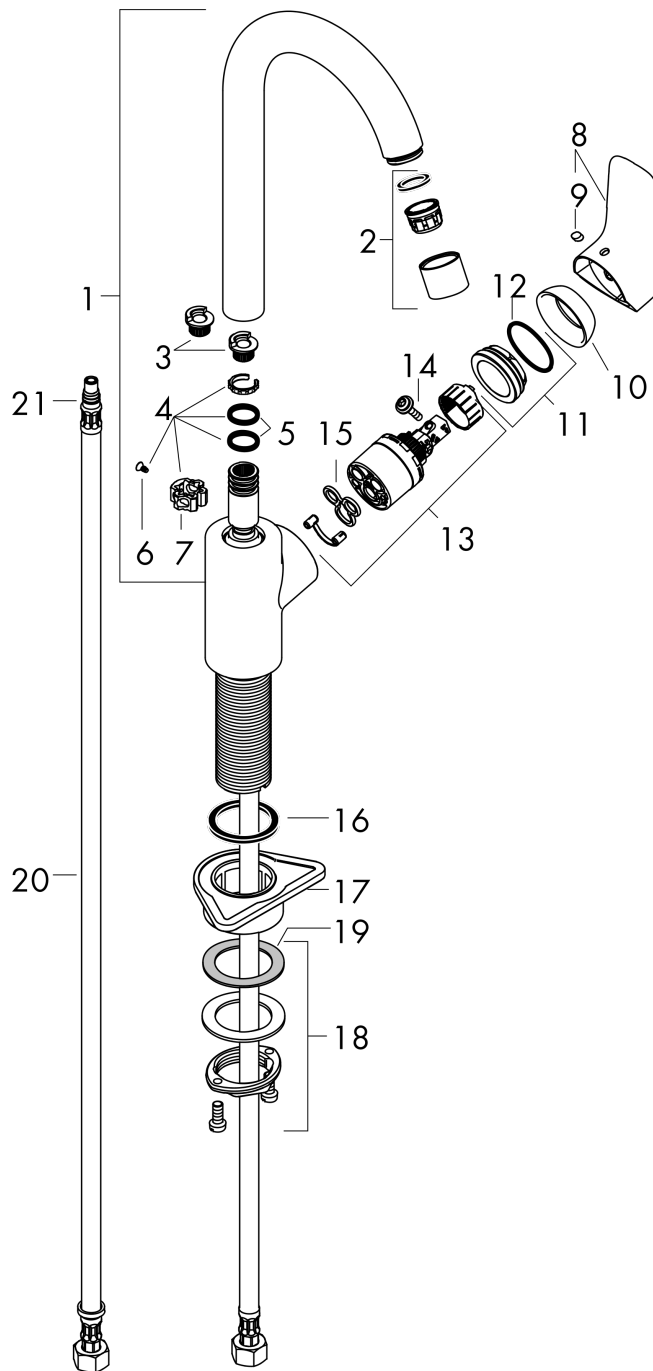

##### product features

- ComfortZone 260
- swivel range adjustable in 3 steps 110°, 150° or 360°
- normal spray
- connection dimension: DN15
- maximum flow rate at 3 bar: 12 l/min
- ceramic cartridge
- connection type: G 3/8 hose connections
- temperature limitation adjustable
- suitable for continuous flow water heaters

#### Scale drawing

#### Flowchart

Logis M31

Single lever kitchen mixer 260, 1jet

Finish: **Chrome** Article Number: **71835000**

Exploded Drawing

Year of production: >02/15

### Spare part list

Year of production: >02/15

Pos.	Description	Article Number	Price	PU
1	spout cpl.	92223000	-	1
2	aerator M22x1 (15 l/min)	92368000	-	1
3	set of locating rings (110° / 150°)	98486000	-	1
4	sealing set	92646000	-	1
5	O-Ring 14x2,5	98189000	-	1
6	screw	97662000	-	1
7	axialring	97558000	-	1
8	handle	92224000	-	1
9	screw cover	96338000	-	1
10	flange	95498000	-	1
11	nut	97209000	-	1
12	O-Ring 32x2	98193000	-	1
13	cartridge, assy	92730000	-	1
14	locking screw for handle	95140000	-	1
15	seal	95008000	-	1
16	flat seal	98749000	-	1
17	support	97523000	-	1
18	fixing set (Ø 34)	95049000	-	1
19	lever collar	97548000	-	1
20	connection hose 600 mm M8x0,75 G3/8	96556000	-	1
21	O-ring 7x1,5	98422000	-	1