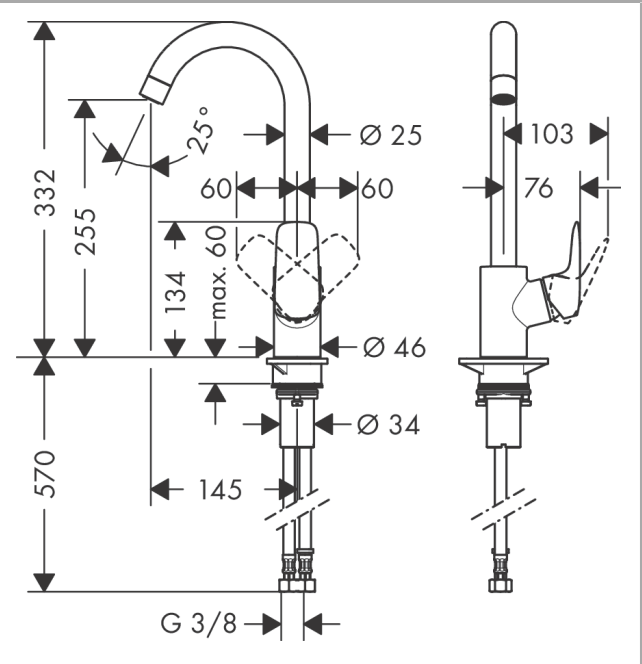

##### product features

- ComfortZone 260
- swivel range adjustable in 3 steps 110°, 150° or 360°
- normal spray
- connection dimension: DN15
- maximum flow rate at 3 bar: 12 l/min
- ceramic cartridge
- connection type: G 3/8 hose connections
- temperature limitation adjustable
- suitable for continuous flow water heaters

#### Scale drawing

### Spare part list

Year of production: >02/15

Pos.	Description	Article Number	Price	PU
1	spout cpl.	92223000	-	1
2	aerator M22x1 (15 l/min)	92368000	-	1
3	set of locating rings (110° / 150°)	98486000	-	1
4	sealing set	92646000	-	1
5	O-Ring 14x2,5	98189000	-	1
6	screw	97662000	-	1
7	axialring	97558000	-	1
8	handle	92224000	-	1
9	screw cover	96338000	-	1
10	flange	95498000	-	1
11	nut	97209000	-	1
12	O-Ring 32x2	98193000	-	1
13	cartridge, assy	92730000	-	1
14	locking screw for handle	95140000	-	1
15	seal	95008000	-	1
16	flat seal	98749000	-	1
17	support	97523000	-	1
18	fixing set (Ø 34)	95049000	-	1
19	lever collar	97548000	-	1
20	connection hose 600 mm M8x0,75 G3/8	96556000	-	1
21	O-ring 7x1,5	98422000	-	1