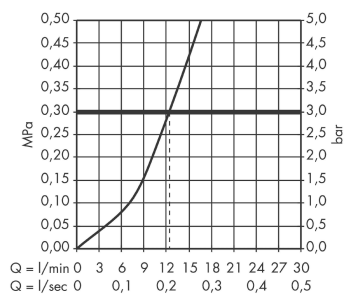

Logis M31

Single lever kitchen mixer 260, 1jet

Finish: **Chrome** Article Number: **71835000**

Description

product features

- ComfortZone 260
- swivel range adjustable in 3 steps 110°, 150° or 360°
- normal spray
- connection dimension: DN15
- maximum flow rate at 3 bar: 12 l/min
- ceramic cartridge
- connection type: G 3/8 hose connections
- temperature limitation adjustable
- suitable for continuous flow water heaters

Technology

Product image

Scale drawing

Flowchart