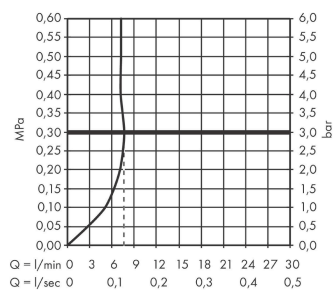

Vernis Blend M35
Single lever kitchen mixer 260 with swivel spout
 Finish: **Chrome** Article Number: **71857007**

Description

product features

- ComfortZone 260
- swivel range adjustable in 3 steps 110°, 150° or 360°
- normal spray
- connection dimension: DN15
- maximum flow rate at 3 bar: 8 l/min
- ceramic cartridge
- connection type: G ½ connections
- suitable for continuous flow water heaters

Technology

Product image

Scale drawing

Flowchart

Vernis Blend M35
Single lever kitchen mixer 260 with swivel spout
 Finish: **Chrome** Article Number: **71857007**

Exploded Drawing

Year of production: >04/20