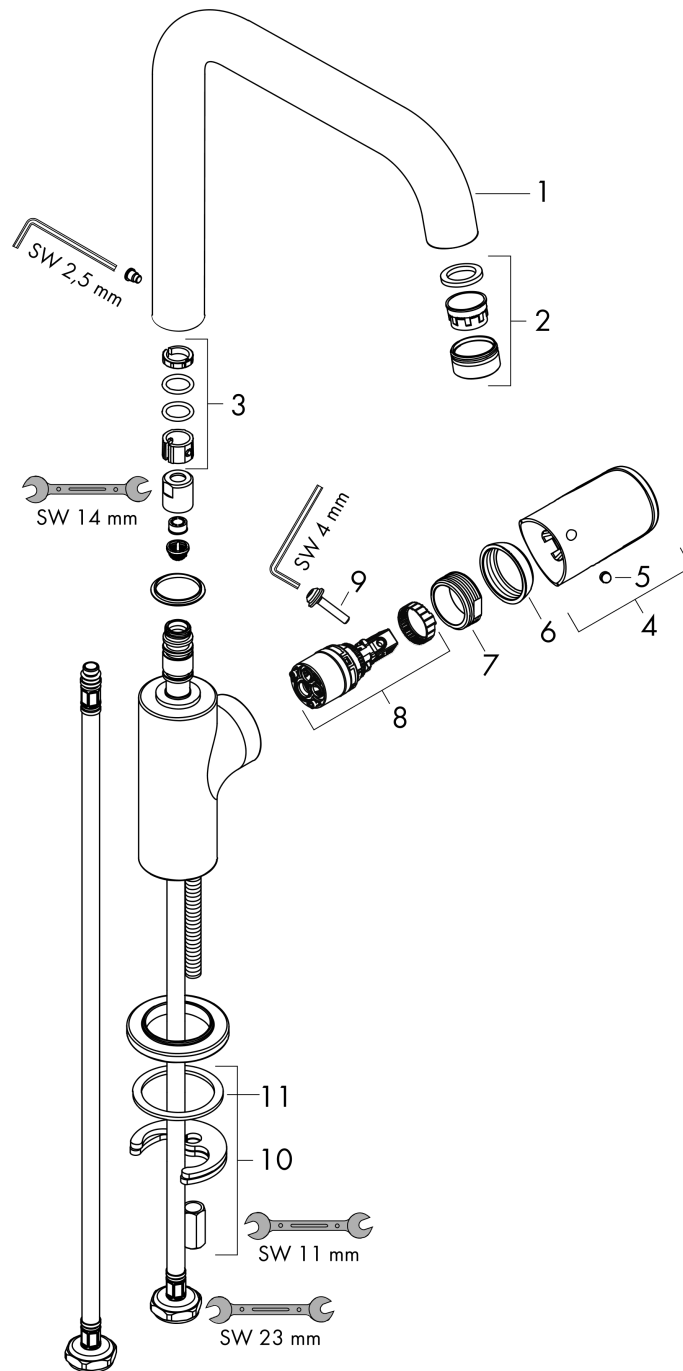

Vernis Blend M35
Single lever kitchen mixer 260 with swivel spout
 Finish: **Chrome** Article Number: **71857007**

Description

product features

- ComfortZone 260
- swivel range adjustable in 3 steps 110°, 150° or 360°
- normal spray
- connection dimension: DN15
- maximum flow rate at 3 bar: 8 l/min
- ceramic cartridge
- connection type: G ½ connections
- suitable for continuous flow water heaters

Technology

Product image

Scale drawing

Flowchart

Vernis Blend M35
Single lever kitchen mixer 260 with swivel spout
 Finish: **Chrome** Article Number: **71857007**

Exploded Drawing

Year of production: >04/20

Vernis Blend M35
Single lever kitchen mixer 260 with swivel spout
 Finish: **Chrome** Article Number: **71857007**

Spare part list

Year of production: >04/20

Pos.	Description	Article Number	PC	PU
1	spout cpl.	93679000	0	1
2	aerator laminar	93649000	6	1
3	sealing set	93689000	1	1
4	handle	93691000	8	1
5	screw cover	96338000	1	1
6	flange	93692000	2	1
7	nut	93693000	3	1
8	cartridge, assy	97685000	11	1
9	locking screw for handle	95140000	2	1
10	fixing set	96016000	8	1
11	seal	93694000	1	1