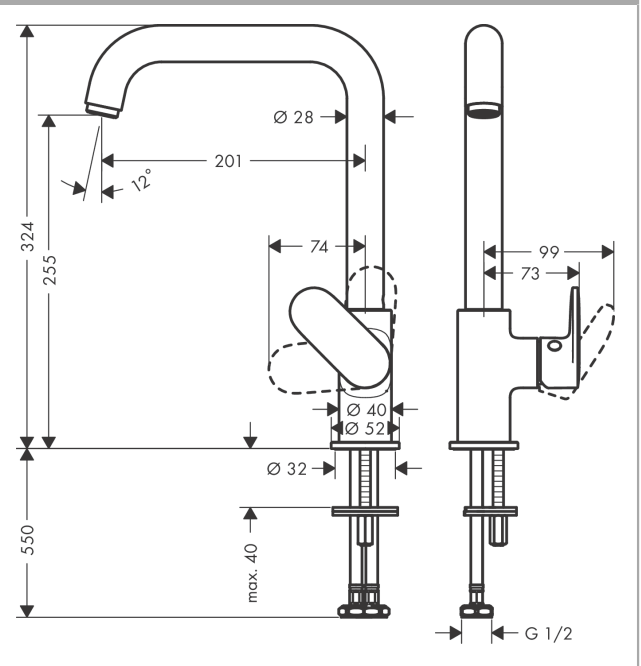

Vernis Blend M35
Single lever kitchen mixer 260 with swivel spout
 Finish: **Chrome** Article Number: **71857007**

Description

product features

- ComfortZone 260
- swivel range adjustable in 3 steps 110°, 150° or 360°
- normal spray
- connection dimension: DN15
- maximum flow rate at 3 bar: 8 l/min
- ceramic cartridge
- connection type: G ½ connections
- suitable for continuous flow water heaters

Technology

Product image

Scale drawing

Flowchart

Vernis Blend M35
Single lever kitchen mixer 260 with swivel spout
 Finish: **Chrome** Article Number: **71857007**

Exploded Drawing

Year of production: >04/20

Vernis Blend M35
Single lever kitchen mixer 260 with swivel spout
 Finish: **Chrome** Article Number: **71857007**

Spare part list

Year of production: >04/20

Pos.	Description	Article Number	PC	PU
1	spout cpl.	93679000	0	1
2	aerator laminar	93649000	6	1
3	sealing set	93689000	1	1
4	handle	93691000	8	1
5	screw cover	96338000	1	1
6	flange	93692000	2	1
7	nut	93693000	3	1
8	cartridge, assy	97685000	11	1
9	locking screw for handle	95140000	2	1
10	fixing set	96016000	8	1
11	seal	93694000	1	1