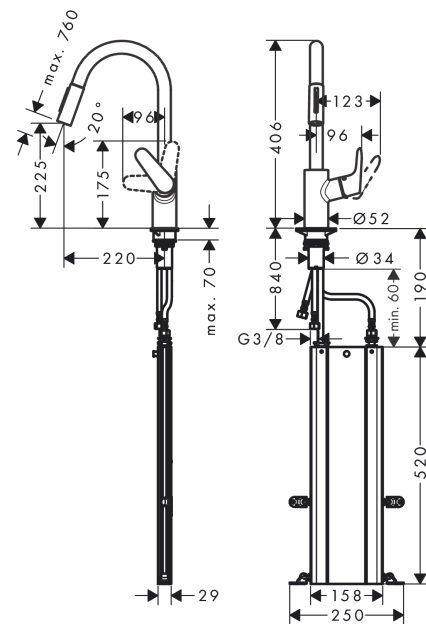

Scale drawing