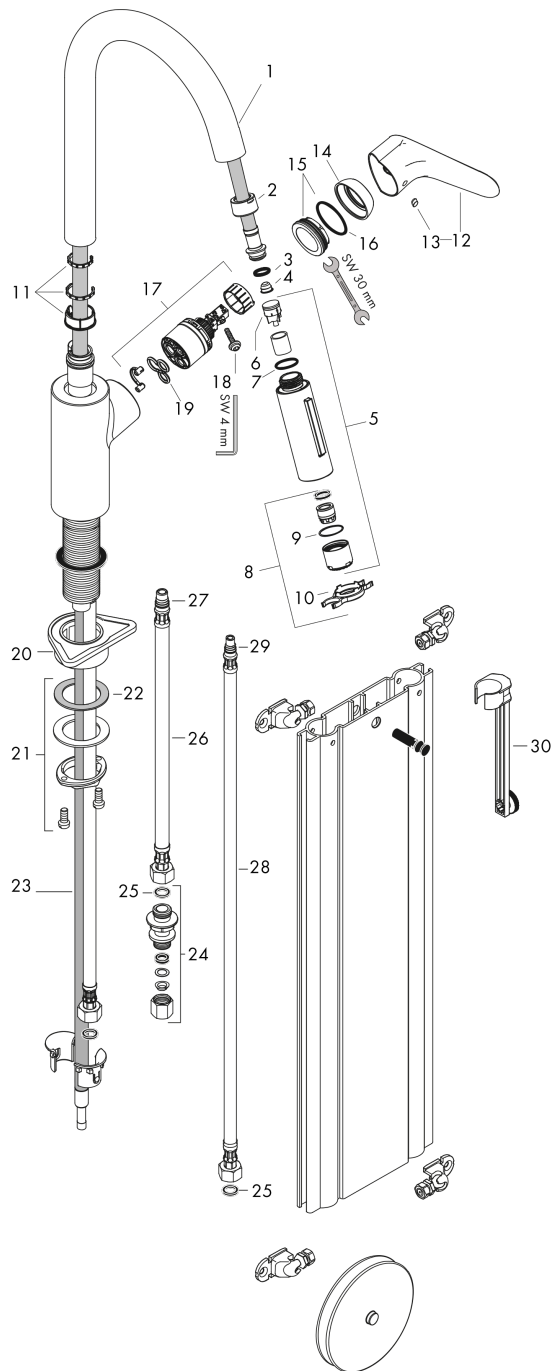

Focus M41

Single lever kitchen mixer 240, pull-out spray, 2jet, sBox

Finish: **Chrome** Article Number: **73880000**

Description

product features

- consists of: single lever kitchen mixer, hose box
- ComfortZone 240
- swivel range adjustable in 2 steps to 110° or 150°
- laminar spray, shower spray, shower spray
- lockable shower spray, spray returns through pressing spray diverter
- MagFit magnetic shower support
- connection dimension: DN15
- maximum flow rate at 3 bar: 10 l/min
- ceramic cartridge
- connection type: G 3/8 hose connections
- temperature limitation adjustable
- integrated non-return valve
- suitable for continuous flow water heaters
- sBox for quiet, smooth and protected hose guidance in the cabinet, under the countertop
- extension length up to 76 cm

Exploded Drawing

Year of production: >04/17

Focus M41

Single lever kitchen mixer 240, pull-out spray, 2jet, sBox

Finish: **Chrome** Article Number: **73880000**

Spare part list

Year of production: >04/17

Pos.	Description	Article Number	Price	PU
1	spout cpl.	95562000	-	1
2	nut	92755000	-	1
3	O-ring 11x2	98127000	-	1
4	filter	97735000	-	1
5	handspray	98459000	-	1
6	non return valve	96737000	-	1
7	O-ring 18x1,5	98231000	-	1
8	aerator laminar M22x1 (15 l/min)	95909000	-	1
9	O-ring 20x1	98140000	-	1
10	service tool	95910000	-	1
11	set of lever collars	98365000	-	1
12	handle	98460000	-	1
13	screw cover	96338000	-	1
14	flange	95498000	-	1
15	nut	97209000	-	1
16	O-Ring 32x2	98193000	-	1
17	cartridge, assy	92730000	-	1
18	locking screw for handle	95140000	-	1
19	seal	95008000	-	1
20	support	97523000	-	1
21	fixing set (Ø 34)	95049000	-	1
22	lever collar	97548000	-	1
23	hose	93191000	-	1
24	squeezing connection	96099000	-	1
25	sealing set	95581000	-	1
26	connection hose 450 mm M10x1 G3/8	96507000	-	1
27	O-ring 8x1,75	97827000	-	1
28	connection hose 900 mm M8x0,75 G3/8	96316000	-	1
29	O-ring 7x1,5	98422000	-	1
30	extension set	43333000	-	1