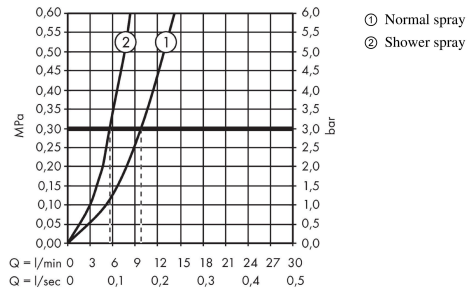

Focus M41

Single lever kitchen mixer 240, pull-out spray, 2jet, sBox

Finish: **Chrome** Article Number: **73880000**

Description

product features

- consists of: single lever kitchen mixer, hose box
- ComfortZone 240
- swivel range adjustable in 2 steps to 110° or 150°
- laminar spray, shower spray, shower spray
- lockable shower spray, spray returns through pressing spray diverter
- MagFit magnetic shower support
- connection dimension: DN15
- maximum flow rate at 3 bar: 10 l/min
- ceramic cartridge
- connection type: G 3/8 hose connections
- temperature limitation adjustable
- integrated non-return valve
- suitable for continuous flow water heaters
- sBox for quiet, smooth and protected hose guidance in the cabinet, under the countertop
- extension length up to 76 cm

Technology

Product image

Scale drawing

Focus M41

Single lever kitchen mixer 240, pull-out spray, 2jet, sBox

Finish: **Chrome** Article Number: **73880000**

Flowchart

Focus M41
Single lever kitchen mixer 240, pull-out spray, 2jet, sBox
 Finish: **Chrome** Article Number: **73880000**