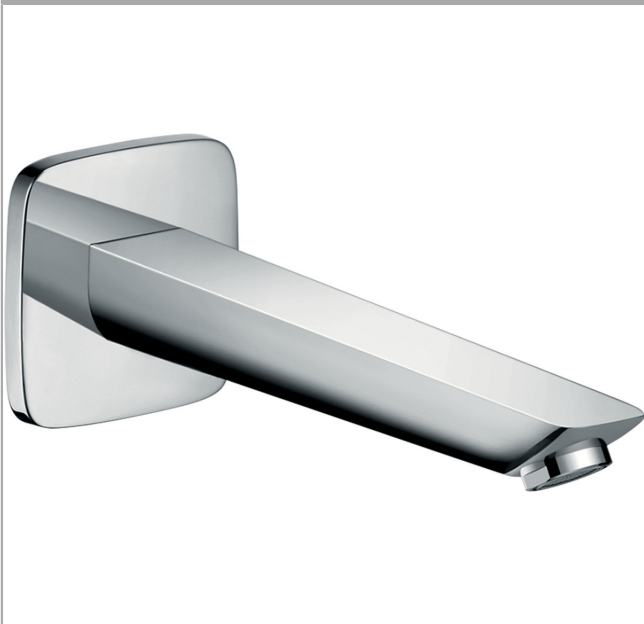

Logis

Bath spout

Finish: **Chrome** Article Number: **71410000**

Description

product features

- 1 function
- connection type: G 3/4
- with escutcheon
- projection: 195 mm
- wall-mounted
- maximum flow rate at 3 bar: 21 l/min
- connection dimension: DN20
- spray type: normal spray

Technology

Product image