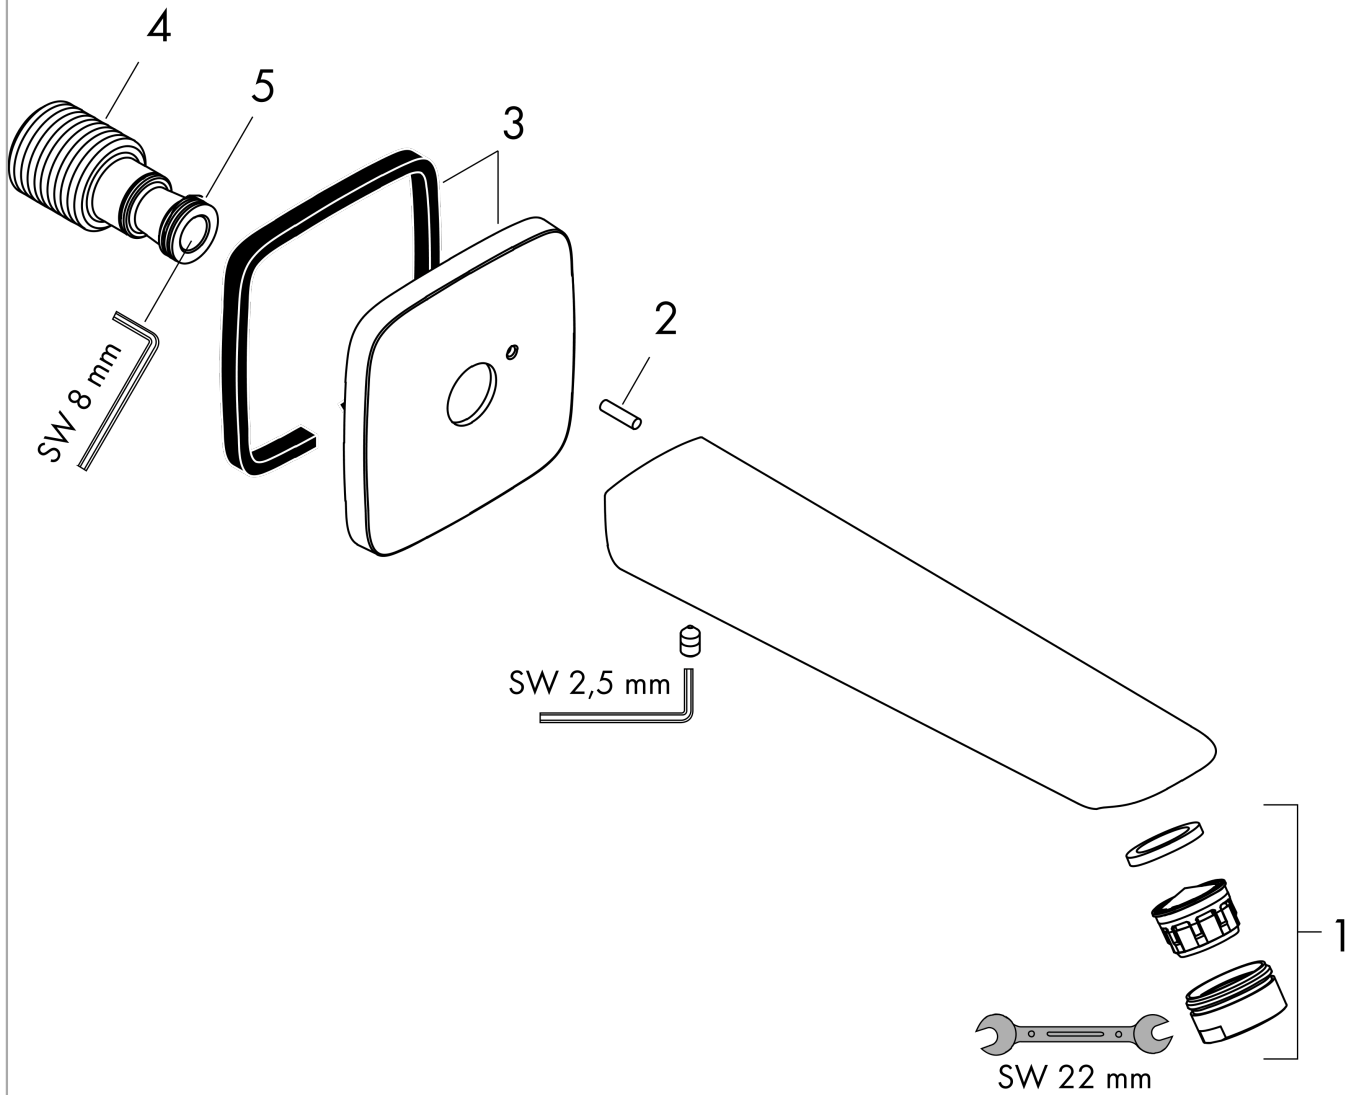

Logis

Bath spout

Finish: **Chrome** Article Number: **71410000**

Description

product features

- 1 function
- connection type: G 3/4
- with escutcheon
- projection: 195 mm
- wall-mounted
- maximum flow rate at 3 bar: 21 l/min
- connection dimension: DN20
- spray type: normal spray

Technology

Product image

Scale drawing

Flowchart

The consumption was measured in combination with the appropriate fittings (thermostat/mixer/ in-wall valve) to reflect actual application in practice.

Logis

Bath spout

Finish: **Chrome**

Article Number: **71410000**

Exploded Drawing

Year of production: >01/15

Logis

Bath spout

Finish: **Chrome** Article Number: **71410000**

Spare part list

Year of production: >01/15

Pos.	Description	Article Number	Price	PU
1	aerator M24x1 (30 l/min)	92360000	-	1
2	pin	97766000	-	1
3	escutcheon 79 / 79 mm	95283000	-	1
4	connecting thread G ³ / ₄	92504000	-	1
5	O-ring 13x2	98128000	-	1