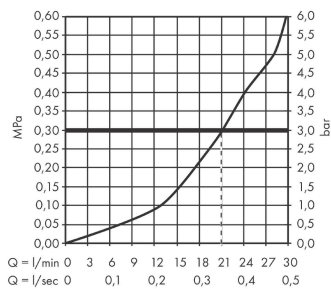

Logis

Bath spout

Finish: **Chrome** Article Number: **71410000**

Description

product features

- 1 function
- connection type: G 3/4
- with escutcheon
- projection: 195 mm
- wall-mounted
- maximum flow rate at 3 bar: 21 l/min
- connection dimension: DN20
- spray type: normal spray

Technology

Product image

Scale drawing

Flowchart

The consumption was measured in combination with the appropriate fittings (thermostat/mixer/ in-wall valve) to reflect actual application in practice.

Logis