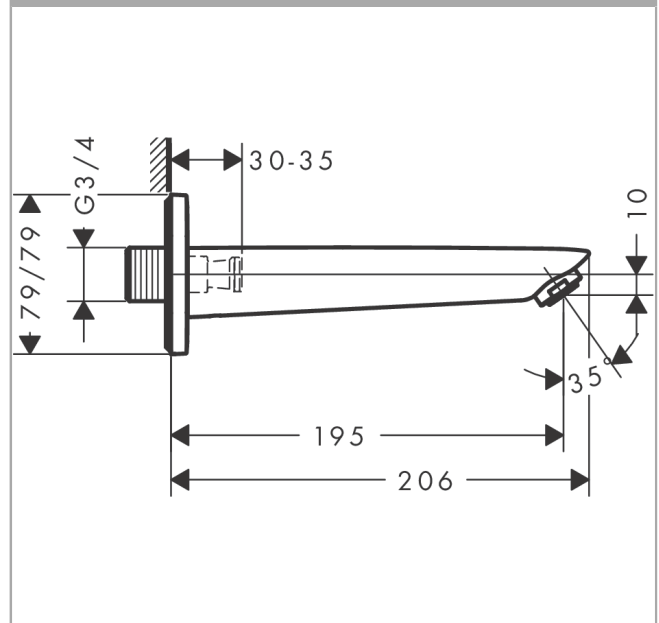

Logis

Bath spout

Finish: **Chrome** Article Number: **71410000**

Description

product features

- 1 function
- connection type: G 3/4
- with escutcheon
- projection: 195 mm
- wall-mounted
- maximum flow rate at 3 bar: 21 l/min
- connection dimension: DN20
- spray type: normal spray

Technology

Product image

Scale drawing

Flowchart

The consumption was measured in combination with the appropriate fittings (thermostat/mixer/ in-wall valve) to reflect actual application in practice.

Logis

Bath spout

Finish: **Chrome**

Article Number: **71410000**

Exploded Drawing

Year of production: >01/15

Logis

Bath spout

Finish: **Chrome** Article Number: **71410000**

Spare part list

Year of production: >01/15

Pos.	Description	Article Number	Price	PU
1	aerator M24x1 (30 l/min)	92360000	-	1
2	pin	97766000	-	1
3	escutcheon 79 / 79 mm	95283000	-	1
4	connecting thread G ³ / ₄	92504000	-	1
5	O-ring 13x2	98128000	-	1