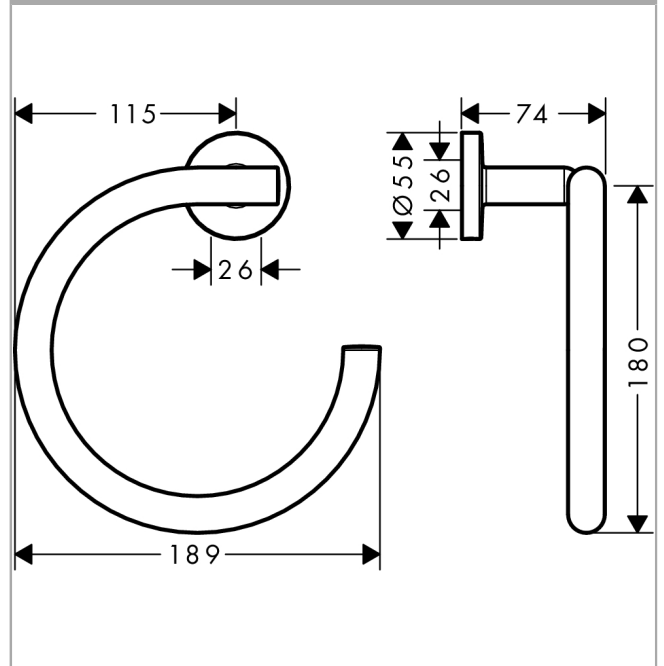

**Logis Universal  
Towel ring**

Finish: **Chrome** Article Number: **41724000**

**Description**

**product features**

- wall-mounted
- material: brass
- holder material: metal
- fixed
- with mounting material
- concealed fastening
- drilling distance: 26 mm
- diameter drill hole: 6 mm

**Product image**

**Scale drawing**

Logis Universal

Towel ring

Finish: **Chrome**

Article Number: **41724000**

Exploded Drawing

Year of production: >04/18

**Logis Universal**

**Towel ring**

Finish: **Chrome** Article Number: **41724000**

**Spare part list**

Year of production: >04/18

| Pos. | Description  | Article Number | Price | PU |
|------|--------------|----------------|-------|----|
| 1    | mounting set | 40915000       | -     | 1  |