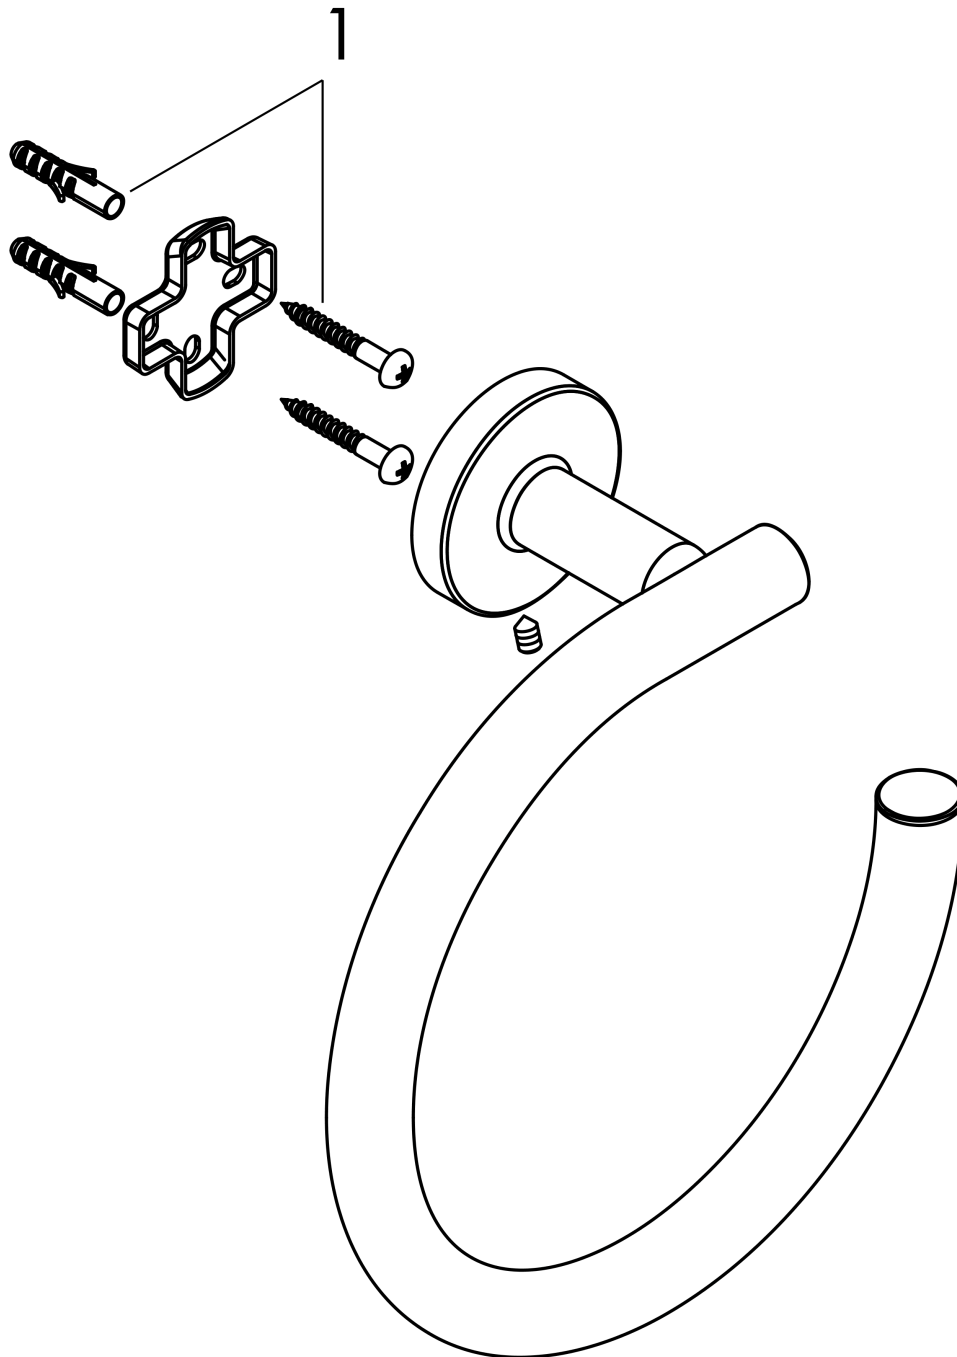

**Logis Universal  
Towel ring**

Finish: **Chrome** Article Number: **41724000**

**Description**

**product features**

- wall-mounted
- material: brass
- holder material: metal
- fixed
- with mounting material
- concealed fastening
- drilling distance: 26 mm
- diameter drill hole: 6 mm

**Product image**

**Scale drawing**

Logis Universal

Towel ring

Finish: **Chrome**

Article Number: **41724000**

Exploded Drawing

Year of production: >04/18

**Logis Universal**

**Towel ring**

Finish: **Chrome** Article Number: **41724000**

**Spare part list**

Year of production: >04/18

| Pos. | Description  | Article Number | Price | PU |
|------|--------------|----------------|-------|----|
| 1    | mounting set | 40915000       | -     | 1  |