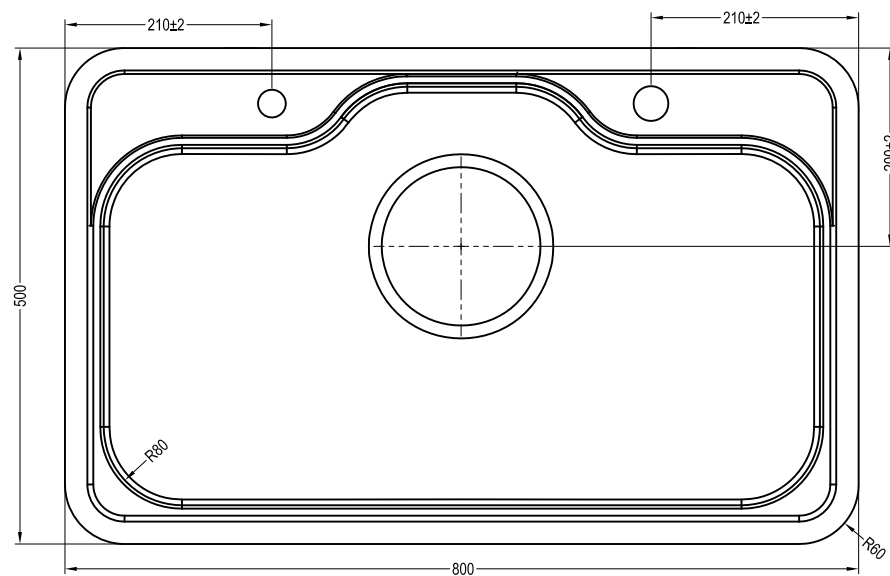

Klüber

MMC INTERNATIONAL COMPANY LIMITED	
MODEL	KT8050FB-S80
UNIT	MM
MATERIAL	POSCO 304