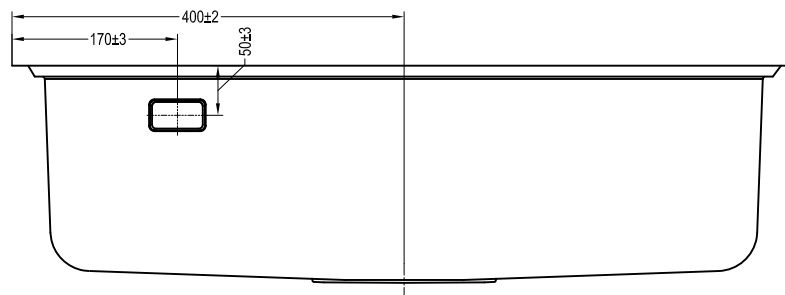

Klüber

MMC INTERNATIONAL COMPANY LIMITED	
MODEL	KT8050FB-S80
UNIT	MM
MATERIAL	POSCO 304