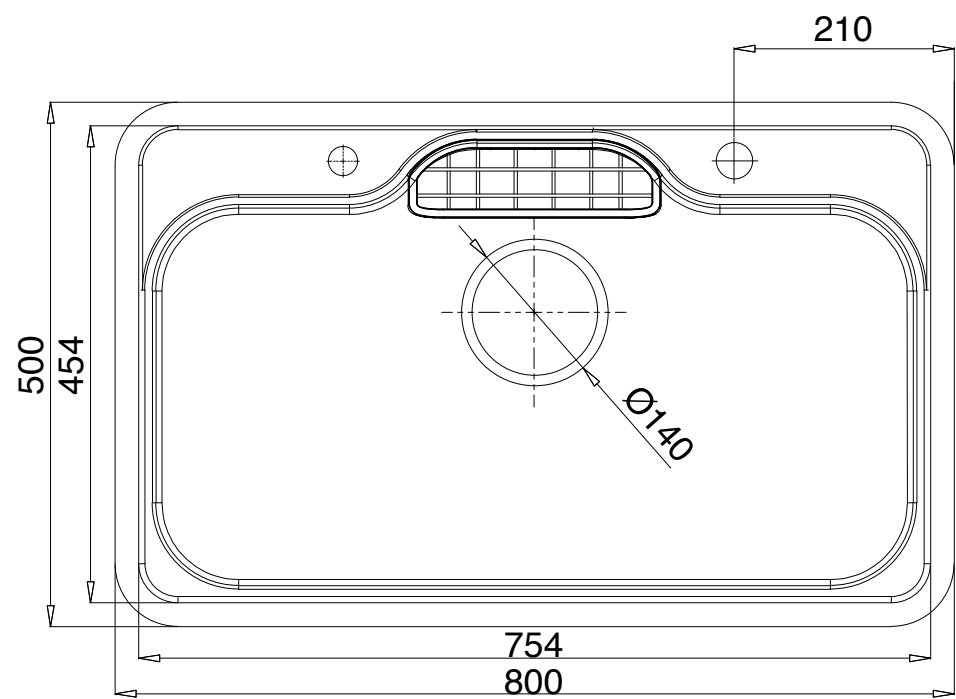

Kl_üger

MMC INTERNATIONAL COMPANY LIMITED	
MODEL	KW8151FB-S80
UNIT	MM
MATERIAL	POSCO 304