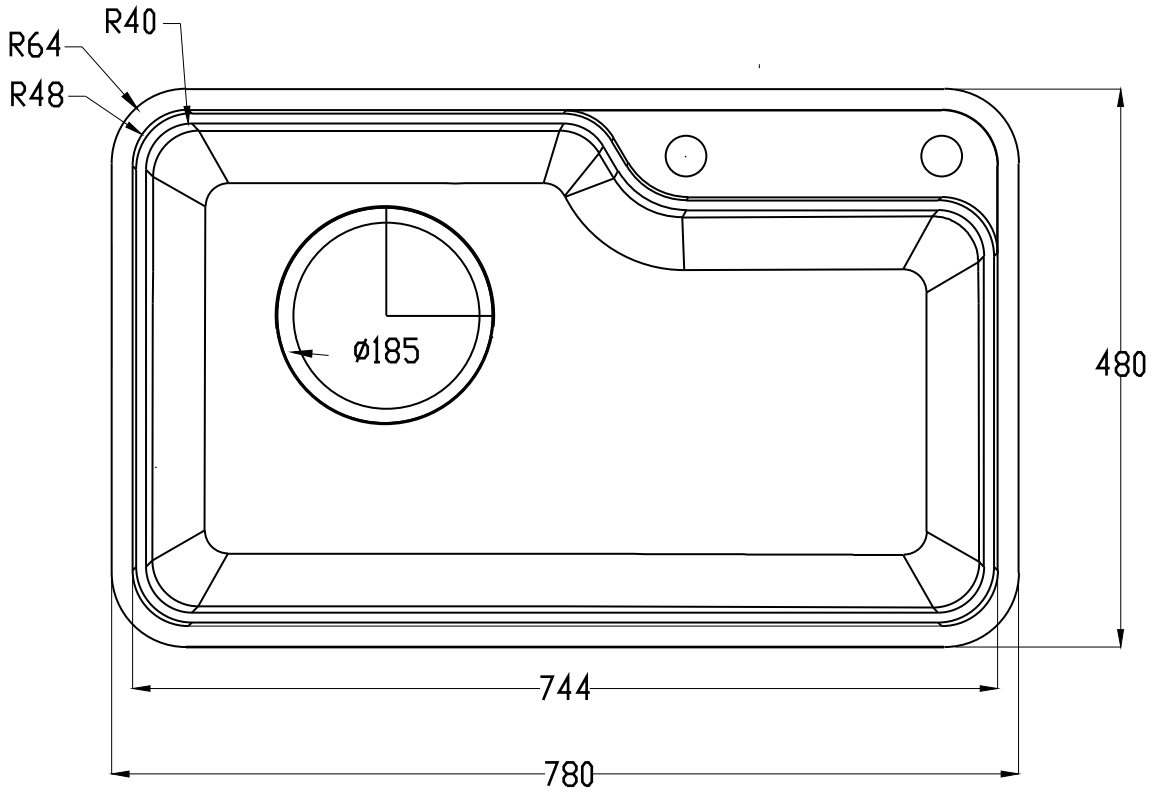

Klüber

MMC INTERNATIONAL COMPANY LIMITED	
MODEL	KF7848FS-DO
UNIT	MM
MATERIAL	POSCO 304