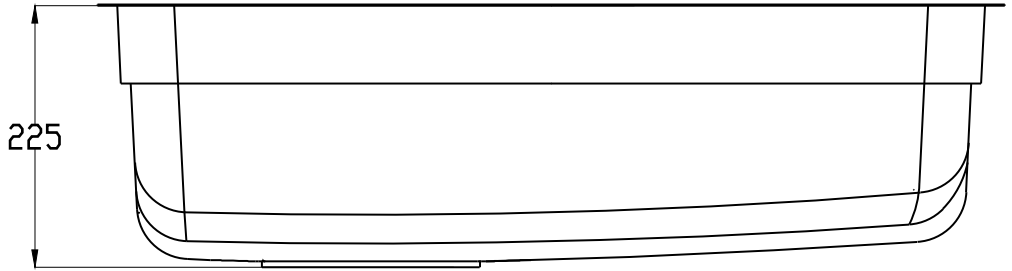

Klüber

MMC INTERNATIONAL COMPANY LIMITED	
MODEL	KF7848FS-DO
UNIT	MM
MATERIAL	POSCO 304