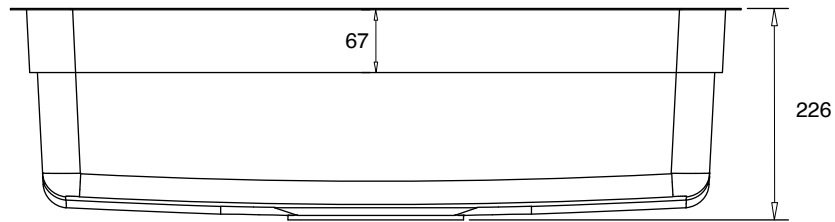

Klüber

MMC INTERNATIONAL COMPANY LIMITED	
MODEL	KF7848FS LUX
UNIT	MM
MATERIAL	POSCO 304