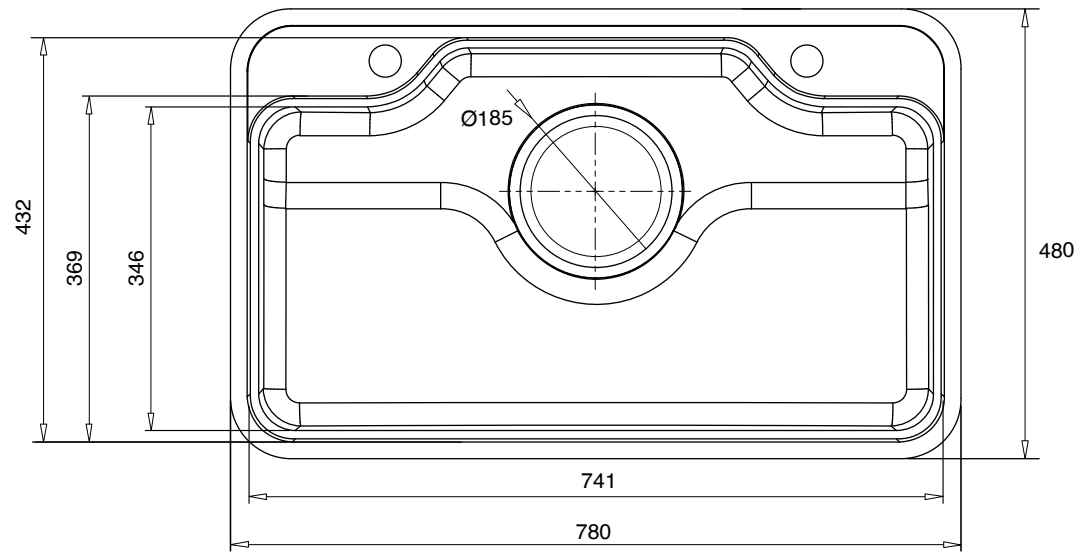

Klüber

MMC INTERNATIONAL COMPANY LIMITED	
MODEL	KF7848FS LUX
UNIT	MM
MATERIAL	POSCO 304