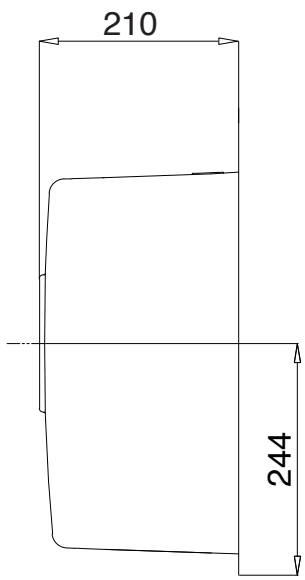

Klüber

| | |
|-----------------------------------|-------------|
| MMC INTERNATIONAL COMPANY LIMITED | |
| MODEL | KF8121B-S75 |
| UNIT | MM |
| MATERIAL | POSCO 304 |