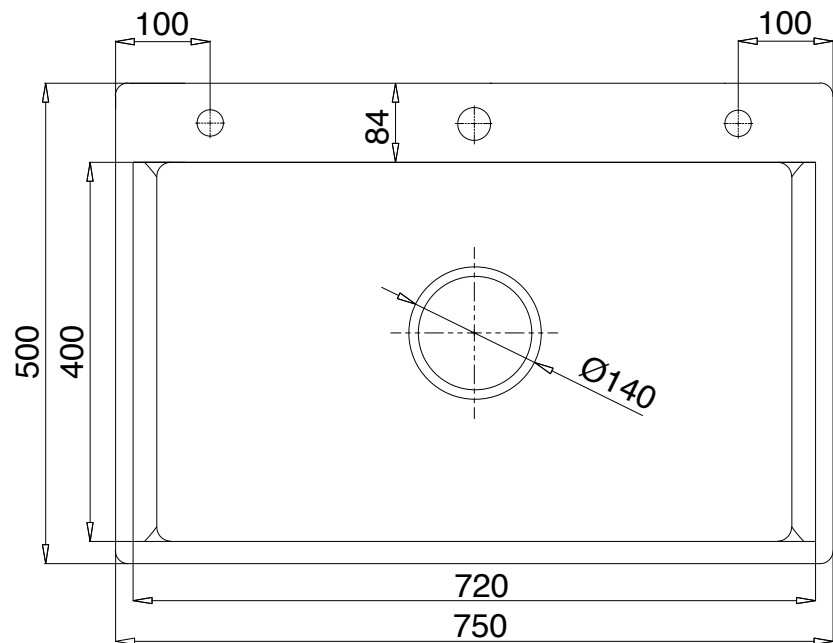

Klüber

| | |
|-----------------------------------|-------------|
| MMC INTERNATIONAL COMPANY LIMITED | |
| MODEL | KF8121B-S75 |
| UNIT | MM |
| MATERIAL | POSCO 304 |