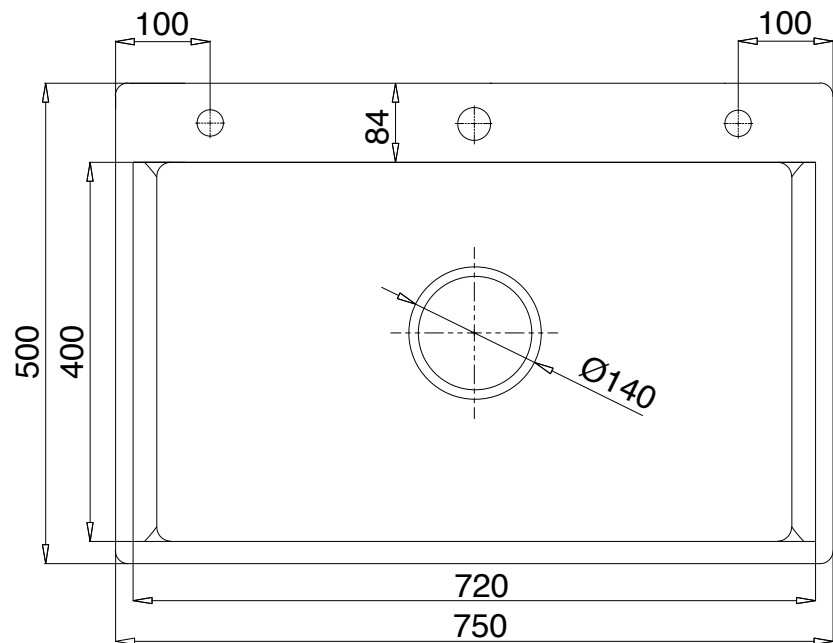

Klüber

MMC INTERNATIONAL COMPANY LIMITED	
MODEL	KF8121S-S75
UNIT	MM
MATERIAL	POSCO 304