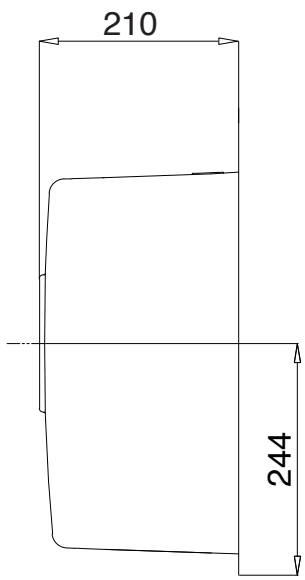

Klüber

MMC INTERNATIONAL COMPANY LIMITED	
MODEL	KF8121S-S75
UNIT	MM
MATERIAL	POSCO 304