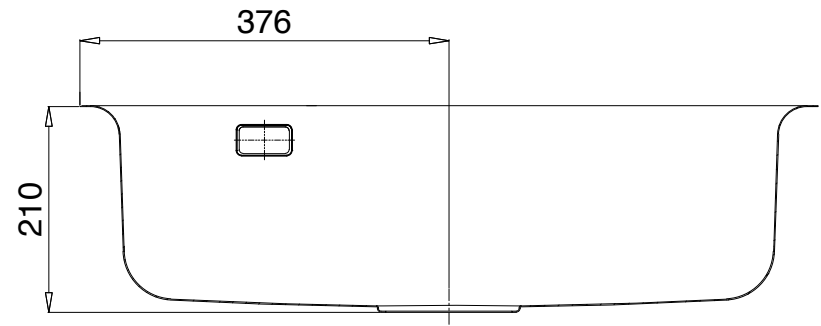

Klüber

MMC INTERNATIONAL COMPANY LIMITED	
MODEL	KF8121S-S75
UNIT	MM
MATERIAL	POSCO 304