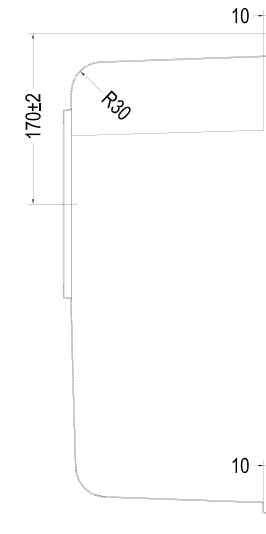

Klüber

MMC INTERNATIONAL COMPANY LIMITED	
MODEL	KH8050ST
UNIT	MM
MATERIAL	POSCO 304