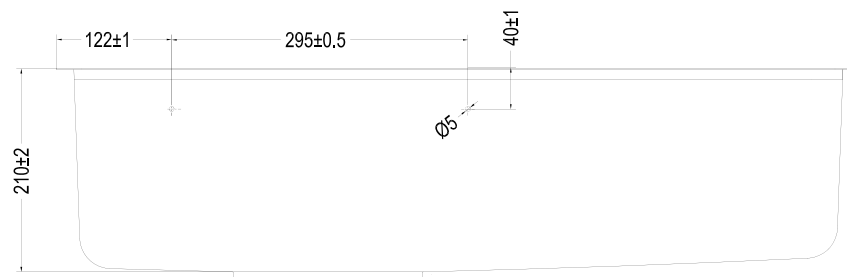

Klüber

MMC INTERNATIONAL COMPANY LIMITED	
MODEL	KH8050ST
UNIT	MM
MATERIAL	POSCO 304