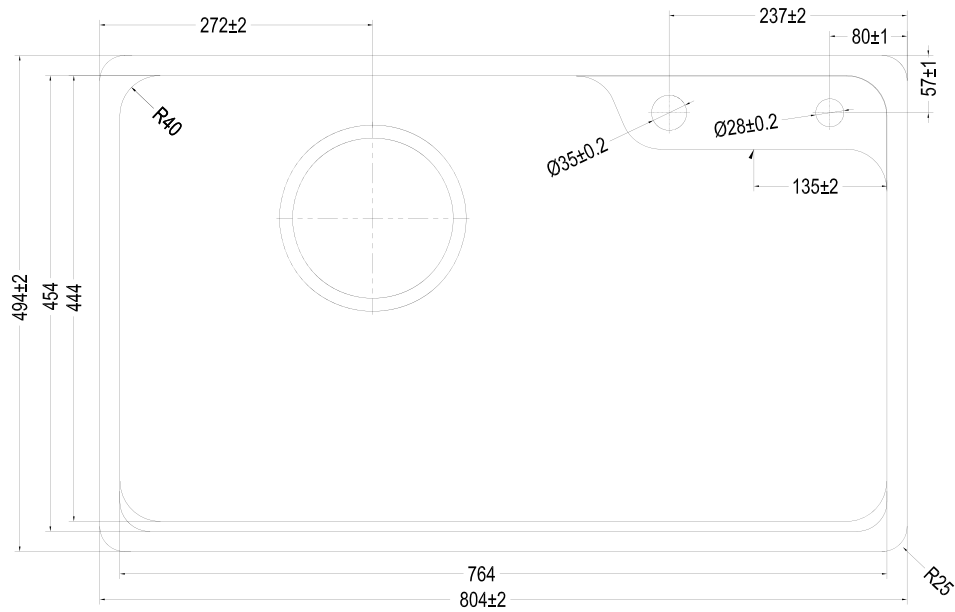

Klüber

MMC INTERNATIONAL COMPANY LIMITED	
MODEL	KH8050ST
UNIT	MM
MATERIAL	POSCO 304