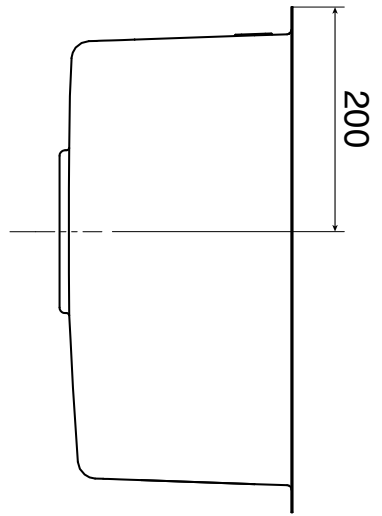

Klüber

MMC INTERNATIONAL COMPANY LIMITED	
MODEL	KU8121B-S68
UNIT	MM
MATERIAL	POSCO 304