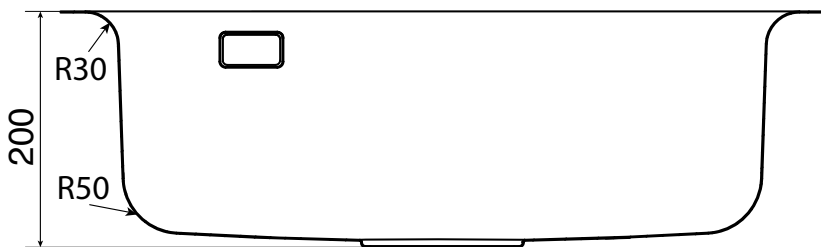

Klüber

MMC INTERNATIONAL COMPANY LIMITED	
MODEL	KU8121B-S68
UNIT	MM
MATERIAL	POSCO 304