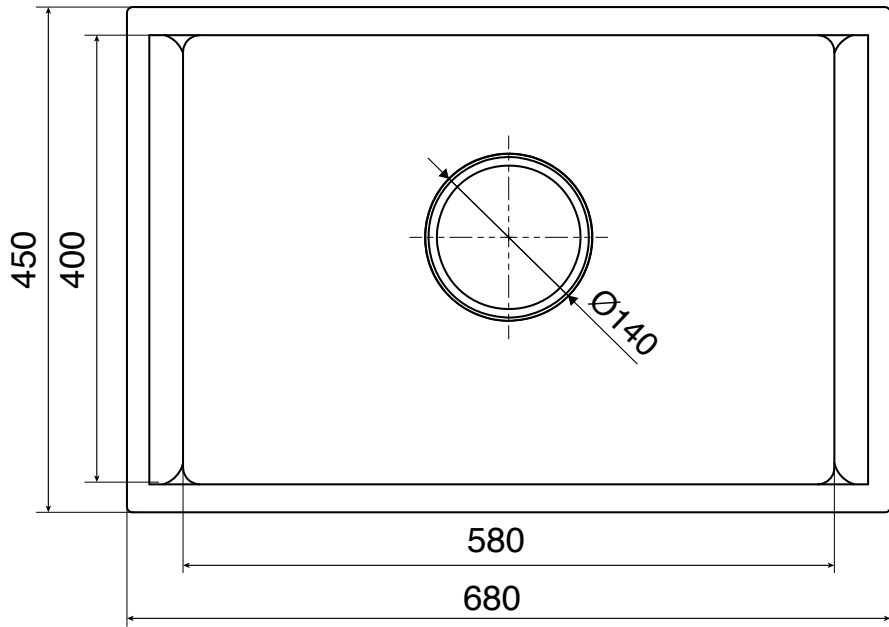

Klüber

MMC INTERNATIONAL COMPANY LIMITED	
MODEL	KU8121B-S68
UNIT	MM
MATERIAL	POSCO 304