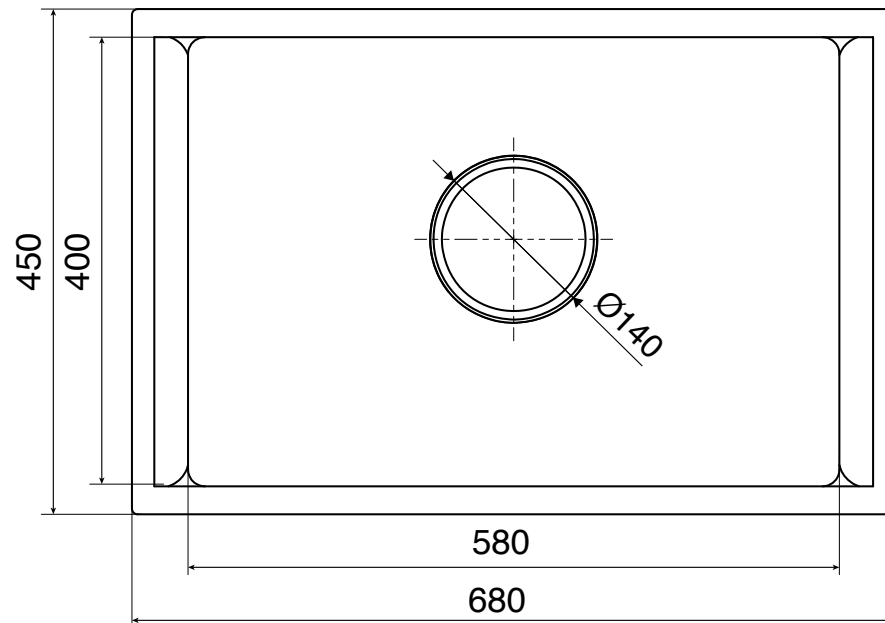

Klüber

MMC INTERNATIONAL COMPANY LIMITED	
MODEL	KU8121S-S68
UNIT	MM
MATERIAL	POSCO 304