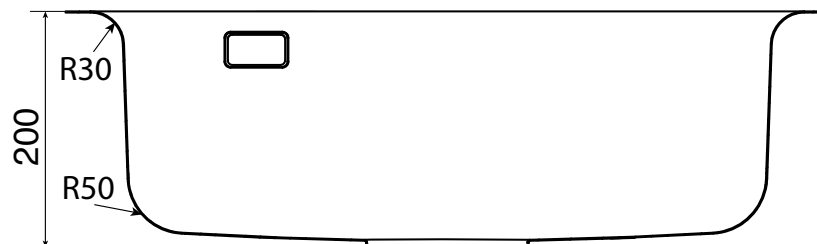

Klüber

MMC INTERNATIONAL COMPANY LIMITED	
MODEL	KU8121S-S68
UNIT	MM
MATERIAL	POSCO 304