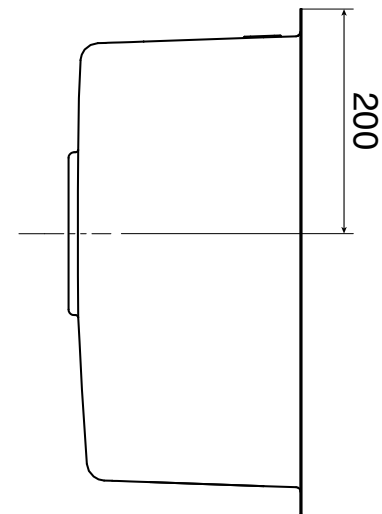

Klüber

MMC INTERNATIONAL COMPANY LIMITED	
MODEL	KU8121S-S68
UNIT	MM
MATERIAL	POSCO 304