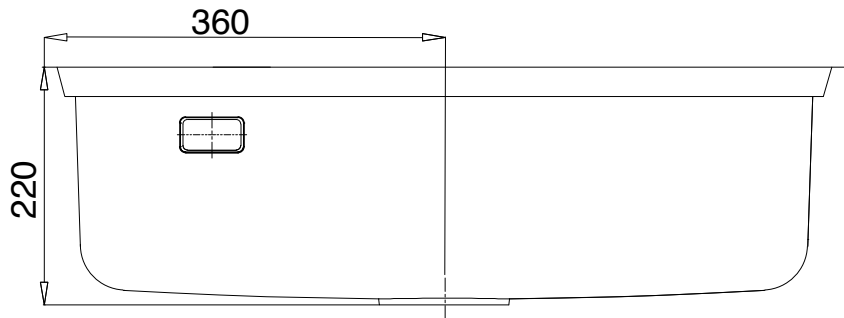

**Klüber**

MMC INTERNATIONAL COMPANY LIMITED	
MODEL	KW8101FS-S72
UNIT	MM
MATERIAL	POSCO 304