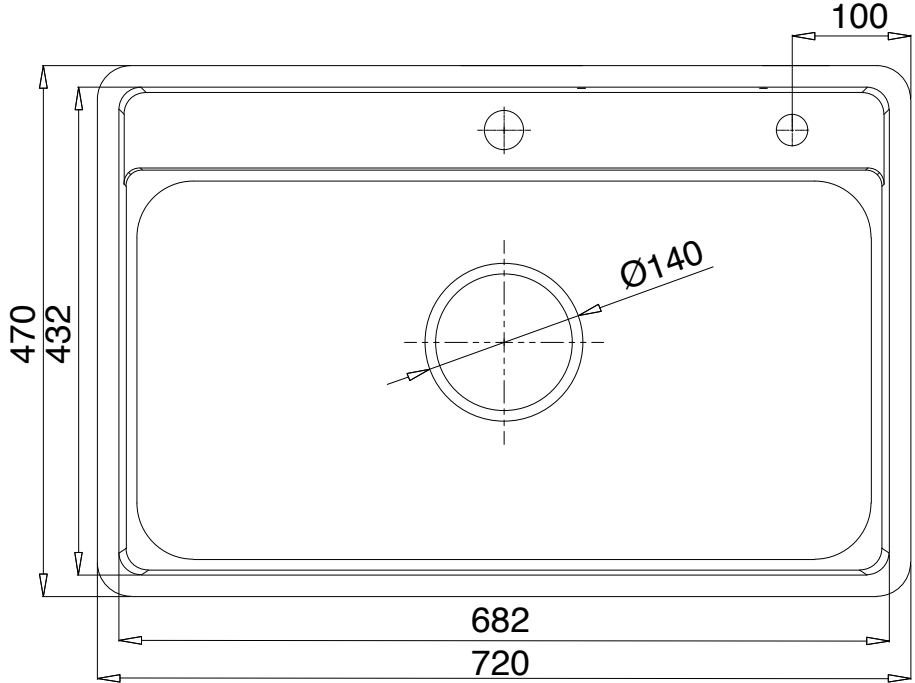

**Klüber**

MMC INTERNATIONAL COMPANY LIMITED	
MODEL	KW8101FS-S72
UNIT	MM
MATERIAL	POSCO 304