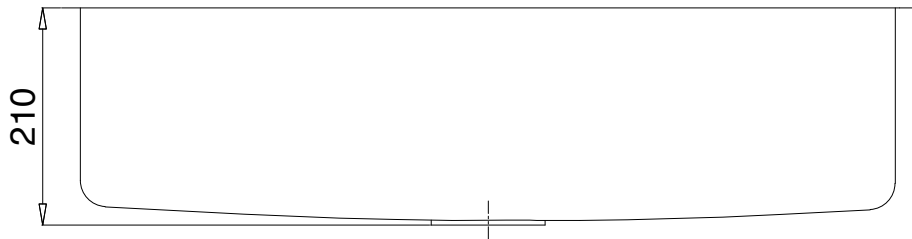

Kluger

MMC INTERNATIONAL COMPANY LIMITED	
MODEL	KF8131FS-S80
UNIT	MM
MATERIAL	POSCO 304