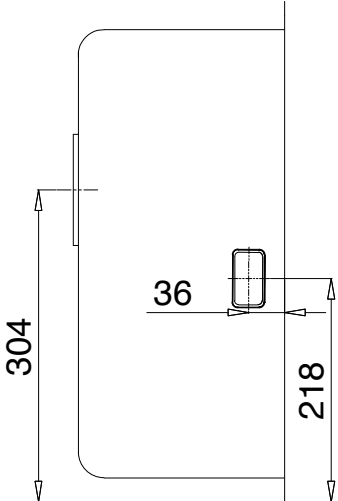

Kluger

MMC INTERNATIONAL COMPANY LIMITED	
MODEL	KF8131FS-S80
UNIT	MM
MATERIAL	POSCO 304