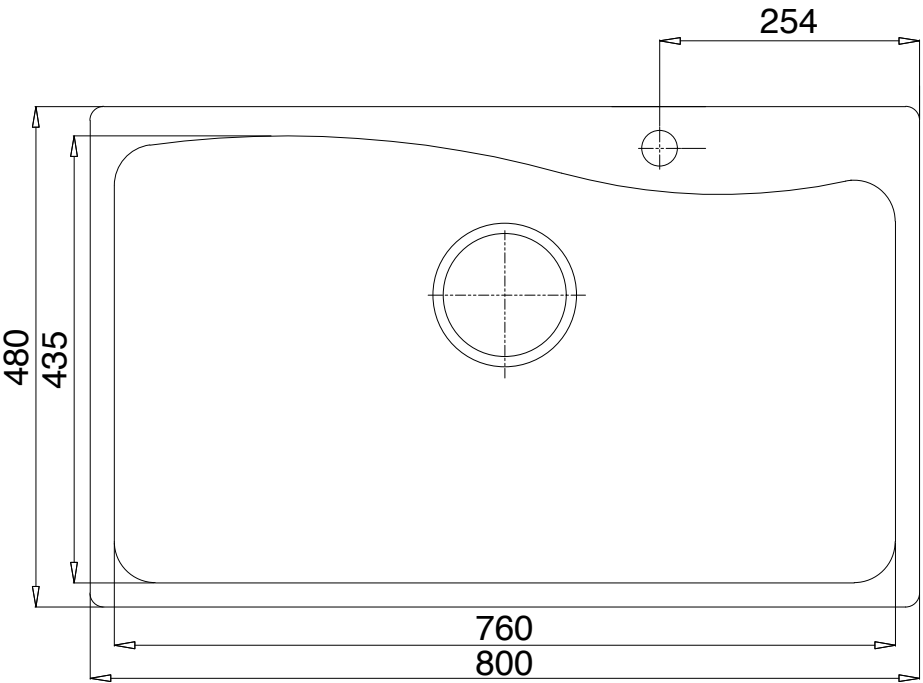

Kluger

MMC INTERNATIONAL COMPANY LIMITED	
MODEL	KF8131FS-S80
UNIT	MM
MATERIAL	POSCO 304