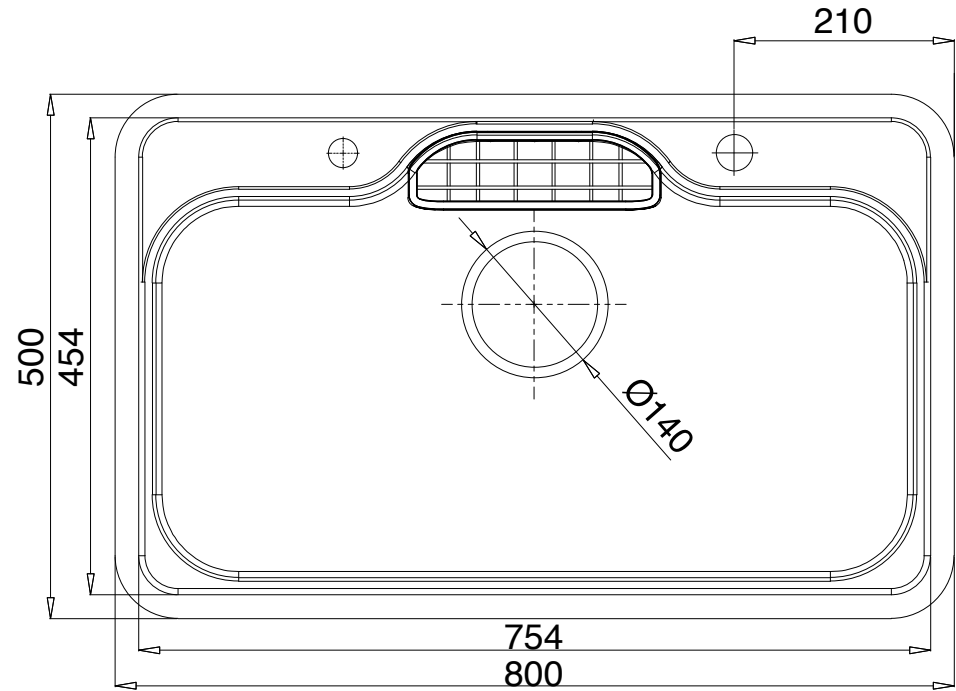

Klüber

MMC INTERNATIONAL COMPANY LIMITED	
MODEL	KF8151FS-S80
UNIT	MM
MATERIAL	POSCO 304