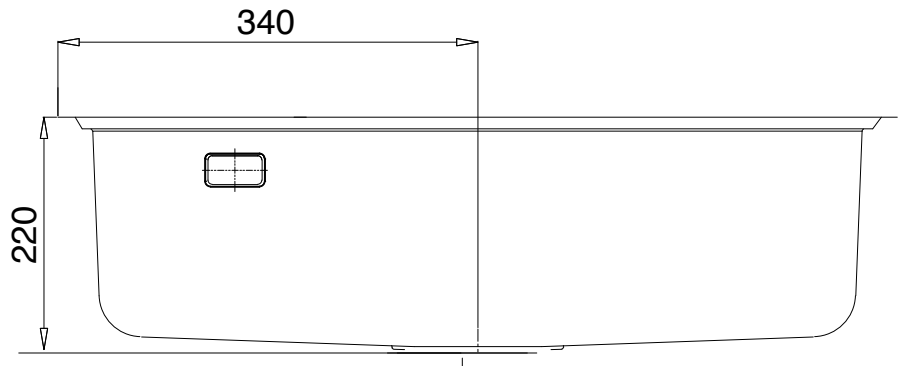

Klüber

MMC INTERNATIONAL COMPANY LIMITED	
MODEL	KF8151FS-S80
UNIT	MM
MATERIAL	POSCO 304