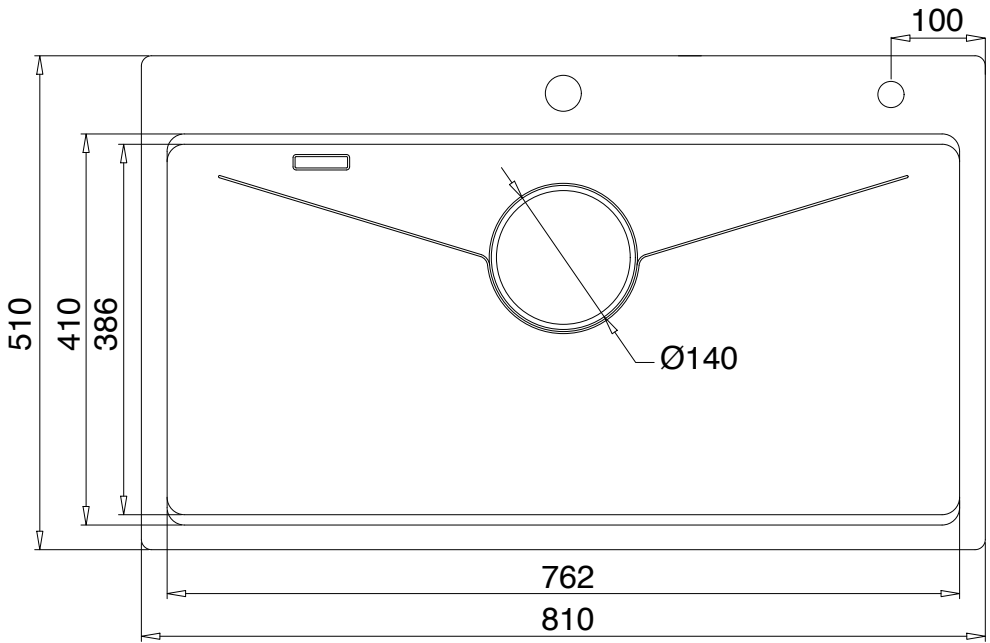

Klüber

MMC INTERNATIONAL COMPANY LIMITED	
MODEL	KW8181FS-S81
UNIT	MM
MATERIAL	POSCO 304