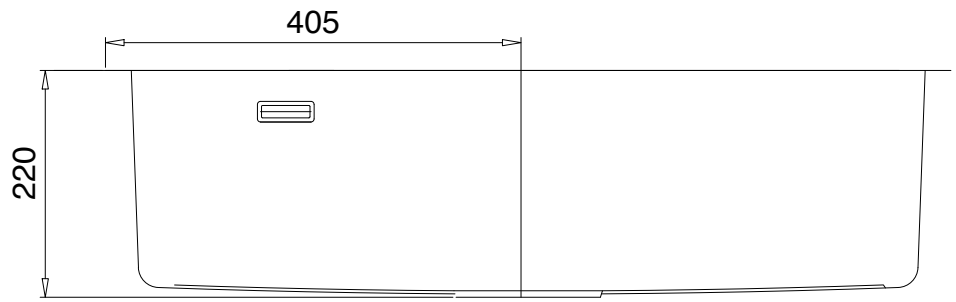

Klüber

MMC INTERNATIONAL COMPANY LIMITED	
MODEL	KW8181FS-S81
UNIT	MM
MATERIAL	POSCO 304