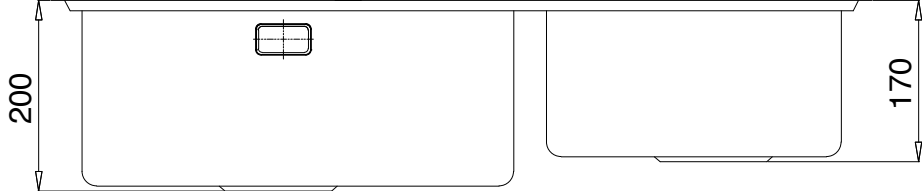

Klüber

MMC INTERNATIONAL COMPANY LIMITED	
MODEL	KW8211FS-S84
UNIT	MM
MATERIAL	POSCO 304