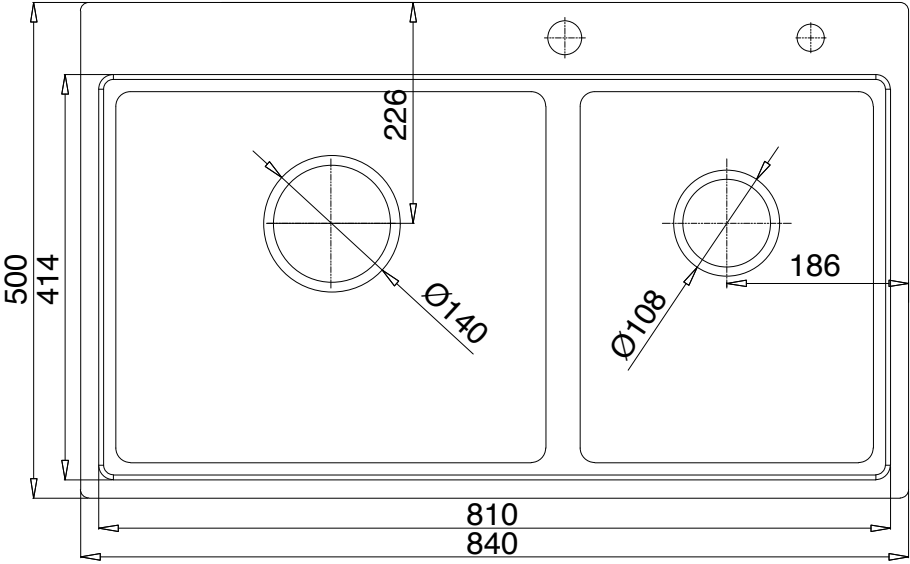

Klüber

MMC INTERNATIONAL COMPANY LIMITED	
MODEL	KW8211FS-S84
UNIT	MM
MATERIAL	POSCO 304