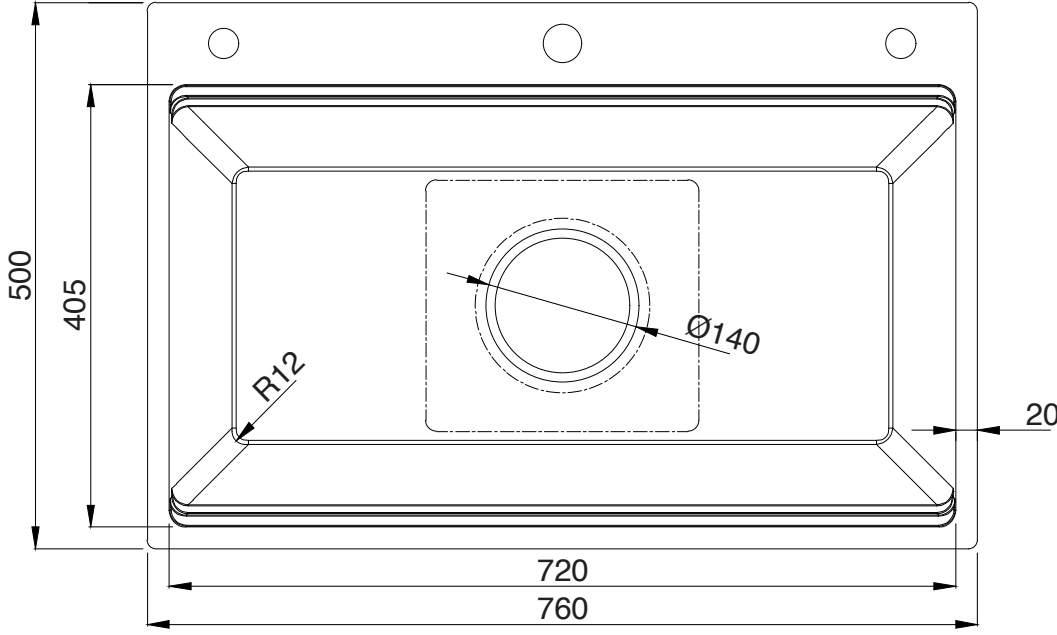

Klüber

MMC INTERNATIONAL COMPANY LIMITED	
MODEL	KWF8161FB-S76
UNIT	MM
MATERIAL	POSCO 304