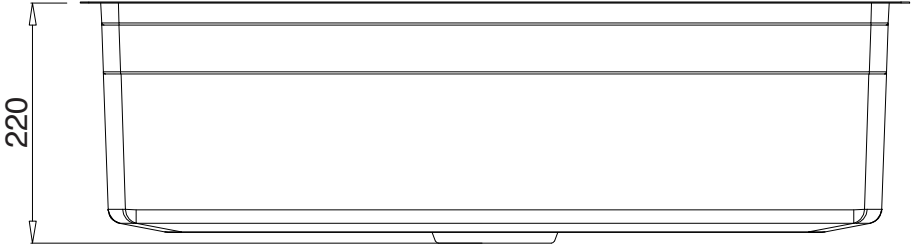

Klüber

MMC INTERNATIONAL COMPANY LIMITED	
MODEL	KWF8161FB-S76
UNIT	MM
MATERIAL	POSCO 304