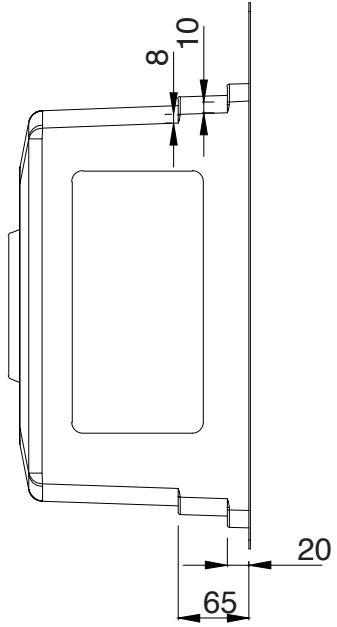

Klüber

MMC INTERNATIONAL COMPANY LIMITED	
MODEL	KWF8161FB-S76
UNIT	MM
MATERIAL	POSCO 304