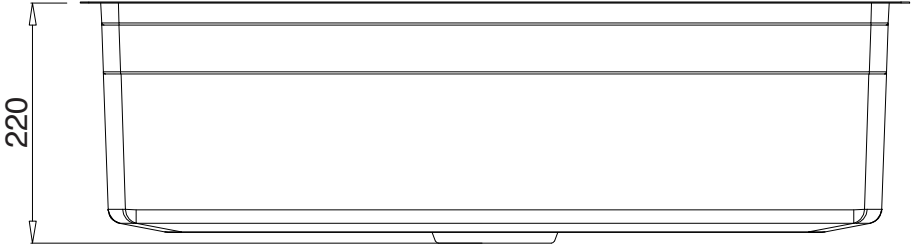

**Klüber**

MMC INTERNATIONAL COMPANY LIMITED	
MODEL	KWF8161FB-S76W PLUS
UNIT	MM
MATERIAL	POSCO 304