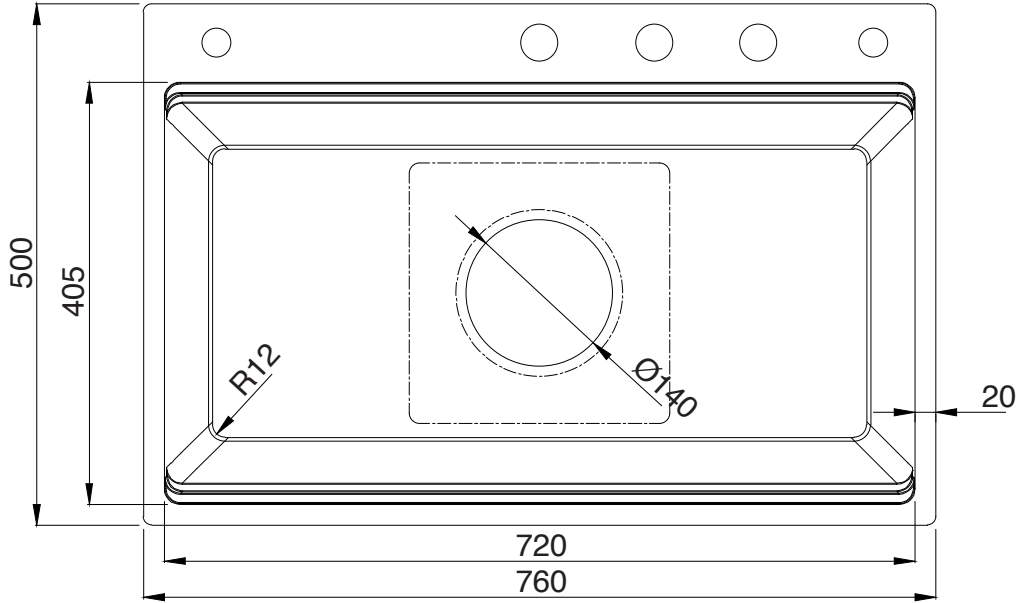

**Klüber**

MMC INTERNATIONAL COMPANY LIMITED	
MODEL	KWF8161FB-S76W PLUS
UNIT	MM
MATERIAL	POSCO 304