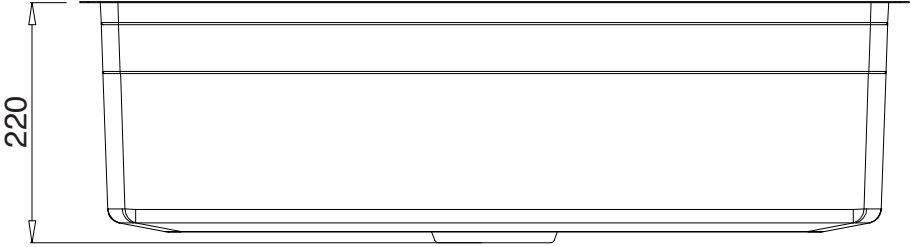

Klüger

MMC INTERNATIONAL COMPANY LIMITED	
MODEL	KWF8161FS-S76
UNIT	MM
MATERIAL	POSCO 304