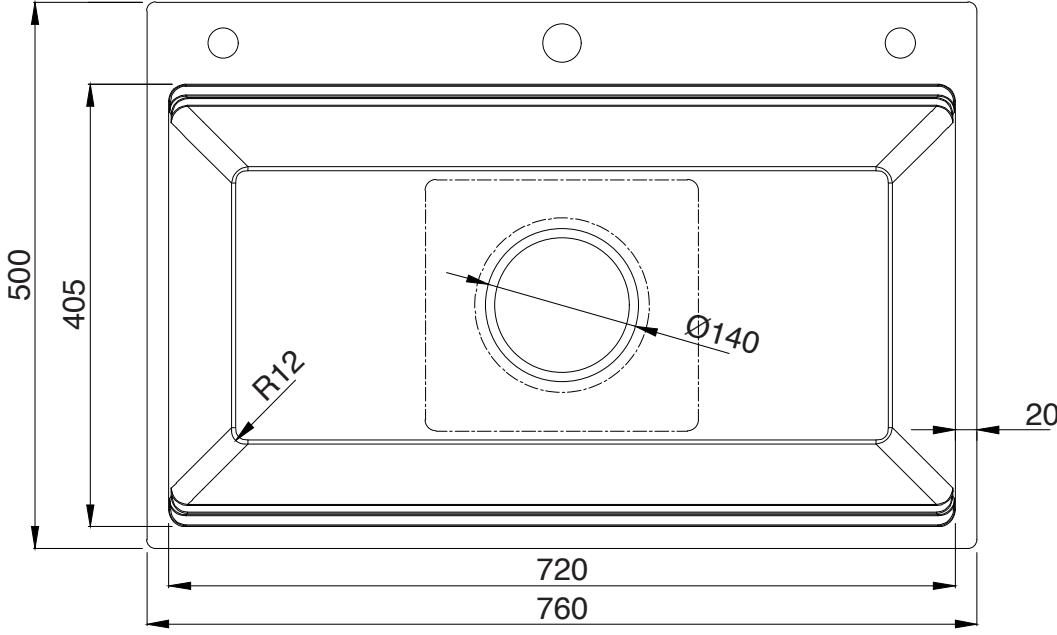

Klüger

MMC INTERNATIONAL COMPANY LIMITED	
MODEL	KWF8161FS-S76
UNIT	MM
MATERIAL	POSCO 304