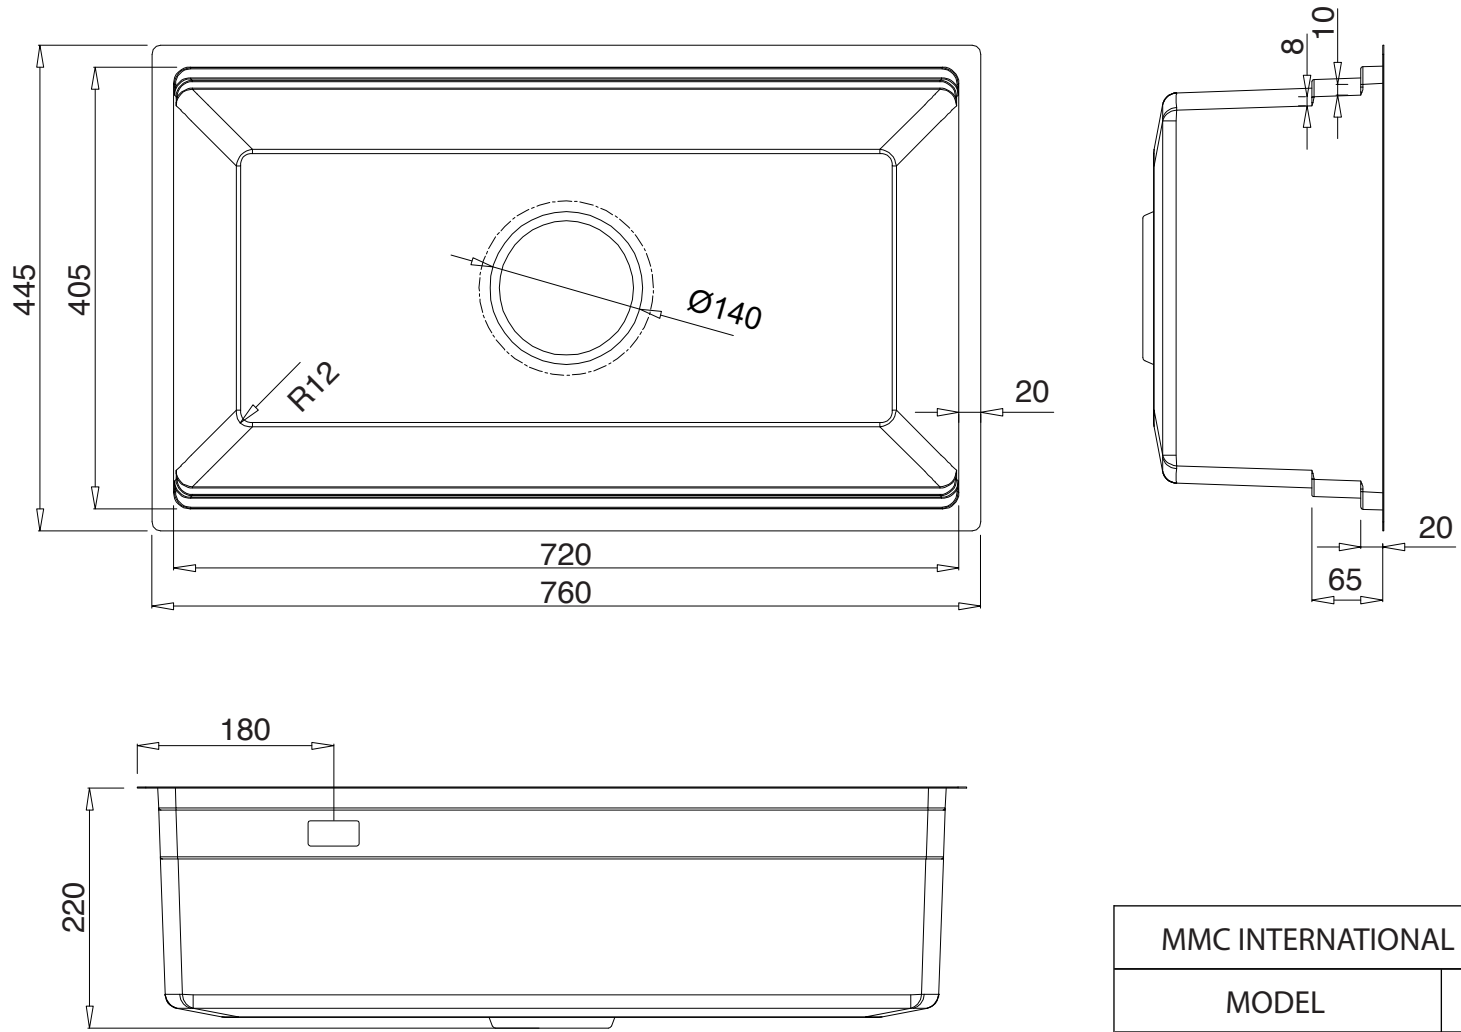

**Klüber**

MMC INTERNATIONAL COMPANY LIMITED	
MODEL	KWU8161FB-S76
UNIT	MM
MATERIAL	POSCO 304