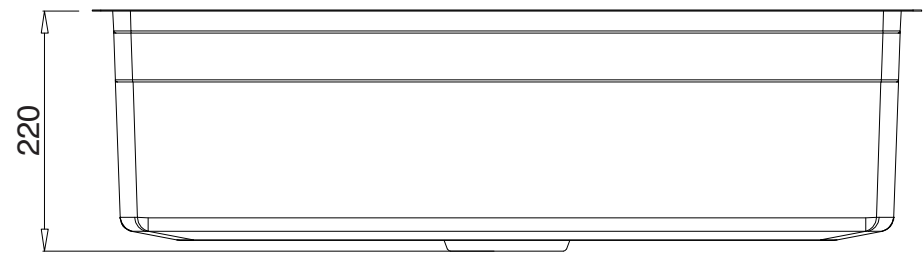

Klüber

MMC INTERNATIONAL COMPANY LIMITED	
MODEL	KWU8161FS-S70
UNIT	MM
MATERIAL	POSCO 304