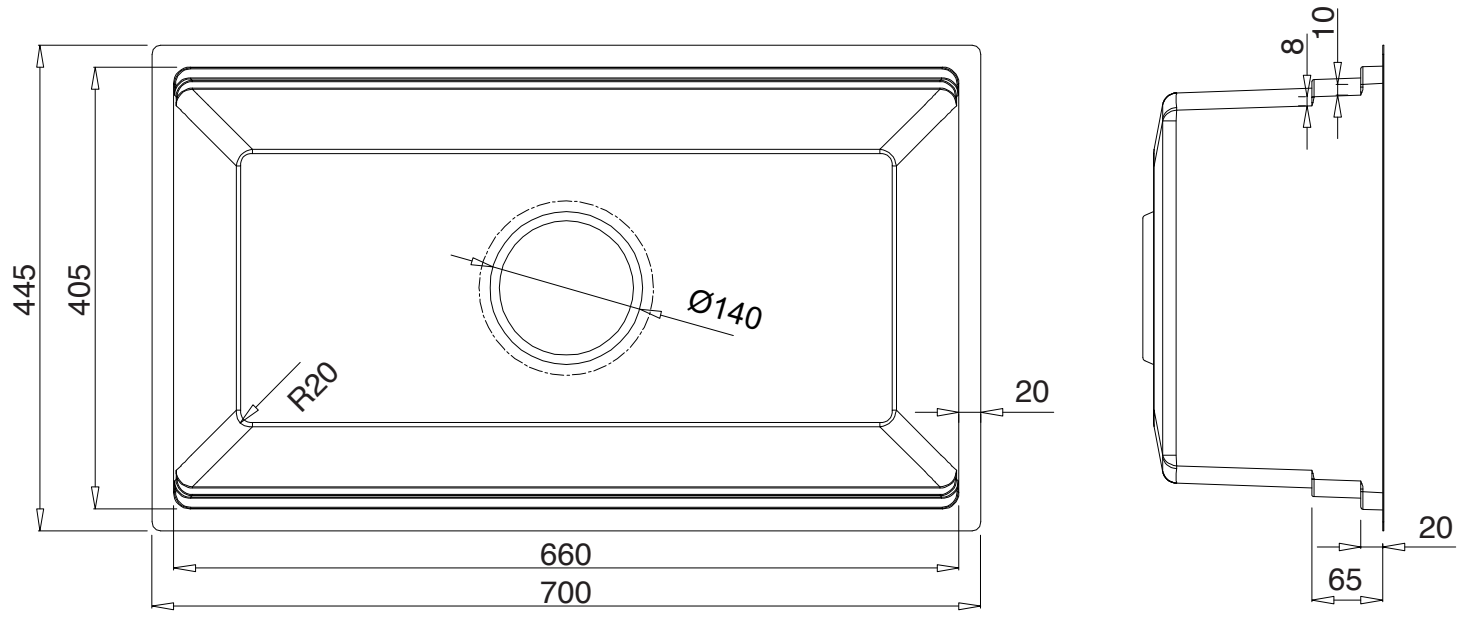

Klüber

MMC INTERNATIONAL COMPANY LIMITED	
MODEL	KWU8161FS-S70
UNIT	MM
MATERIAL	POSCO 304