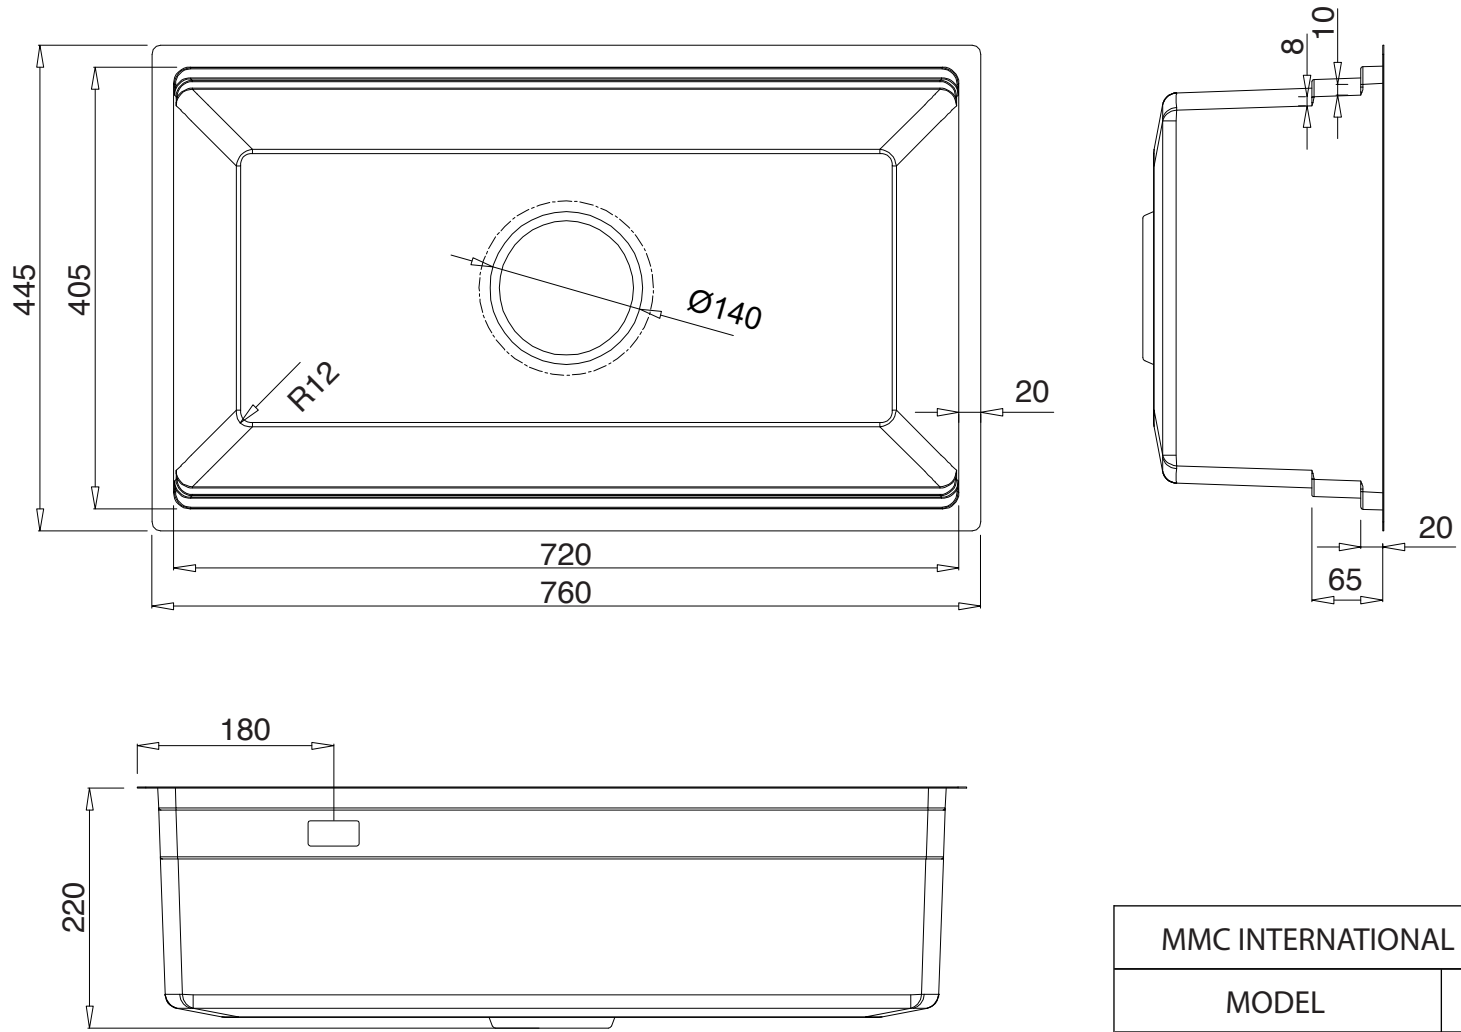

Klüber

MMC INTERNATIONAL COMPANY LIMITED	
MODEL	KWU8161FS-S76
UNIT	MM
MATERIAL	POSCO 304