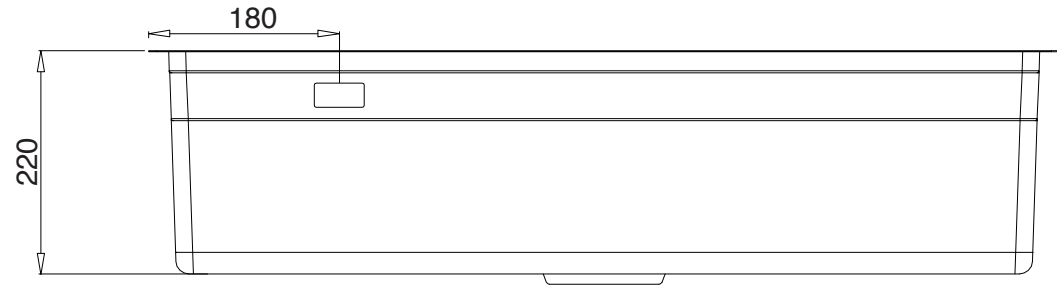

**Klüber**

MMC INTERNATIONAL COMPANY LIMITED	
MODEL	KWU8161FS-S86
UNIT	MM
MATERIAL	POSCO 304