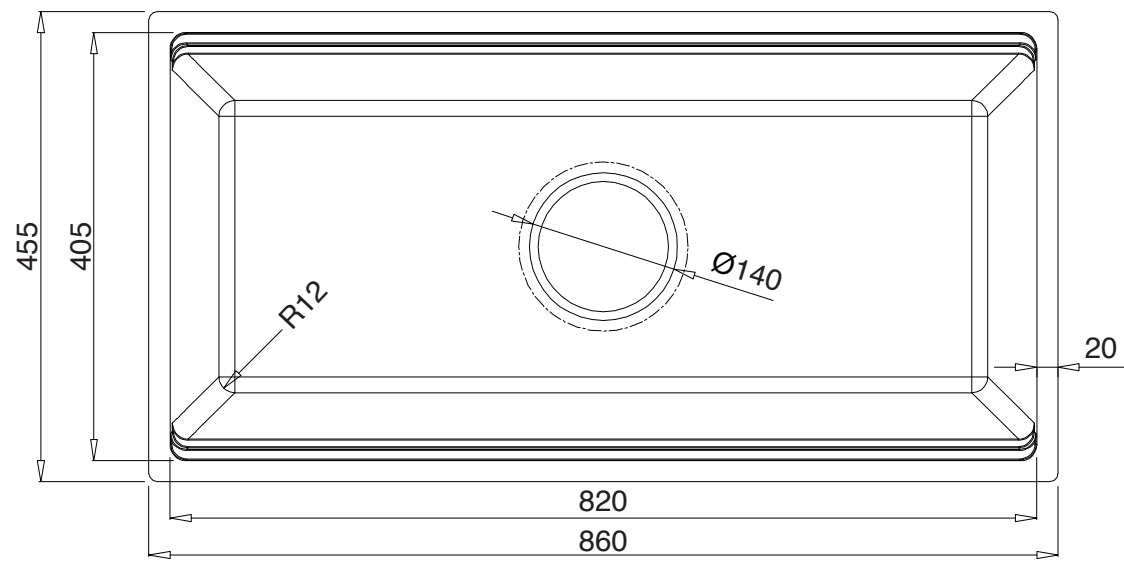

**Klüber**

MMC INTERNATIONAL COMPANY LIMITED	
MODEL	KWU8161FS-S86
UNIT	MM
MATERIAL	POSCO 304