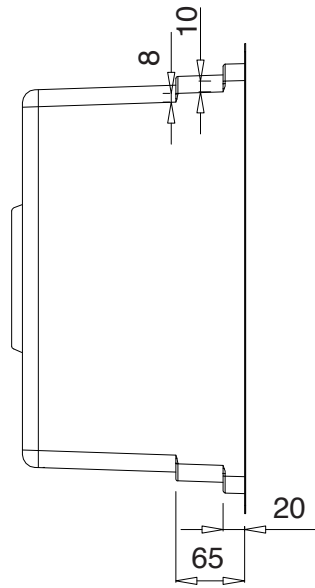

**Klüber**

MMC INTERNATIONAL COMPANY LIMITED	
MODEL	KWU8161FS-S86
UNIT	MM
MATERIAL	POSCO 304