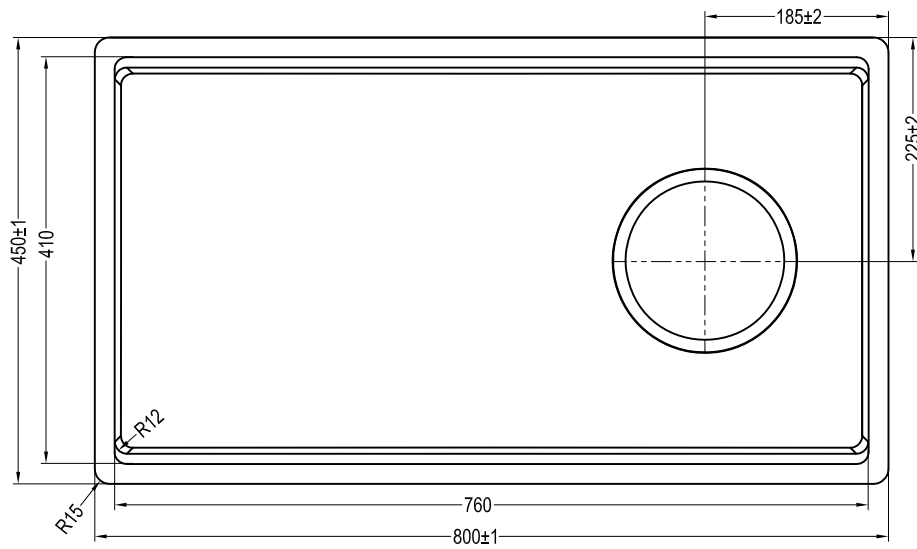

**Klüber**

MMC INTERNATIONAL COMPANY LIMITED

MODEL

KY8045FS

UNIT

MM

MATERIAL

POSCO 304