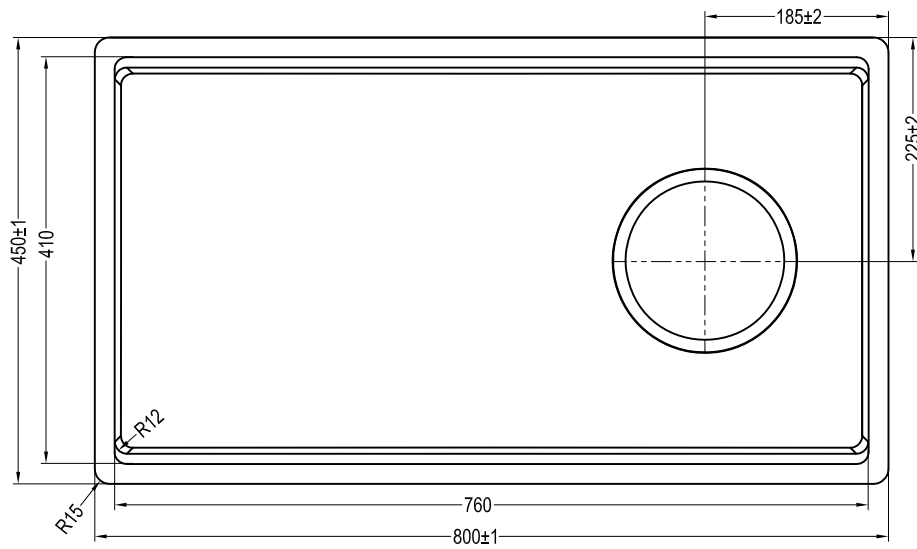

Klüber

| | |
|-----------------------------------|-----------|
| MMC INTERNATIONAL COMPANY LIMITED | |
| MODEL | KY8045ST |
| UNIT | MM |
| MATERIAL | POSCO 304 |