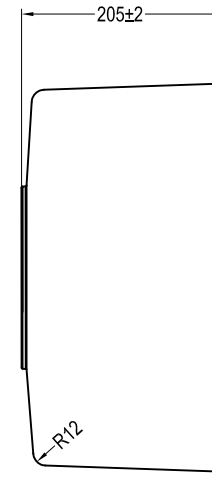

Klüber

| | |
|-----------------------------------|-----------|
| MMC INTERNATIONAL COMPANY LIMITED | |
| MODEL | KY8045ST |
| UNIT | MM |
| MATERIAL | POSCO 304 |