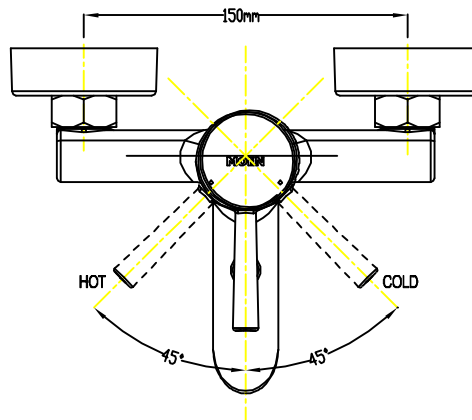

DESCRIPTION

- Metal construction with chrome finish
- R1/2 connections
- Includes hand-held shower, wall bracket and 150cm long hose

OPERATION

- Lever style handle
- Pull-on / Push-off
- Temperature controlled through 90 degree arc of handle travel

FLOW

- Flowrate at 0.3Mpa : about 19.8L/min in tub spout;
about 8.3L/min with hose and handheld shower

CARTRIDGE

- Ceramic 35mm cartridge design
- Nonmetallic / nonferrous and ceramic material

STANDARD

- Designed to meet GB 18145

WARRANTY

- 5 years limited warranty against leaks and drips

Essence

Single Handle Wall Mount Tub / Shower Faucet

Models: 14132

CRITICAL DIMENSION

(DO NOT SCALE)