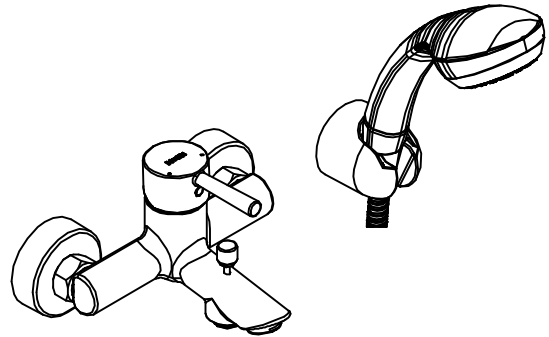

DESCRIPTION

- Metal construction with chrome finish
- R1/2 connections
- Includes hand-held shower, wall bracket and 150cm long hose

OPERATION

- Lever style handle
- Pull-on / Push-off
- Temperature controlled through 90 degree arc of handle travel

FLOW

- Flowrate at 0.3Mpa : about 19.8L/min in tub spout;
about 8.3L/min with hose and handheld shower

CARTRIDGE

- Ceramic 35mm cartridge design
- Nonmetallic / nonferrous and ceramic material

STANDARD

- Designed to meet GB 18145

WARRANTY

- 5 years limited warranty against leaks and drips

Essence

Single Handle Wall Mount Tub / Shower Faucet

Models: 14132

CRITICAL DIMENSION

(DO NOT SCALE)