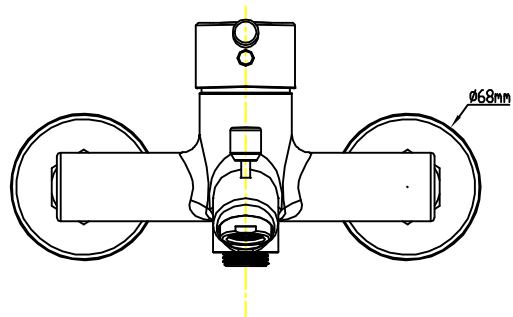

DESCRIPTION

- Metal construction with chrome finish
- R1/2 connections
- Includes hand-held shower, wall bracket and 150cm long hose

OPERATION

- Lever style handle
- Pull-on / Push-off
- Temperature controlled through 90 degree arc of handle travel

FLOW

- Flowrate at 0.3Mpa : about 19.8L/min in tub spout;
about 8.3L/min with hose and handheld shower

CARTRIDGE

- Ceramic 35mm cartridge design
- Nonmetallic / nonferrous and ceramic material

STANDARD

- Designed to meet GB 18145

WARRANTY

- 5 years limited warranty against leaks and drips

Essence

Single Handle Wall Mount Tub / Shower Faucet

Models: 14132

CRITICAL DIMENSION

(DO NOT SCALE)