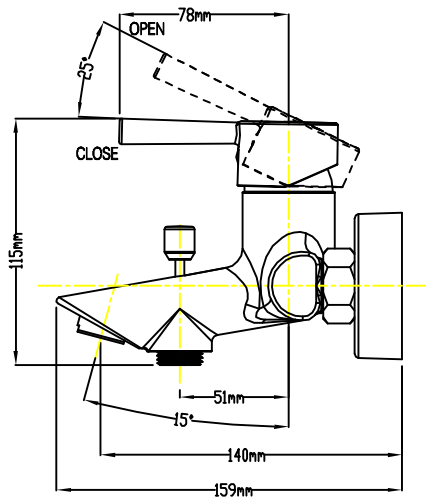

DESCRIPTION

- Metal construction with chrome finish
- R1/2 connections
- Includes hand-held shower, wall bracket and 150cm long hose

OPERATION

- Lever style handle
- Pull-on / Push-off
- Temperature controlled through 90 degree arc of handle travel

FLOW

- Flowrate at 0.3Mpa : about 19.8L/min in tub spout;
about 8.3L/min with hose and handheld shower

CARTRIDGE

- Ceramic 35mm cartridge design
- Nonmetallic / nonferrous and ceramic material

STANDARD

- Designed to meet GB 18145

WARRANTY

- 5 years limited warranty against leaks and drips

Essence

Single Handle Wall Mount Tub / Shower Faucet

Models: 14132

CRITICAL DIMENSION

(DO NOT SCALE)