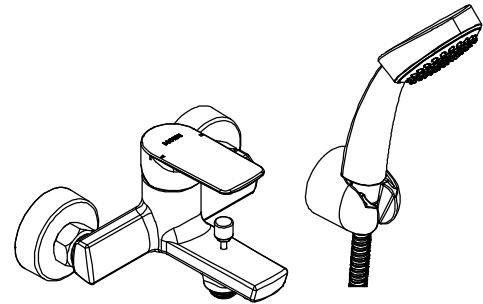

DESCRIPTION

- Metal construction with chrome finish
- G1/2 connections
- Includes hand-held shower, wall bracket and 150cm long hose

OPERATION

- Lever style handle
- Pull-on / Push-off
- Temperature controlled through 90 degree arc of handle travel

FLOW

- Flowrate at 0.3Mpa :about 20L/min in tub spout; about 7.3L/min with hose and handheld shower

CARTRIDGE

- Ceramic 35mm cartridge design
- Nonmetallic / nonferrous and ceramic material

STANDARD

- Designed to meet GB 18145

WARRANTY

- 5 years limited warranty against leaks and drips

AURELIA
Single Handle Wall Mount Tub Shower Faucet
Models: 21132

CRITICAL DIMENSION

(DO NOT SCALE)