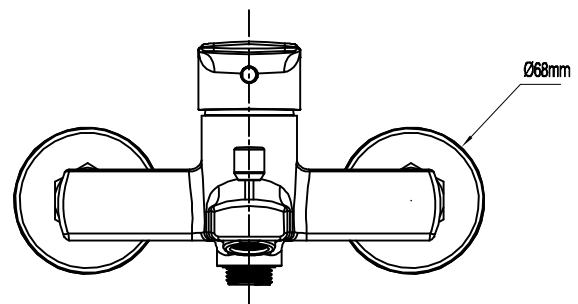

DESCRIPTION

- Metal construction with chrome finish
- G1/2 connections
- Includes hand-held shower, wall bracket and 150cm long hose

OPERATION

- Lever style handle
- Pull-on / Push-off
- Temperature controlled through 90 degree arc of handle travel

FLOW

- Flowrate at 0.3Mpa :about 20L/min in tub spout; about 7.3L/min with hose and handheld shower

CARTRIDGE

- Ceramic 35mm cartridge design
- Nonmetallic / nonferrous and ceramic material

STANDARD

- Designed to meet GB 18145

WARRANTY

- 5 years limited warranty against leaks and drips

AURELIA
Single Handle Wall Mount Tub Shower Faucet
Models: 21132

CRITICAL DIMENSION

(DO NOT SCALE)