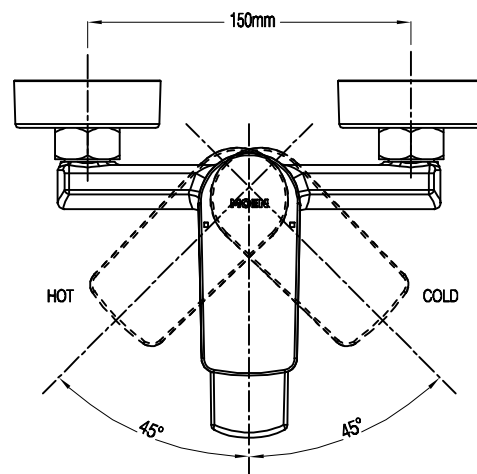

DESCRIPTION

- Metal construction with chrome finish
- G1/2 connections
- Includes hand-held shower, wall bracket and 150cm long hose

OPERATION

- Lever style handle
- Pull-on / Push-off
- Temperature controlled through 90 degree arc of handle travel

FLOW

- Flowrate at 0.3Mpa :about 20L/min in tub spout; about 7.3L/min with hose and handheld shower

CARTRIDGE

- Ceramic 35mm cartridge design
- Nonmetallic / nonferrous and ceramic material

STANDARD

- Designed to meet GB 18145

WARRANTY

- 5 years limited warranty against leaks and drips

AURELIA
Single Handle Wall Mount Tub Shower Faucet
Models: 21132

CRITICAL DIMENSION

(DO NOT SCALE)