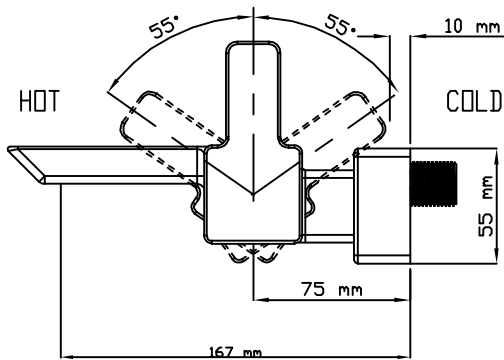

## DESCRIPTION

- Metal construction with chrome plated finish
- G1/2 inlet connections
- Includes single function hand-held shower, wall bracket and 175cm long shower hose

## CARTRIDGE

- Ceramic 35mm cartridge design
- Nonmetallic / nonferrous and ceramic material
- Adjustable temperature limit stop

## CRITICAL DIMENSIONS

(DO NOT SCALE)