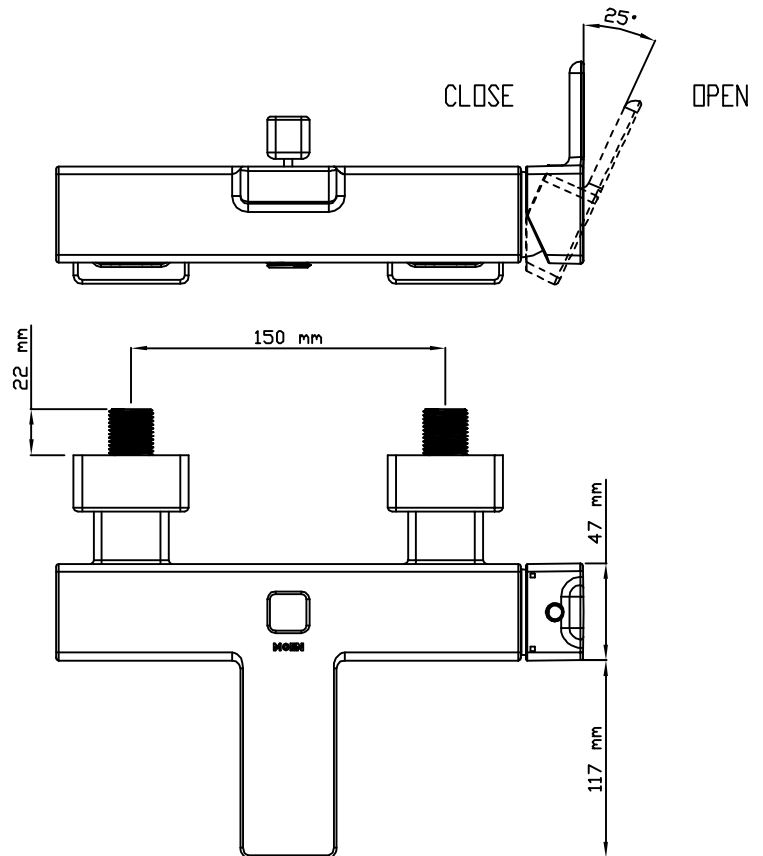

## DESCRIPTION

- Metal construction with chrome plated finish
- G1/2 inlet connections
- Includes single function hand-held shower, wall bracket and 175cm long shower hose

## CARTRIDGE

- Ceramic 35mm cartridge design
- Nonmetallic / nonferrous and ceramic material
- Adjustable temperature limit stop

## CRITICAL DIMENSIONS

(DO NOT SCALE)