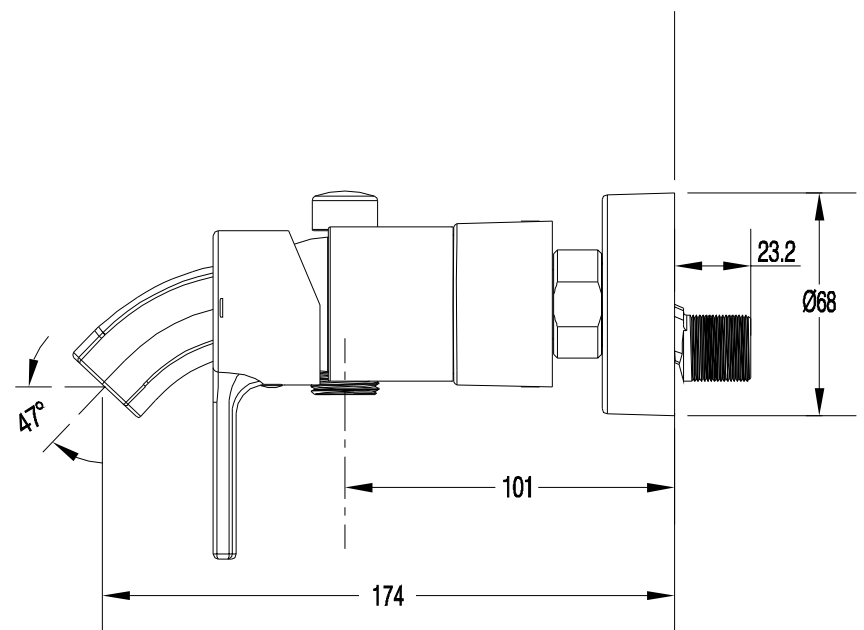

DESCRIPTION

- Metal construction with chrome finish
- R1/2 THD inlet connections
- Includes hand-held shower, wall bracket and 175cm long hose

OPERATION

- Lever style handle
- Pull-on / Push-off
- Temperature controlled through 110 degree arc of handle travel

FLOW

- Flowrate is 0.33L/s minimum at 0.3Mpa

CARTRIDGE

- Ceramic 35mm cartridge
- Nonmetallic / nonferrous and ceramic material

STANDARD

- Designed to meet GB-18145 standard

WARRANTY

- 5 years limited warranty against leaks and drips

Fascination
Single Handle Wall Mount Tub Shower

Model:63132

CRITICAL DIMENSION
(DO NOT SCALE)