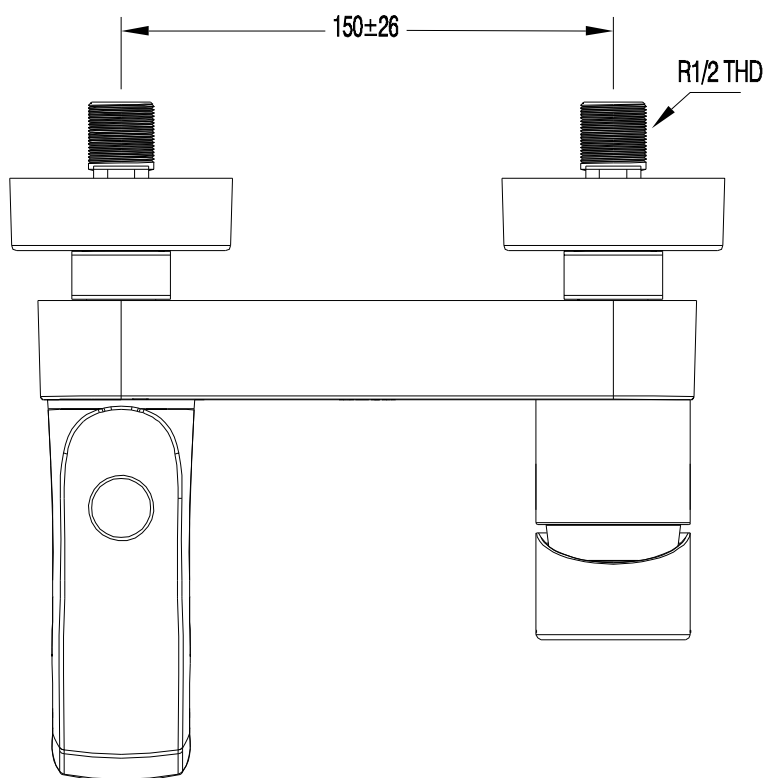

DESCRIPTION

- Metal construction with chrome finish
- R1/2 THD inlet connections
- Includes hand-held shower, wall bracket and 175cm long hose

OPERATION

- Lever style handle
- Pull-on / Push-off
- Temperature controlled through 110 degree arc of handle travel

FLOW

- Flowrate is 0.33L/s minimum at 0.3Mpa

CARTRIDGE

- Ceramic 35mm cartridge
- Nonmetallic / nonferrous and ceramic material

STANDARD

- Designed to meet GB-18145 standard

WARRANTY

- 5 years limited warranty against leaks and drips

Fascination
Single Handle Wall Mount Tub Shower

Model:63132

CRITICAL DIMENSION
(DO NOT SCALE)