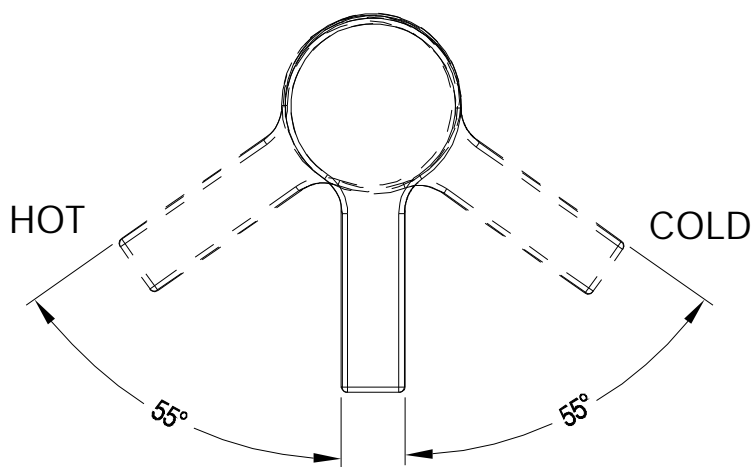

DESCRIPTION

- Metal construction with chrome finish
- R1/2 THD inlet connections
- Includes hand-held shower, wall bracket and 175cm long hose

OPERATION

- Lever style handle
- Pull-on / Push-off
- Temperature controlled through 110 degree arc of handle travel

FLOW

- Flowrate is 0.33L/s minimum at 0.3Mpa

CARTRIDGE

- Ceramic 35mm cartridge
- Nonmetallic / nonferrous and ceramic material

STANDARD

- Designed to meet GB-18145 standard

WARRANTY

- 5 years limited warranty against leaks and drips

Fascination
Single Handle Wall Mount Tub Shower

Model:63132

CRITICAL DIMENSION
(DO NOT SCALE)