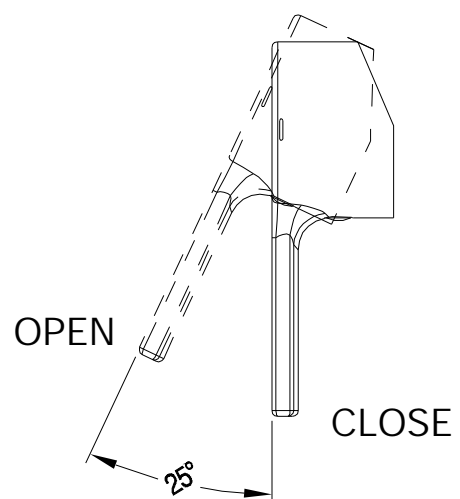

DESCRIPTION

- Metal construction with chrome finish
- R1/2 THD inlet connections
- Includes hand-held shower, wall bracket and 175cm long hose

OPERATION

- Lever style handle
- Pull-on / Push-off
- Temperature controlled through 110 degree arc of handle travel

FLOW

- Flowrate is 0.33L/s minimum at 0.3Mpa

CARTRIDGE

- Ceramic 35mm cartridge
- Nonmetallic / nonferrous and ceramic material

STANDARD

- Designed to meet GB-18145 standard

WARRANTY

- 5 years limited warranty against leaks and drips

Fascination
Single Handle Wall Mount Tub Shower

Model:63132

CRITICAL DIMENSION
(DO NOT SCALE)