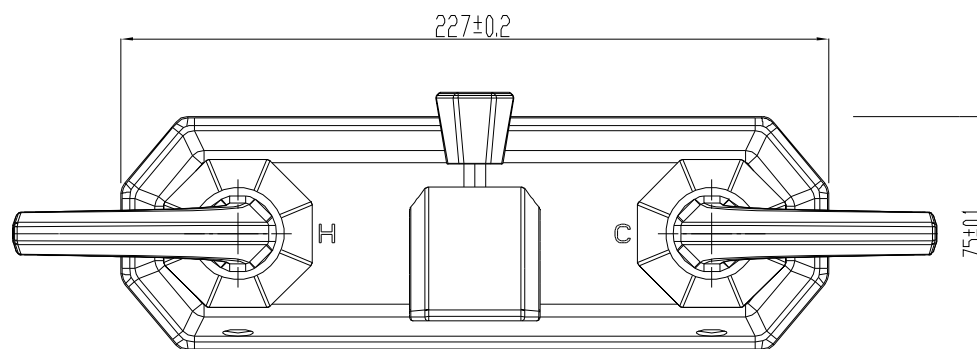

CRITICAL DIMENSION

(DO NOT SCALE)