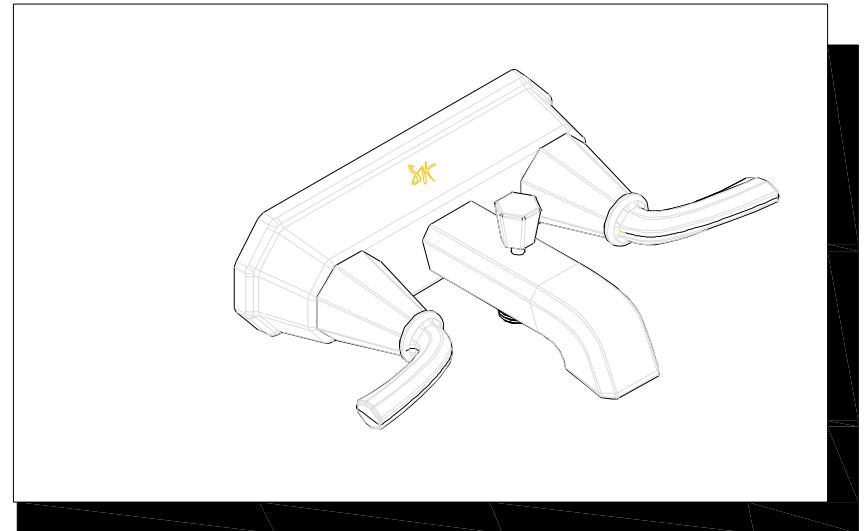

DESCRIPTION

- Metal construction with a chrome finish
- 1/2" inlet connections
- Designed to be installed on built-up decks or on finished surfaces up to 70mm thick.

OPERATION

- Lever style handles
- Rotate cold side clockwise to open (counterclockwise to close) and rotate hot side counterclockwise to open (clockwise to close)

FLOW

- Flowrate is 0.33L/s minimum under 0.3Mpa

CARTRIDGE

- Moen Cartridge design
- Nonmetallic and stainless steel material

STANDARD

- Designed to meet GB standards

WARRANTY

- 5 years limited warranty against leaks and drips

Felicity WM T/S Faucet
Models: S24132