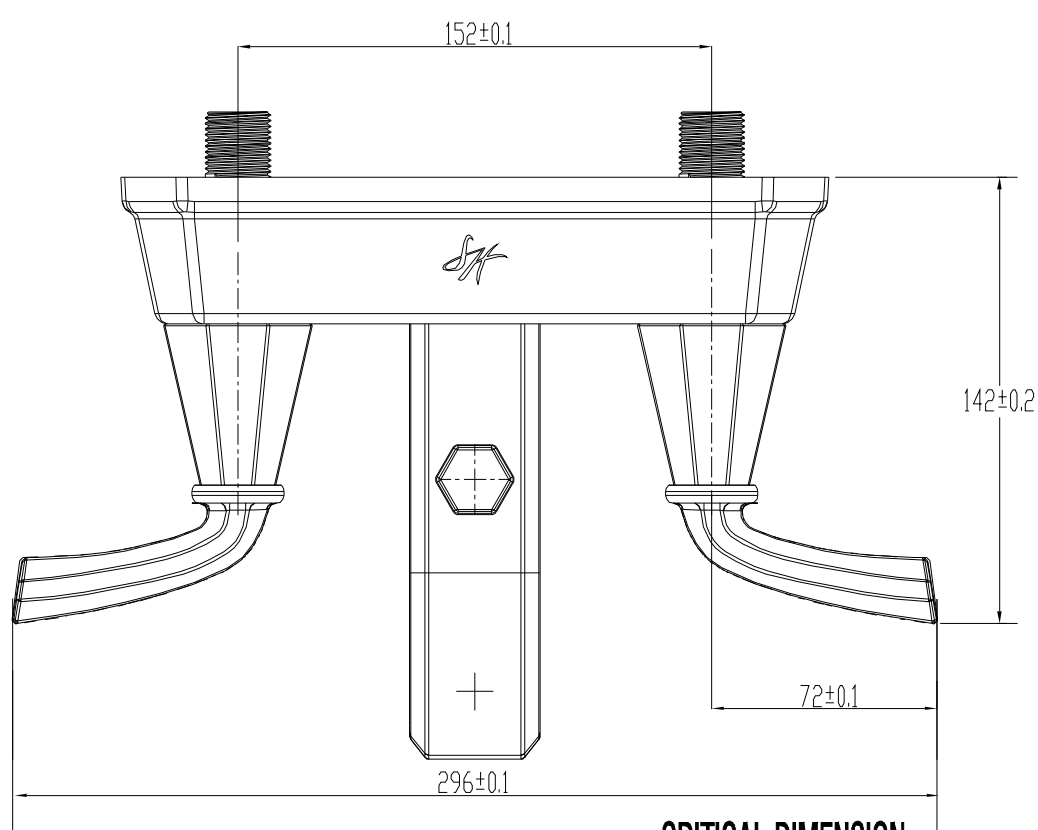

CRITICAL DIMENSION

(DO NOT SCALE)