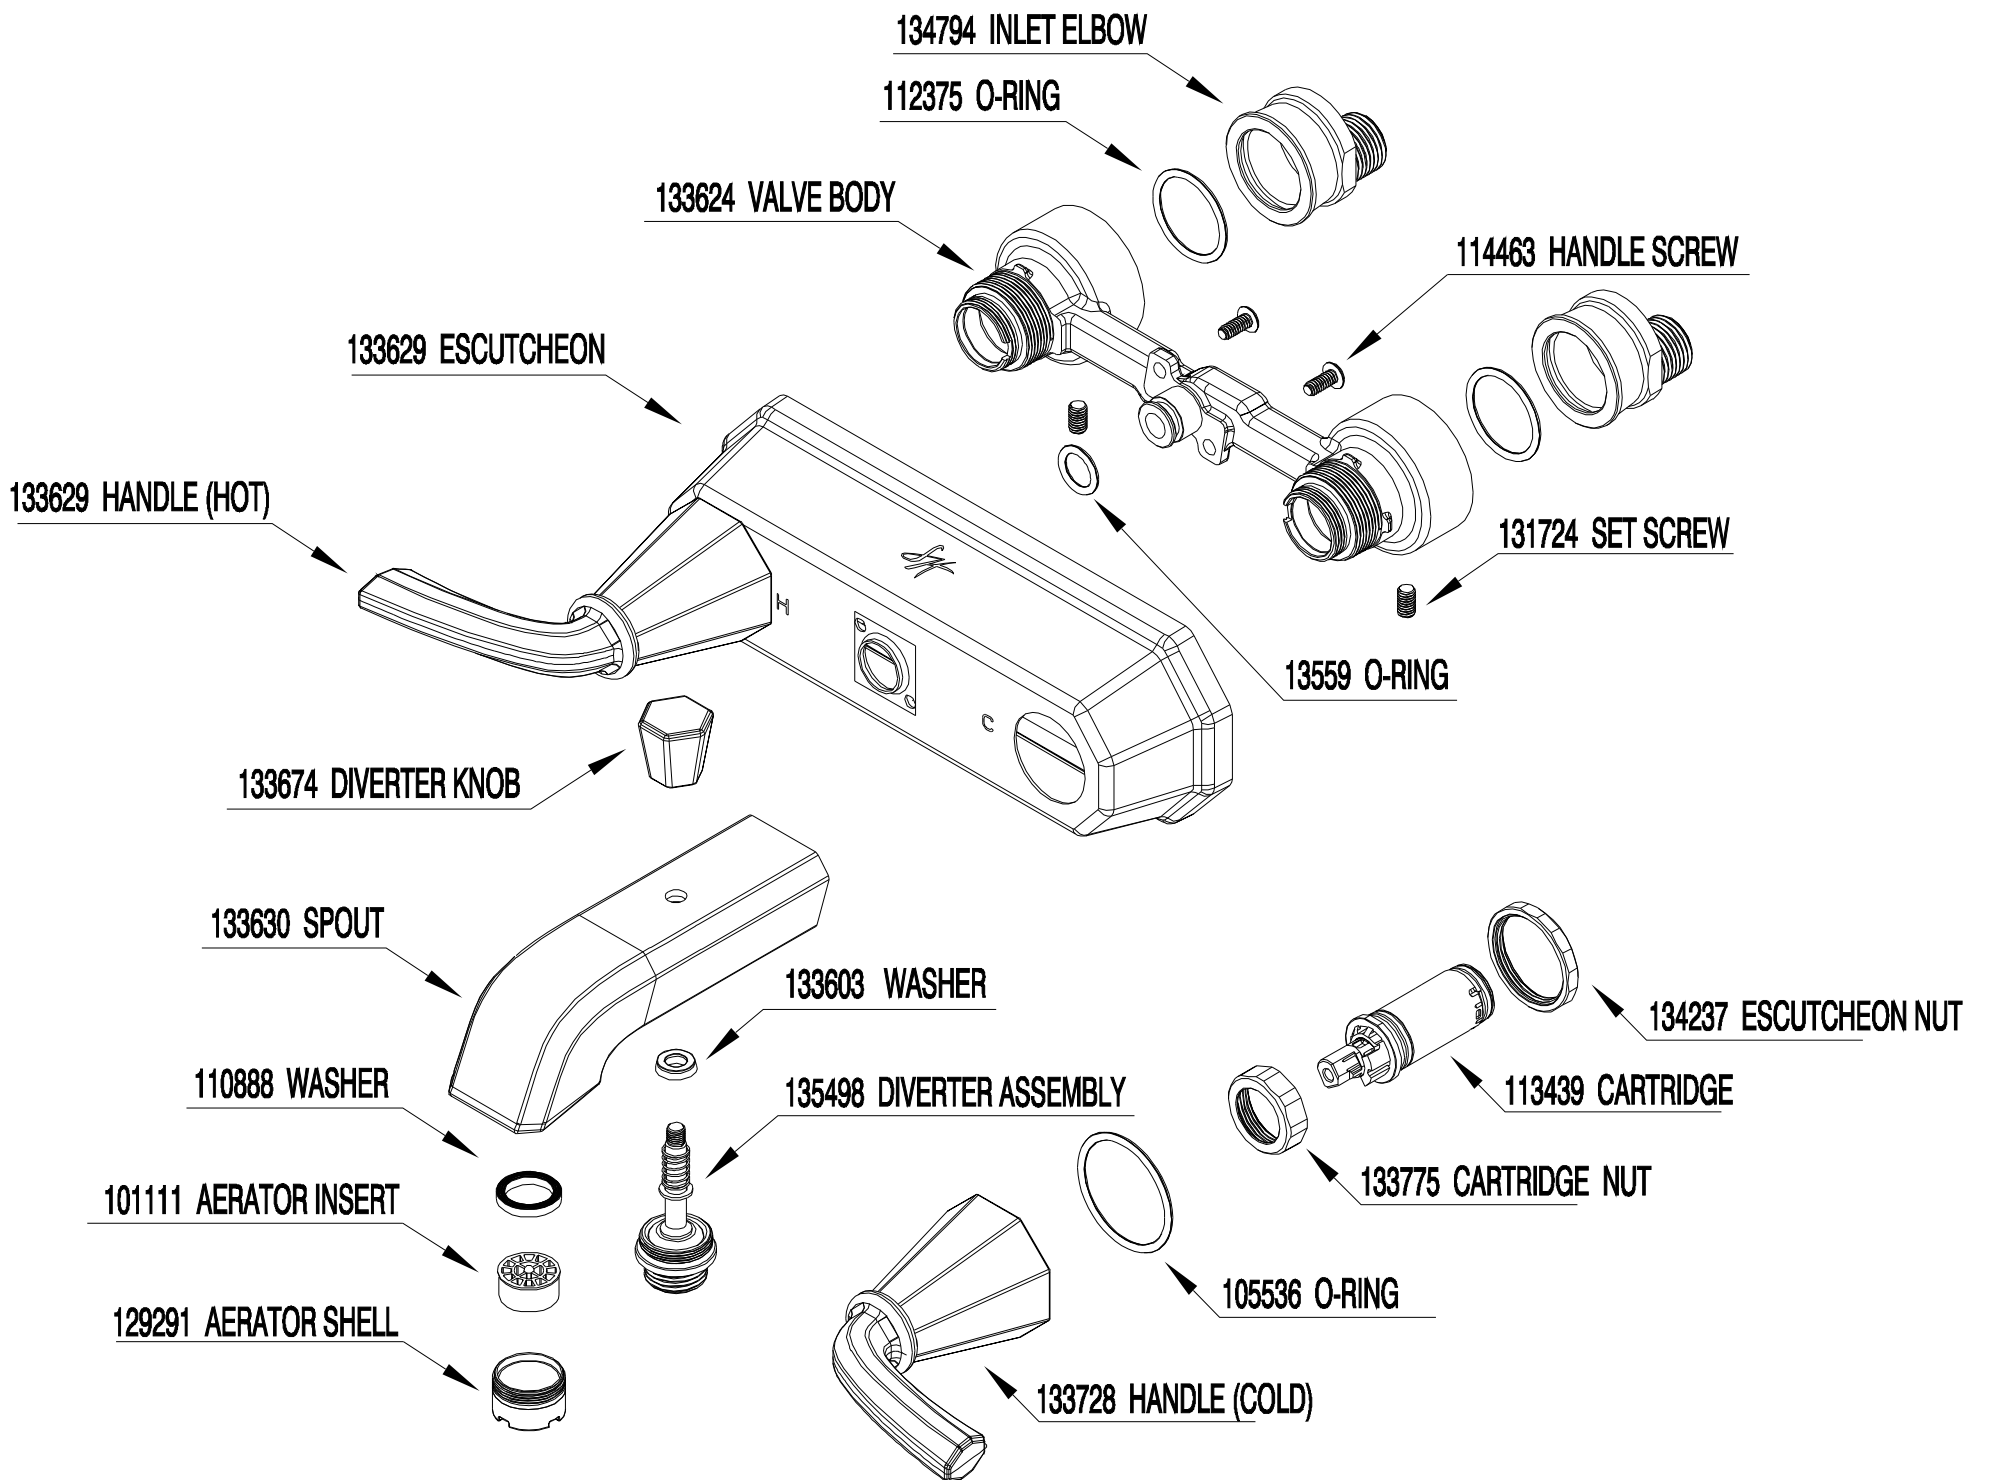

DESCRIPTION

Felicity WM T/S Faucet		
<u>MODEL</u>	<u>HANDLE TYPE</u>	<u>FINISH</u>
S24132	LEVER	Chrome

### DESCRIPTION

- Metal construction with a chrome finish
- 1/2" inlet connections
- Designed to be installed on built-up decks or on finished surfaces up to 70mm thick.

### OPERATION

- Lever style handles
- Rotate cold side clockwise to open (counterclockwise to close) and rotate hot side counterclockwise to open (clockwise to close)