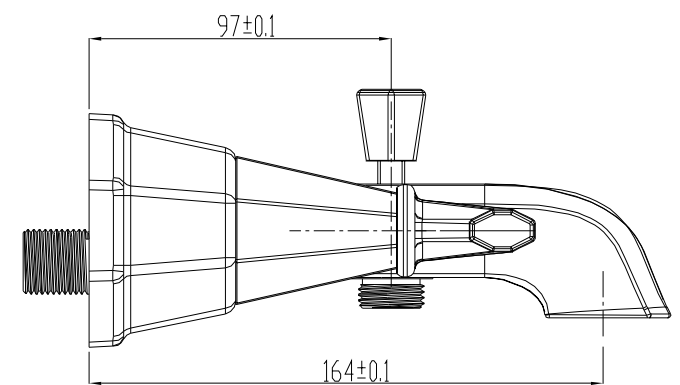

CRITICAL DIMENSION

(DO NOT SCALE)