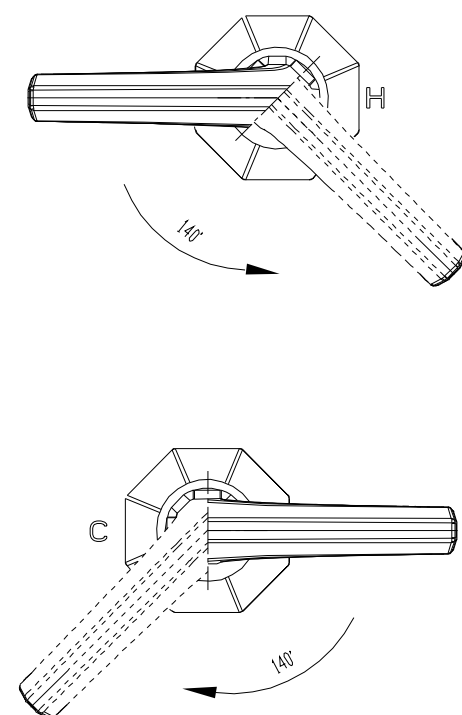

CRITICAL DIMENSION

(DO NOT SCALE)