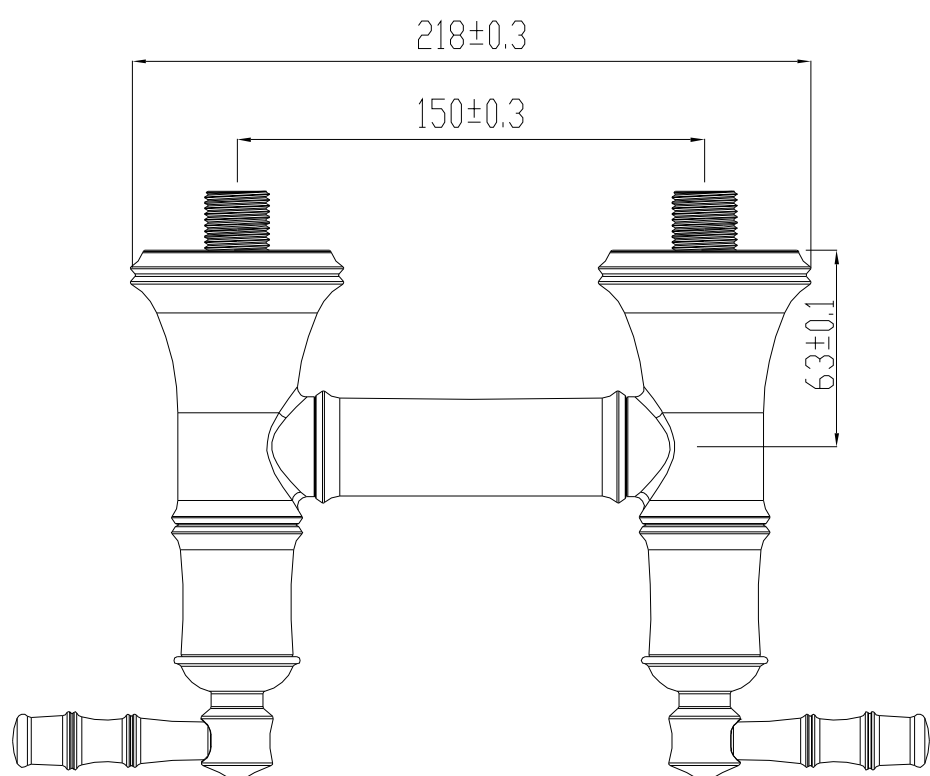

DESCRIPTION

SH Bamboo WM T/S Faucet		
<u>MODEL</u>	<u>HANDLE TYPE</u>	<u>FINISH</u>
S88132BN	LEVER	Chrome

DESCRIPTION

- Metal construction with a chrome finish
- 1/2 inlet connections
- Designed to be installed on built-up decks or on finished surfaces up to 70mm thick.

OPERATION

- Lever style handles
- Rotate cold side clockwise to open (counterclockwise to close) and rotate hot side counterclockwise to open (clockwise to close)

FLOW

- Flowrate is 0.33L/s minimum under 0.3Mpa

CARTRIDGE

- Moen Cartridge design
- Nonmetallic and stainless steel material

STANDARD

- Designed to meet GB standards

WARRANTY

- 5 years limited warranty against leaks and drips

SH Bamboo WM T/S Faucet
Models: S88132BN

NOTE:SPOUT INSTALLS THROUGH 37mm MIN. DIA. HOLE
VALVES INSTALL THROUGH 32mm MIN. DIA. HOLE

CRITICAL DIMENSION

(DO NOT SCALE)