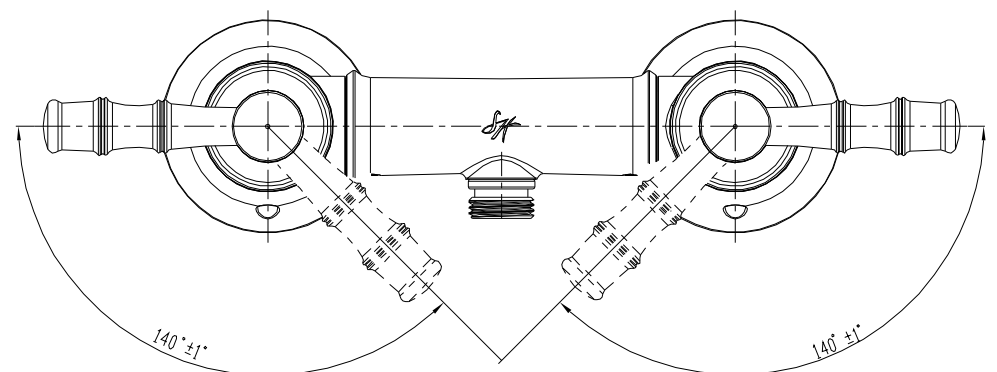

DESCRIPTION

SH Bamboo WM T/S Faucet		
<u>MODEL</u>	<u>HANDLE TYPE</u>	<u>FINISH</u>
S88132BN	LEVER	Chrome

DESCRIPTION

- Metal construction with a chrome finish
- 1/2 inlet connections
- Designed to be installed on built-up decks or on finished surfaces up to 70mm thick.

OPERATION

- Lever style handles
- Rotate cold side clockwise to open (counterclockwise to close) and rotate hot side counterclockwise to open (clockwise to close)

FLOW

- Flowrate is 0.33L/s minimum under 0.3Mpa

CARTRIDGE

- Moen Cartridge design
- Nonmetallic and stainless steel material

STANDARD

- Designed to meet GB standards

WARRANTY

- 5 years limited warranty against leaks and drips

SH Bamboo WM T/S Faucet
Models: S88132BN

NOTE:SPOUT INSTALLS THROUGH 37mm MIN. DIA. HOLE
VALVES INSTALL THROUGH 32mm MIN. DIA. HOLE

CRITICAL DIMENSION

(DO NOT SCALE)