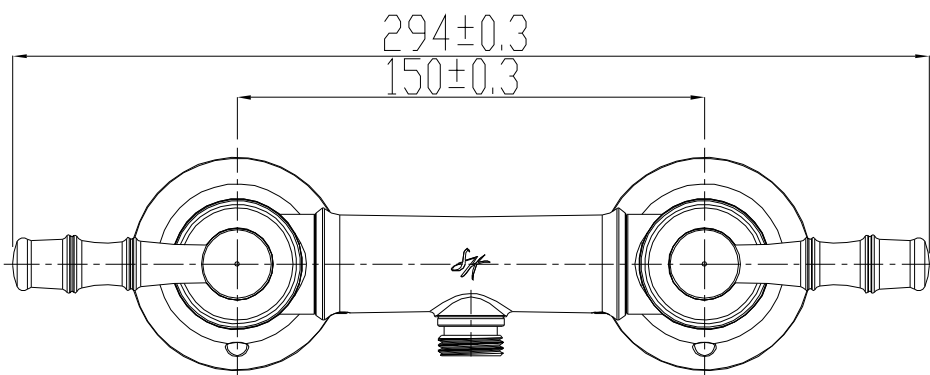

DESCRIPTION

SH Bamboo WM T/S Faucet		
<u>MODEL</u>	<u>HANDLE TYPE</u>	<u>FINISH</u>
S88132BN	LEVER	Chrome

DESCRIPTION

- Metal construction with a chrome finish
- 1/2 inlet connections
- Designed to be installed on built-up decks or on finished surfaces up to 70mm thick.

OPERATION

- Lever style handles
- Rotate cold side clockwise to open (counterclockwise to close) and rotate hot side counterclockwise to open (clockwise to close)

FLOW

- Flowrate is 0.33L/s minimum under 0.3Mpa

NOTE:SPOUT INSTALLS THROUGH 37mm MIN. DIA. HOLE
VALVES INSTALL THROUGH 32mm MIN. DIA. HOLE

CRITICAL DIMENSION

(DO NOT SCALE)