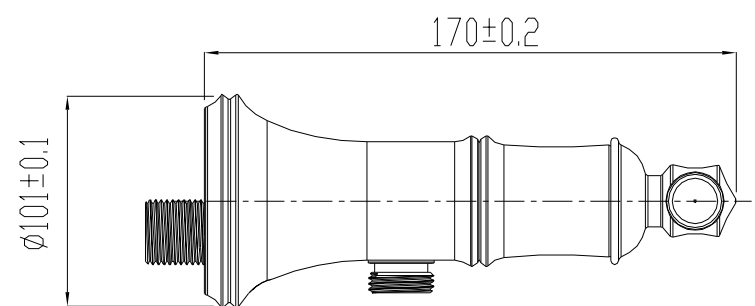

DESCRIPTION

SH Bamboo WM T/S Faucet		
<u>MODEL</u>	<u>HANDLE TYPE</u>	<u>FINISH</u>
S88132BN	LEVER	Chrome

DESCRIPTION

- Metal construction with a chrome finish
- 1/2 inlet connections
- Designed to be installed on built-up decks or on finished surfaces up to 70mm thick.

OPERATION

- Lever style handles
- Rotate cold side clockwise to open (counterclockwise to close) and rotate hot side counterclockwise to open (clockwise to close)

FLOW

- Flowrate is 0.33L/s minimum under 0.3Mpa

NOTE:SPOUT INSTALLS THROUGH 37mm MIN. DIA. HOLE
VALVES INSTALL THROUGH 32mm MIN. DIA. HOLE

CRITICAL DIMENSION

(DO NOT SCALE)