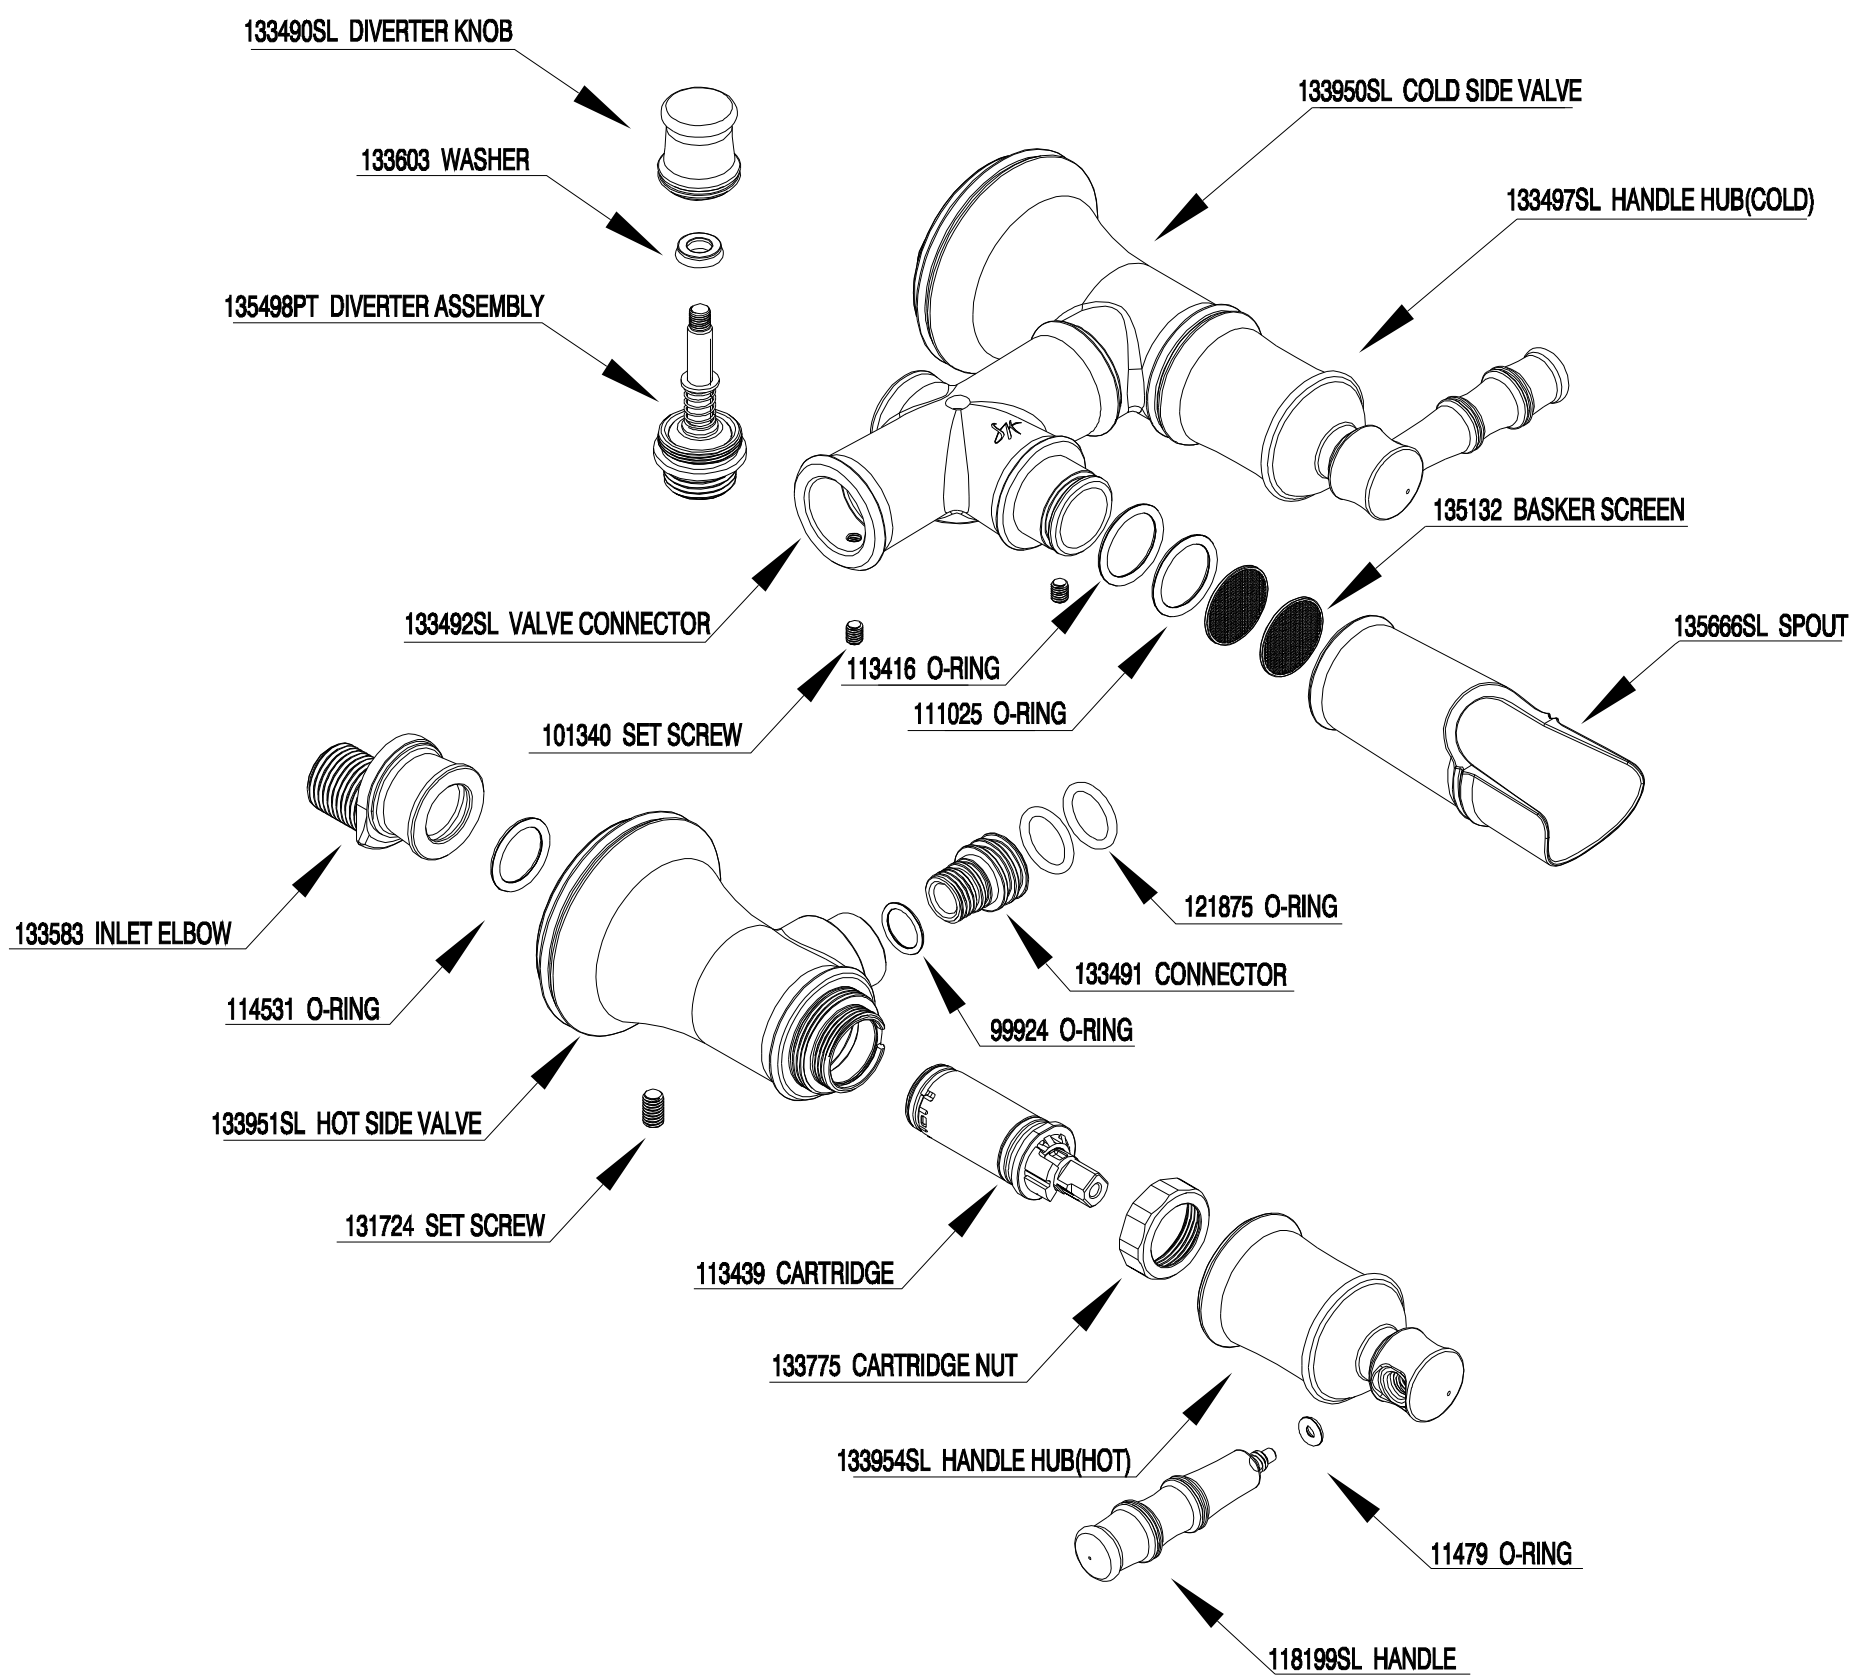

DESCRIPTION

SH Bamboo WM T/S Faucet		
<u>MODEL</u>	<u>HANDLE TYPE</u>	<u>FINISH</u>
S88132BN	LEVER	Chrome

DESCRIPTION

- Metal construction with a chrome finish
- 1/2 inlet connections
- Designed to be installed on built-up decks or on finished surfaces up to 70mm thick.

OPERATION

- Lever style handles
- Rotate cold side clockwise to open (counterclockwise to close) and rotate hot side counterclockwise to open (clockwise to close)

FLOW

- Flowrate is 0.33L/s minimum under 0.3Mpa

CARTRIDGE

- Moen Cartridge design
- Nonmetallic and stainless steel material

STANDARD

- Designed to meet GB standards

WARRANTY

- 5 years limited warranty against leaks and drips

SH Bamboo WM T/S Faucet
Models: S88132BN

NOTE:SPOUT INSTALLS THROUGH 37mm MIN. DIA. HOLE
VALVES INSTALL THROUGH 32mm MIN. DIA. HOLE

CRITICAL DIMENSION

(DO NOT SCALE)