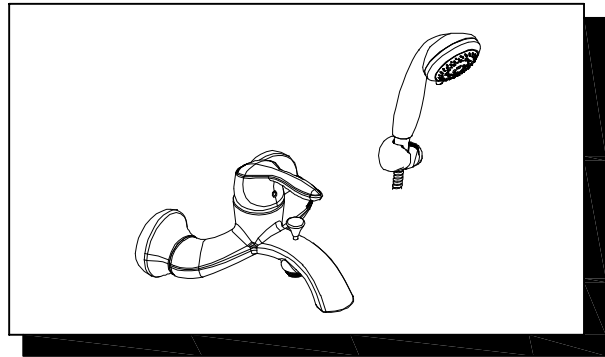

DESCRIPTION

- Metal construction with a Chrome / BN/ ORB
- G1/2 quick inlet connections
- Includes hand-held shower, wall bracket
- and 175cm long hose

OPERATION

- Lever style handle
- Pull-on / Push-off
- Temperature controlled through 110 degree arc of handle travel

FLOW

- Flowrate is 0.33L/s minimum under 0.3Mpa

CARTRIDGE

- Ceramic 35mm cartridge design
- Nonmetallic / nonferrous and ceramic material

STANDARD

- Designed to meet GB standard

WARRANTY

- 5 years limited warranty against leaks and drips

Eva

Single Handle Wall Mount Tub Shower

Models:64132; 64132BN; 64132ORB

CRITICAL DIMENSION

(DO NOT SCALE)