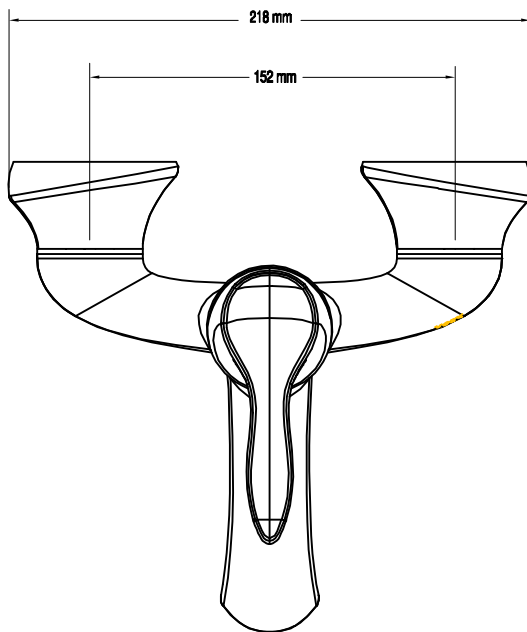

DESCRIPTION

- Metal construction with a Chrome / BN/ ORB
- G1/2 quick inlet connections
- Includes hand-held shower, wall bracket
- and 175cm long hose

OPERATION

- Lever style handle
- Pull-on / Push-off
- Temperature controlled through 110 degree arc of handle travel

FLOW

- Flowrate is 0.33L/s minimum under 0.3Mpa

CARTRIDGE

- Ceramic 35mm cartridge design
- Nonmetallic / nonferrous and ceramic material

STANDARD

- Designed to meet GB standard

WARRANTY

- 5 years limited warranty against leaks and drips

Eva

Single Handle Wall Mount Tub Shower

Models:64132; 64132BN; 64132ORB

CRITICAL DIMENSION

(DO NOT SCALE)