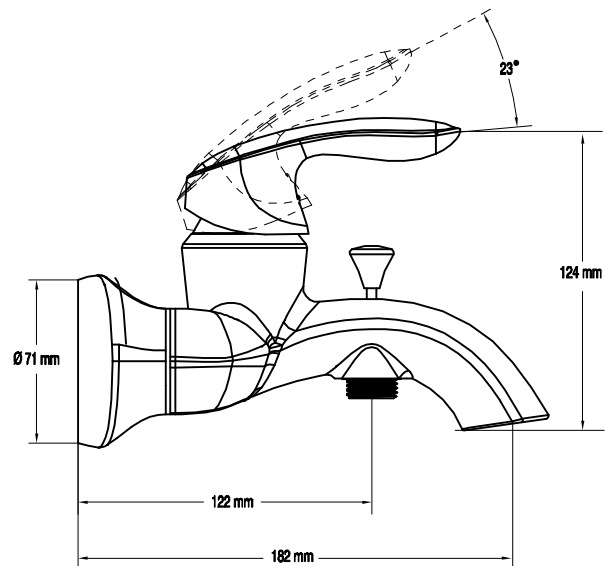

DESCRIPTION

- Metal construction with a Chrome / BN/ ORB
- G1/2 quick inlet connections
- Includes hand-held shower, wall bracket
- and 175cm long hose

OPERATION

- Lever style handle
- Pull-on / Push-off
- Temperature controlled through 110 degree arc of handle travel

FLOW

- Flowrate is 0.33L/s minimum under 0.3Mpa

CARTRIDGE

- Ceramic 35mm cartridge design
- Nonmetallic / nonferrous and ceramic material

STANDARD

- Designed to meet GB standard

WARRANTY

- 5 years limited warranty against leaks and drips

Eva

Single Handle Wall Mount Tub Shower

Models:64132; 64132BN; 64132ORB

CRITICAL DIMENSION

(DO NOT SCALE)