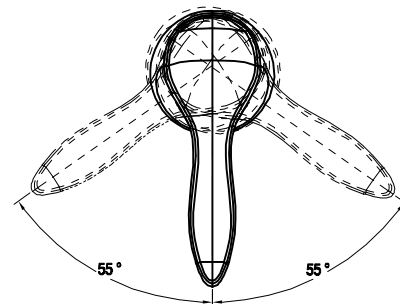

DESCRIPTION

- Metal construction with a Chrome / BN/ ORB
- G1/2 quick inlet connections
- Includes hand-held shower, wall bracket
- and 175cm long hose

OPERATION

- Lever style handle
- Pull-on / Push-off
- Temperature controlled through 110 degree arc of handle travel

FLOW

- Flowrate is 0.33L/s minimum under 0.3Mpa

CARTRIDGE

- Ceramic 35mm cartridge design
- Nonmetallic / nonferrous and ceramic material

STANDARD

- Designed to meet GB standard

WARRANTY

- 5 years limited warranty against leaks and drips

Eva

Single Handle Wall Mount Tub Shower

Models:64132; 64132BN; 64132ORB

CRITICAL DIMENSION

(DO NOT SCALE)