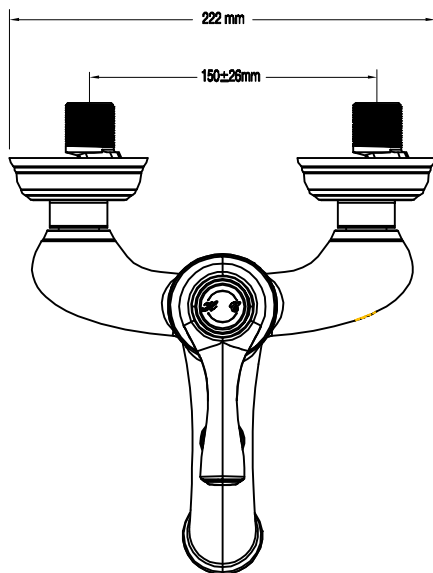

DESCRIPTION

- Metal construction with a chrome finish
- R1/2 inlet connections
- Includes hand-held shower, wall bracket
- and 175cm long hose

OPERATION

- Lever style handle
- Pull-on / Push-off
- Temperature controlled through 110 degree arc of handle travel

FLOW

- Flowrate is 0.33L/s minimum under 0.3Mpa

CARTRIDGE

- Ceramic 35mm cartridge design
- Nonmetallic / nonferrous and ceramic material

STANDARD

- Designed to meet GB standard

WARRANTY

- 5 years limited warranty against leaks and drips

Kingsley
Single Handle Wall Mount Tub Shower

Models:65132

CRITICAL DIMENSION

(DO NOT SCALE)

5 Function Handheld Shower

- Dripping
- Shower spray
- Showerspray & revolving massage
- Revolving massage
- Aeration

Dripping

Shower spray

Showerspray & revolving massage

Revolving massage

Aeration

CRITICAL DIMENSION

(DO NOT SCALE)