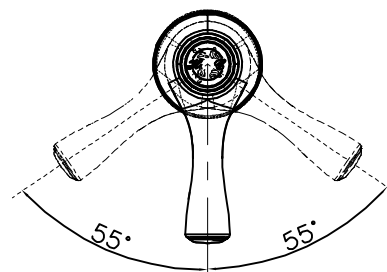

DESCRIPTION

- Metal construction with a chrome finish
- R1/2 inlet connections
- Includes hand-held shower, wall bracket
- and 175cm long hose

OPERATION

- Lever style handle
- Pull-on / Push-off
- Temperature controlled through 110 degree arc of handle travel

FLOW

- Flowrate is 0.33L/s minimum under 0.3Mpa

CARTRIDGE

- Ceramic 35mm cartridge design
- Nonmetallic / nonferrous and ceramic material

STANDARD

- Designed to meet GB standard

WARRANTY

- 5 years limited warranty against leaks and drips

Kingsley
Single Handle Wall Mount Tub Shower

Models:65132

CRITICAL DIMENSION

(DO NOT SCALE)

5 Function Handheld Shower

- Dripping
- Shower spray
- Showerspray & revolving massage
- Revolving massage
- Aeration

Dripping

Shower spray

Showerspray & revolving massage

Revolving massage

Aeration

CRITICAL DIMENSION

(DO NOT SCALE)