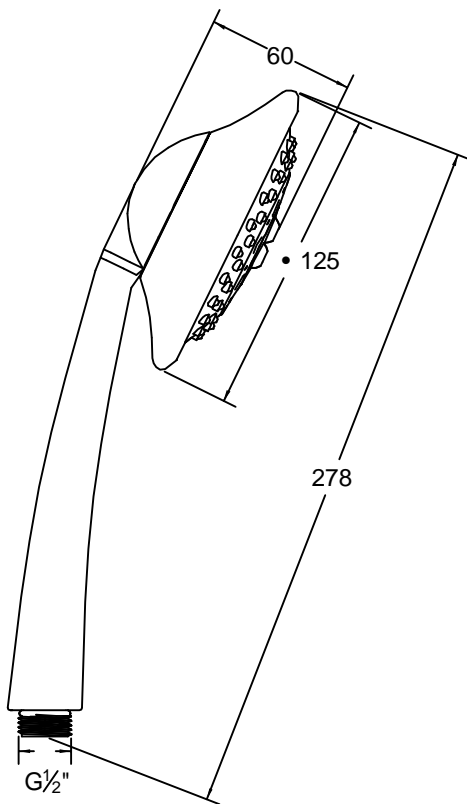

DESCRIPTION

- Metal construction with a chrome finish
- R1/2 inlet connections
- Includes hand-held shower, wall bracket
- and 175cm long hose

OPERATION

- Lever style handle
- Pull-on / Push-off
- Temperature controlled through 110 degree arc of handle travel

FLOW

- Flowrate is 0.33L/s minimum under 0.3Mpa

CARTRIDGE

- Ceramic 35mm cartridge design
- Nonmetallic / nonferrous and ceramic material

STANDARD

- Designed to meet GB standard

WARRANTY

- 5 years limited warranty against leaks and drips

Kingsley
Single Handle Wall Mount Tub Shower

Models:65132

CRITICAL DIMENSION

(DO NOT SCALE)

5 Function Handheld Shower

- Dripping
- Shower spray
- Showerspray & revolving massage
- Revolving massage
- Aeration

Dripping

Shower spray

Showerspray & revolving massage

Revolving massage

Aeration

CRITICAL DIMENSION

(DO NOT SCALE)