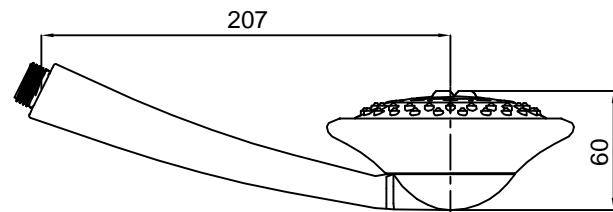

DESCRIPTION

- Metal construction with a chrome finish
- R1/2 inlet connections
- Includes hand-held shower, wall bracket
- and 175cm long hose

OPERATION

- Lever style handle
- Pull-on / Push-off
- Temperature controlled through 110 degree arc of handle travel

Kingsley
Single Handle Wall Mount Tub Shower

Models:65132

CRITICAL DIMENSION

(DO NOT SCALE)

5 Function Handheld Shower

- Dripping
- Shower spray
- Showerspray & revolving massage
- Revolving massage
- Aeration

Dripping

Shower spray

Showerspray & revolving massage

Revolving massage

Aeration

CRITICAL DIMENSION

(DO NOT SCALE)