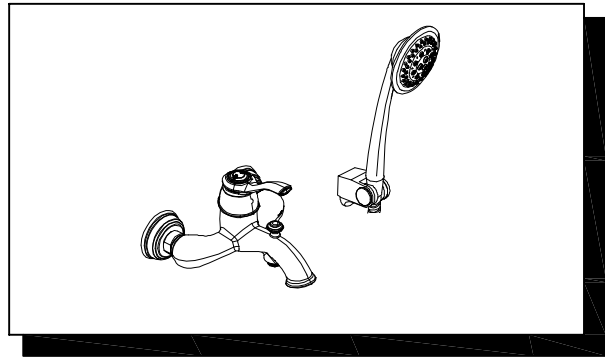

DESCRIPTION

- Metal construction with a chrome finish
- R1/2 inlet connections
- Includes hand-held shower, wall bracket
- and 175cm long hose

OPERATION

- Lever style handle
- Pull-on / Push-off
- Temperature controlled through 110 degree arc of handle travel

FLOW

- Flowrate is 0.33L/s minimum under 0.3Mpa

CARTRIDGE

- Ceramic 35mm cartridge design
- Nonmetallic / nonferrous and ceramic material

STANDARD

- Designed to meet GB standard

WARRANTY

- 5 years limited warranty against leaks and drips

Kingsley
Single Handle Wall Mount Tub Shower

Models:65132

CRITICAL DIMENSION

(DO NOT SCALE)

5 Function Handheld Shower

- Dripping
- Shower spray
- Showerspray & revolving massage
- Revolving massage
- Aeration

Dripping

Shower spray

Showerspray & revolving massage

Revolving massage

Aeration

CRITICAL DIMENSION

(DO NOT SCALE)