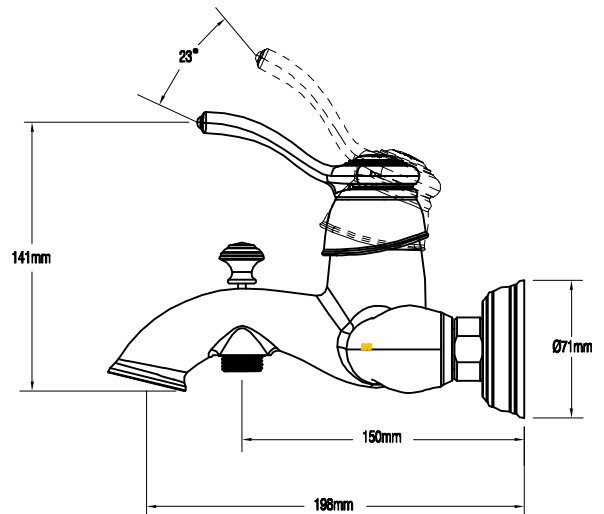

DESCRIPTION

- Metal construction with a chrome finish
- R1/2 inlet connections
- Includes hand-held shower, wall bracket
- and 175cm long hose

OPERATION

- Lever style handle
- Pull-on / Push-off
- Temperature controlled through 110 degree arc of handle travel

FLOW

- Flowrate is 0.33L/s minimum under 0.3Mpa

CARTRIDGE

- Ceramic 35mm cartridge design
- Nonmetallic / nonferrous and ceramic material

STANDARD

- Designed to meet GB standard

WARRANTY

- 5 years limited warranty against leaks and drips

Kingsley
Single Handle Wall Mount Tub Shower

Models:65132

CRITICAL DIMENSION

(DO NOT SCALE)

5 Function Handheld Shower

- Dripping
- Shower spray
- Showerspray & revolving massage
- Revolving massage
- Aeration

Dripping

Shower spray

Showerspray & revolving massage

Revolving massage

Aeration

CRITICAL DIMENSION

(DO NOT SCALE)