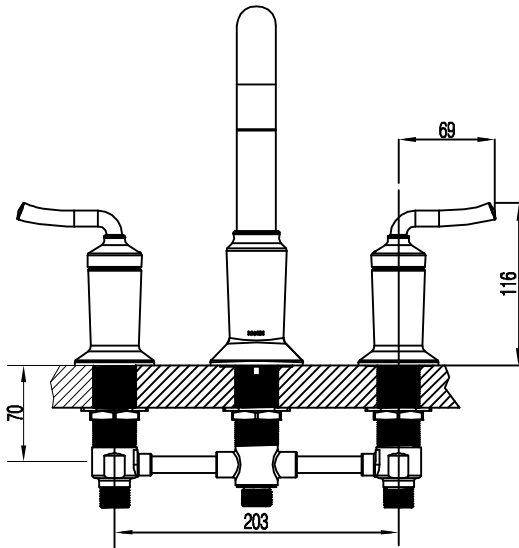

## DESCRIPTION

- Metal construction with a chrome finish
- G1/2 inlet connections
- Include 5F Handheld shower and 17500mm hose

## CARTRIDGE

- MS Ceramic cartridge design
- Nonmetallic / nonferrous and ceramic material

## STANDARD

- Designed to meet GB standard

## WARRANTY

- 5 years limited warranty against leaks and drips

Neoclassic 2H Roman Tub Shower  
MODEL: 16272

CRITICAL DIMENSION  
(DO NOT SCALE)