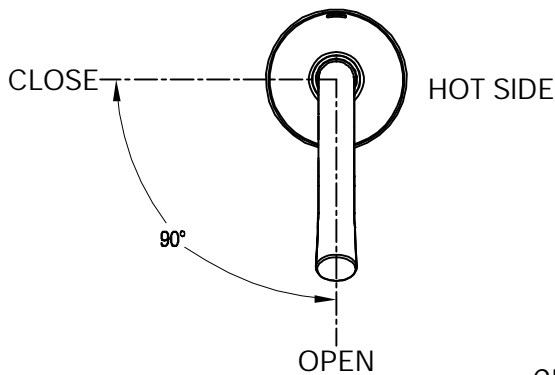

CRITICAL DIMENSION
(DO NOT SCALE)