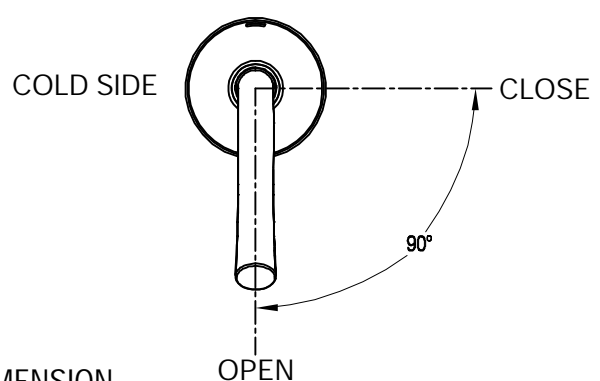

## DESCRIPTION

- Metal construction with a chrome finish
- G1/2 inlet connections
- Include 5F Handheld shower and 17500mm hose

## STANDARD

- Designed to meet GB standard

## WARRANTY

- 5 years limited warranty against leaks and drips

Neoclassic 2H Roman Tub Shower  
MODEL: 16272

CRITICAL DIMENSION  
(DO NOT SCALE)