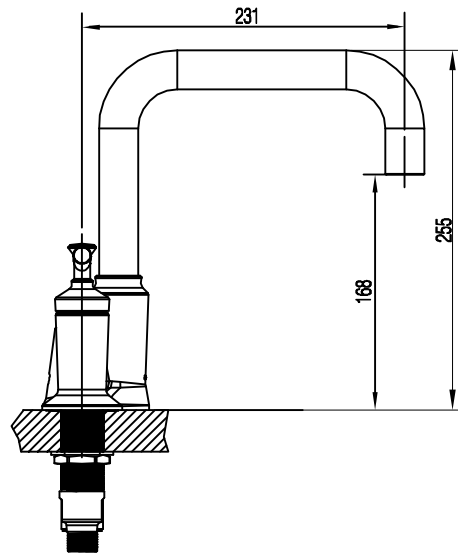

## DESCRIPTION

- Metal construction with a chrome finish
- G1/2 inlet connections
- Include 5F Handheld shower and 17500mm hose

## STANDARD

- Designed to meet GB standard

## WARRANTY

- 5 years limited warranty against leaks and drips

Neoclassic 2H Roman Tub Shower  
MODEL: 16272

CRITICAL DIMENSION  
(DO NOT SCALE)