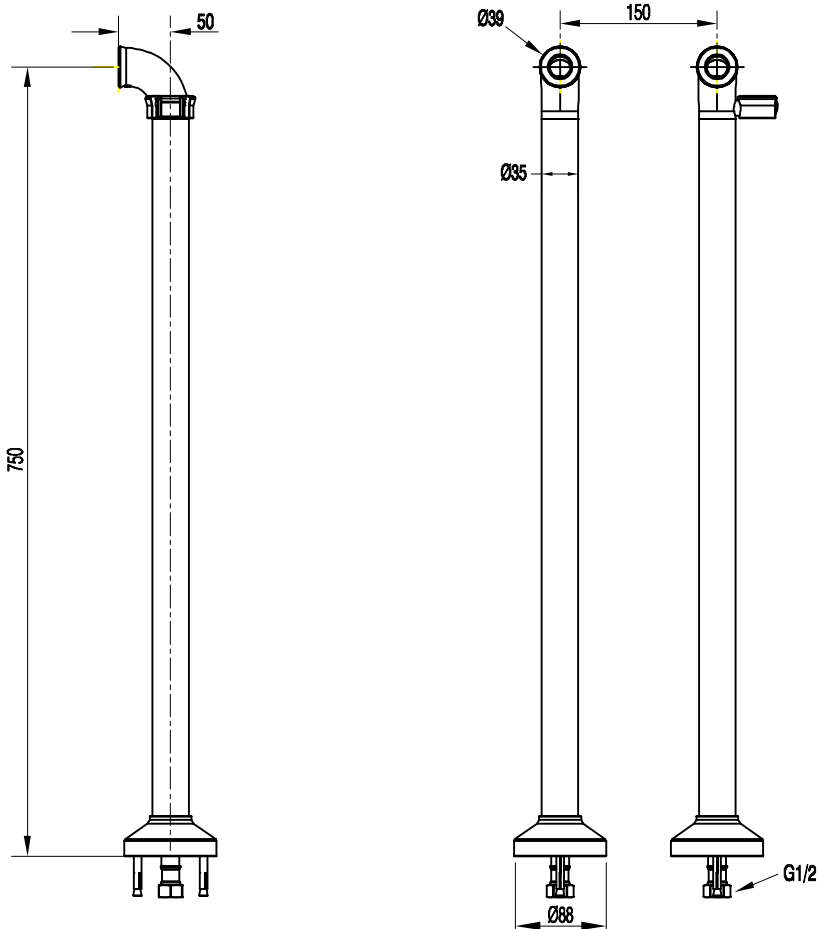

DESCRIPTION

- Metal construction with a chrome finish
- Include 5 functions hand held shower
- Include 1750mm long shower hose

STANDARD

- Designed to meet GB standard

WARRANTY

- 5 years limited warranty against leaks and drips

Neoclassic 2H Roman Tub Shower Floor Standing  
MODEL: 16273F

CRITICAL DIMENSION

(DO NOT SCALE)